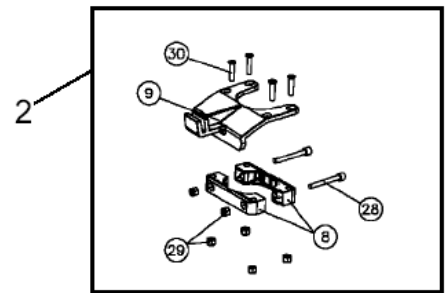

Note:
Complete vac system:
Pos no. 5 + 9