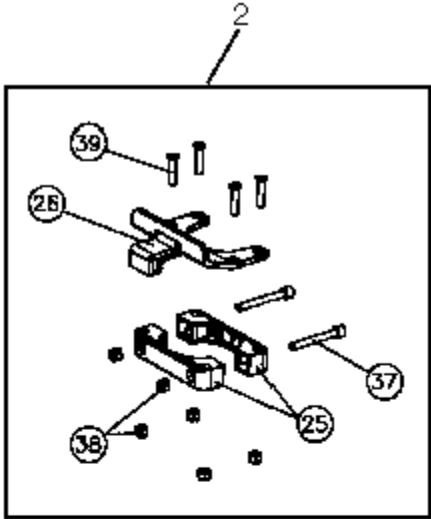

HANDLE

SD 2

19-05-2014

Part List ID

D6334

5

HANDLE

SD 2

19-05-2014

Part List ID
D6334

6

Pos	Part no.	Qty	Description
1	55053520	1	Handle Assy Screws Handle kit A
2	55053521	1	Gear rod, complete Handle kit B
3	55053522	1	Tube, Complete Handle kit D1
4	55053523	1	Cable Strain Relief Fixin Handle kit D2
5	55053524	1	Cable Winder Assembly Handle kit D3
6	55053525	1	NUCKLE & GEAR
7	55053526	1	INLET COVER
8	55053527	1	Inlet Box, Complete Handle kit H
9	55053528	1	Handle Cover Assemblies Handle kit I
10	55053529	1	Complete Handle Screw Kit Handle kit J
11	55053530	1	Balls and Cord Clamp Kit Handle kit K
12	55053531	1	Handle Lever Kit Handle kit L
13	55043240	1	DROP LEAD
14	55023521	1	13mm Assembly Spanner Handle spare 8
15	55053533	1	Supply Cord Euro Red Handle spare 29
15	82334200	1	Cord Set 15m x 1.5 3 core
16	55043237	1	Switch Handle spare 30

SOLUTION TANK KIT

SD 2

19-05-2014

Part List ID

D6336

7

4

5

SOLUTION TANK KIT

SD 2

19-05-2014

Part List ID D6336

8

Pos	Part no.	Qty	Description
1	55053551	1	SOLUTION TANK ROD ASSY
2	55053556	1	ACCESSORY BRACKET ASSY
3	55053552	1	SOLUTION HOSE ASSY KIT
4	55053560	1	SOL.TANK UPPER BRACKET ASSY, KIT
5	55036128	1	NAUTURAL SOL TANK BODY KIT