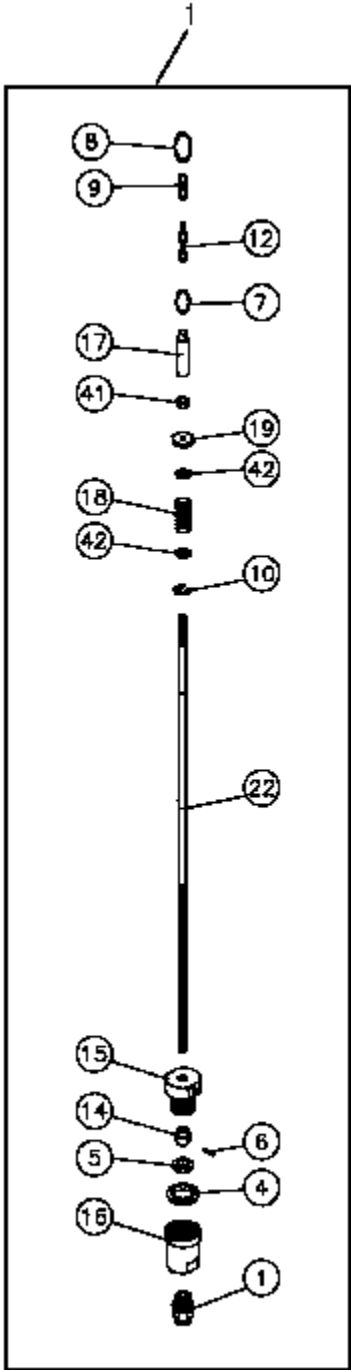

SOLUTION TANK KIT

SD 2

19-05-2014

Part List ID

D6336

7

4

5

SOLUTION TANK KIT

SD 2

19-05-2014

Part List ID D6336

8

Pos	Part no.	Qty	Description
1	55053551	1	SOLUTION TANK ROD ASSY
2	55053556	1	ACCESSORY BRACKET ASSY
3	55053552	1	SOLUTION HOSE ASSY KIT
4	55053560	1	SOL.TANK UPPER BRACKET ASSY, KIT
5	55036128	1	NAUTURAL SOL TANK BODY KIT