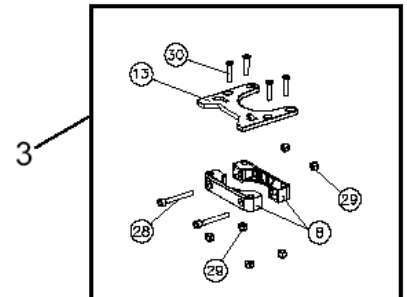

19-05-2014

Part List ID
D6334

6

Pos	Part no.	Qty	Description
1	55053520	1	Handle Assy Screws Handle kit A
2	55053521	1	Gear rod, complete Handle kit B
3	55053522	1	Tube, Complete Handle kit D1
4	55053523	1	Cable Strain Relief Fixin Handle kit D2
5	55053524	1	Cable Winder Assembly Handle kit D3
6	55053525	1	NUCKLE & GEAR
7	55053526	1	INLET COVER
8	55053527	1	Inlet Box, Complete Handle kit H
9	55053528	1	Handle Cover Assemblies Handle kit I
10	55053529	1	Complete Handle Screw Kit Handle kit J
11	55053530	1	Balls and Cord Clamp Kit Handle kit K
12	55053531	1	Handle Lever Kit Handle kit L
13	55043240	1	DROP LEAD
14	55023521	1	13mm Assembly Spanner Handle spare 8
15	55053533	1	Supply Cord Euro Red Handle spare 29
15	82334200	1	Cord Set 15m x 1.5 3 core
16	55043237	1	Switch Handle spare 30

SOLUTION TANK KIT

SD 2

19-05-2014

Part List ID D6336

8

Pos	Part no.	Qty	Description
1	55053551	1	SOLUTION TANK ROD ASSY
2	55053556	1	ACCESSORY BRACKET ASSY
3	55053552	1	SOLUTION HOSE ASSY KIT
4	55053560	1	SOL.TANK UPPER BRACKET ASSY, KIT
5	55036128	1	NAUTURAL SOL TANK BODY KIT

VAC UNIT KIT

SD 2

19-05-2014

Part List ID

D6338

9

Note:
Complete vac system:
Pos no. 5 + 9

VAC UNIT KIT

SD 2

19-05-2014

Part List ID
D6338

10

Pos	Part no.	Qty	Description
1	55043243	1	VACUUM UNIT KIT VAC 1
2	55053556	1	ACCESSORY BRACKET ASSY
3	55053714	1	Bracket Upper Kit/Plastic
4	55053554	1	VACUUM HOSE ASSY KIT VAC 4
5	55053441	1	VACUUM SKIRT ASSY KIT VAC 5
6	55008008	1	GRILL CPL. KIT
7	55008511	1	ELEC. SYSTEM ASS. 240/50 KIT
8	55053688	1	BAG HOUSING & DOOR KIT
9	55053440	1	VACUUM UNIT/HOSE