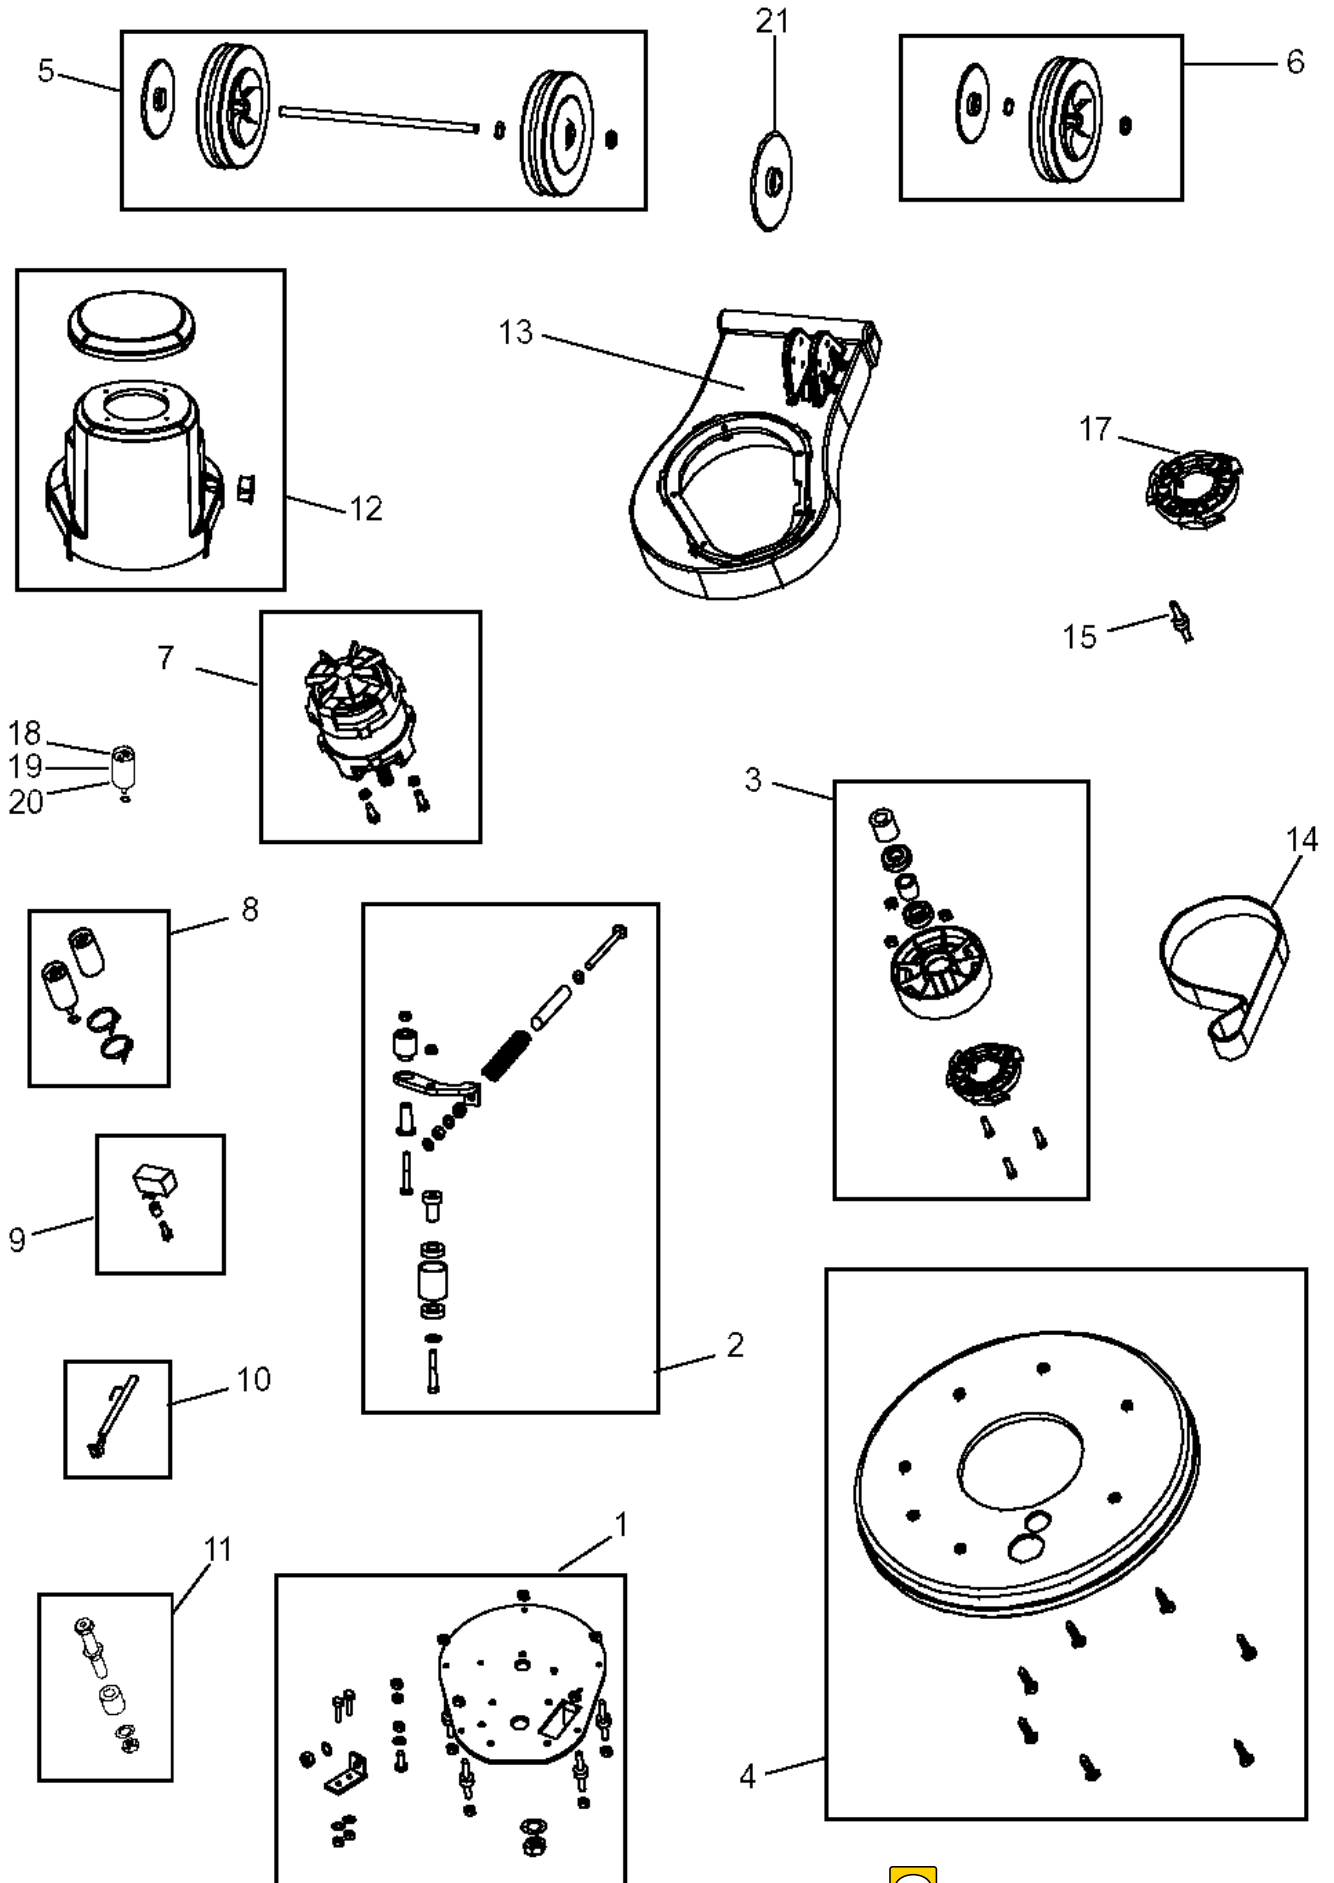

BASE PART

SD 2

19-05-2014

Part List ID D6332

3

BASE PART

SD 2

19-05-2014

Part List ID
D6332

4

Pos	Part no.	Qty	Description
1	55053535	1	Motor mount plate + Screw Base Unit kit A
2	55053536	1	TENSION ARM
3	55053537	1	Pulley set complete Base Unit kit C
4	55053538	1	Screws, brush guard Base Unit kit E
5	55053539	1	Wheels, complete Base Unit kit F
6	55053540	1	Wheel Repair Kit Base Unit kit F1
7	55053541	1	Motor Complete SD 2 Base Unit kit G1
8	55053543	1	Capacitor Kit SD 2 Base Unit kit H1
9	55053545	1	Relay, complete Base Unit kit I
10	55053546	1	Pipe complete Base Unit kit J
11	55053547	1	Spindle complete Base Unit kit K
12	55053548	1	Motor Cover Complete SD2 Base Unit kit L1
13	55053550	1	Base Mould Base Unit Spare 27
14	55023499	1	Belt Base Unit Spare 6
15	55023507	1	Flexible Coupling Base Unit Spare 12
16	55043244	1	Base Wiring Kit Base Unit Spare
17	55036077	1	Engagement Hub Base Unit Spare 19
18	55043228	1	Run Capacitor
19	55043230	1	START CAPACITOR 80UF
20	55043231	1	START CAPACITOR 100UF
21	55036080	1	SPECIAL CAP