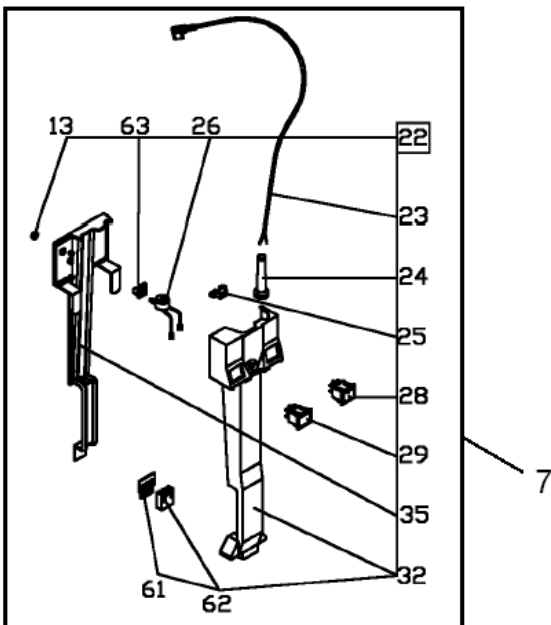

19-05-2014

Part List ID
D6334

6

Pos	Part no.	Qty	Description
1	55053520	1	Handle Assy Screws Handle kit A
2	55053521	1	Gear rod, complete Handle kit B
3	55053522	1	Tube, Complete Handle kit D1
4	55053523	1	Cable Strain Relief Fixin Handle kit D2
5	55053524	1	Cable Winder Assembly Handle kit D3
6	55053525	1	NUCKLE & GEAR
7	55053526	1	INLET COVER
8	55053527	1	Inlet Box, Complete Handle kit H
9	55053528	1	Handle Cover Assemblies Handle kit I
10	55053529	1	Complete Handle Screw Kit Handle kit J
11	55053530	1	Balls and Cord Clamp Kit Handle kit K
12	55053531	1	Handle Lever Kit Handle kit L
13	55043240	1	DROP LEAD
14	55023521	1	13mm Assembly Spanner Handle spare 8
15	55053533	1	Supply Cord Euro Red Handle spare 29
15	82334200	1	Cord Set 15m x 1.5 3 core
16	55043237	1	Switch Handle spare 30

VAC UNIT KIT

SD 2

19-05-2014

Part List ID

D6338

9

Note:
Complete vac system:
Pos no. 5 + 9

VAC UNIT KIT

SD 2

19-05-2014

Part List ID
D6338

10

Pos	Part no.	Qty	Description
1	55043243	1	VACUUM UNIT KIT VAC 1
2	55053556	1	ACCESSORY BRACKET ASSY
3	55053714	1	Bracket Upper Kit/Plastic
4	55053554	1	VACUUM HOSE ASSY KIT VAC 4
5	55053441	1	VACUUM SKIRT ASSY KIT VAC 5
6	55008008	1	GRILL CPL. KIT
7	55008511	1	ELEC. SYSTEM ASS. 240/50 KIT
8	55053688	1	BAG HOUSING & DOOR KIT
9	55053440	1	VACUUM UNIT/HOSE