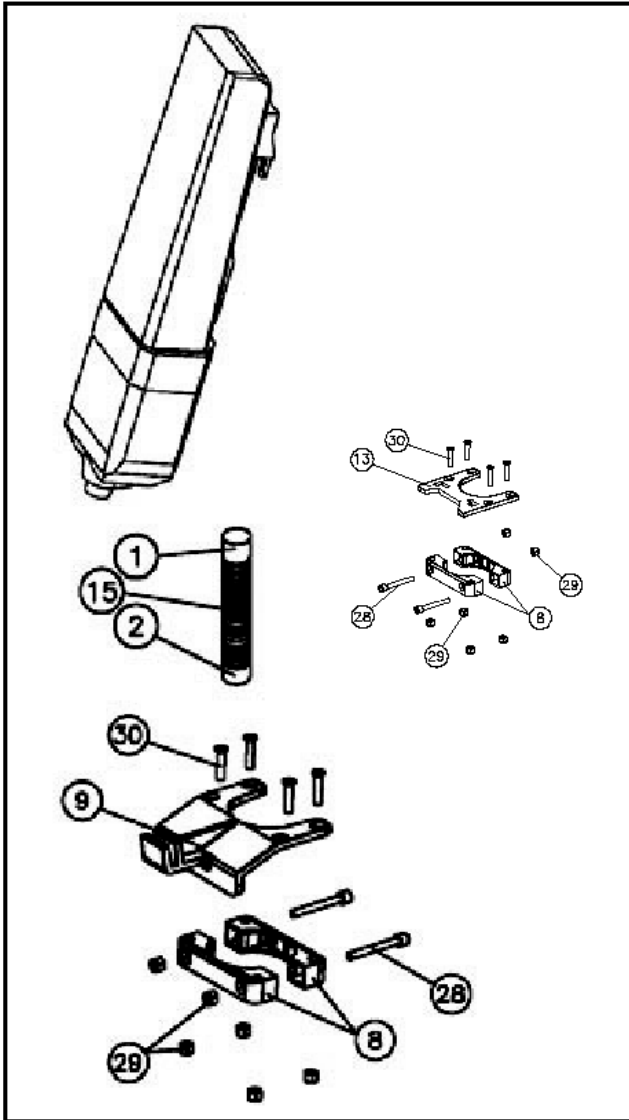

19-05-2014

Part List ID
D6334

6

Pos	Part no.	Qty	Description
1	55053520	1	Handle Assy Screws Handle kit A
2	55053521	1	Gear rod, complete Handle kit B
3	55053522	1	Tube, Complete Handle kit D1
4	55053523	1	Cable Strain Relief Fixin Handle kit D2
5	55053524	1	Cable Winder Assembly Handle kit D3
6	55053525	1	NUCKLE & GEAR
7	55053526	1	INLET COVER
8	55053527	1	Inlet Box, Complete Handle kit H
9	55053528	1	Handle Cover Assemblies Handle kit I
10	55053529	1	Complete Handle Screw Kit Handle kit J
11	55053530	1	Balls and Cord Clamp Kit Handle kit K
12	55053531	1	Handle Lever Kit Handle kit L
13	55043240	1	DROP LEAD
14	55023521	1	13mm Assembly Spanner Handle spare 8
15	55053533	1	Supply Cord Euro Red Handle spare 29
15	82334200	1	Cord Set 15m x 1.5 3 core
16	55043237	1	Switch Handle spare 30

VAC UNIT KIT

SD 2

19-05-2014

Part List ID

D6338

9

Note:
Complete vac system:
Pos no. 5 + 9

VAC UNIT KIT

SD 2

19-05-2014

Part List ID
D6338

10

Pos	Part no.	Qty	Description
1	55043243	1	VACUUM UNIT KIT VAC 1
2	55053556	1	ACCESSORY BRACKET ASSY
3	55053714	1	Bracket Upper Kit/Plastic
4	55053554	1	VACUUM HOSE ASSY KIT VAC 4
5	55053441	1	VACUUM SKIRT ASSY KIT VAC 5
6	55008008	1	GRILL CPL. KIT
7	55008511	1	ELEC. SYSTEM ASS. 240/50 KIT
8	55053688	1	BAG HOUSING & DOOR KIT
9	55053440	1	VACUUM UNIT/HOSE