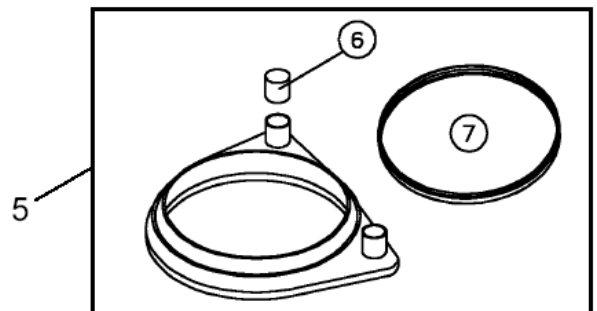

Note:
Complete vac system:
Pos no. 5 + 9