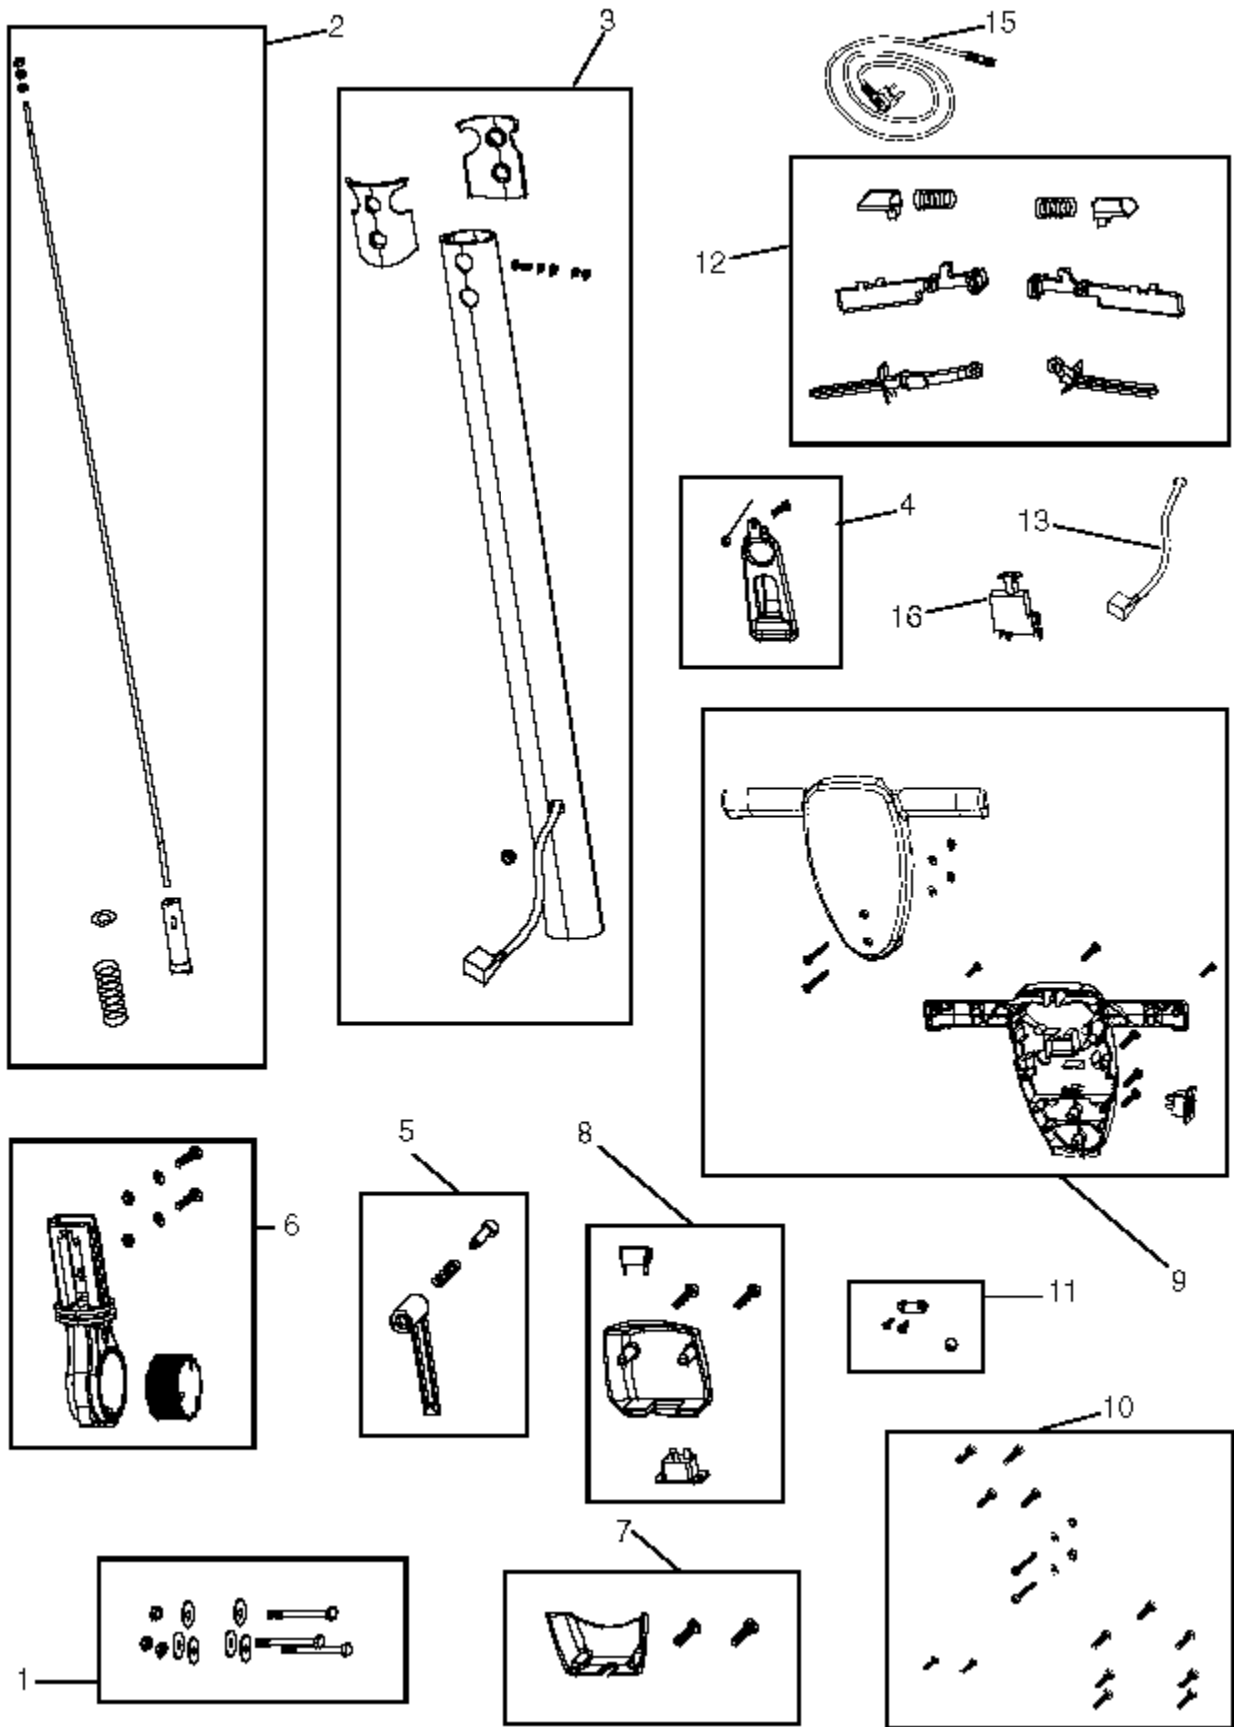

4

Pos	Part no.	Qty	Description
1	55053535	1	Motor mount plate + Screw Base Unit kit A
2	55053536	1	TENSION ARM
3	55053537	1	Pulley set complete Base Unit kit C
4	55053538	1	Screws, brush guard Base Unit kit E
5	55053539	1	Wheels, complete Base Unit kit F
6	55053540	1	Wheel Repair Kit Base Unit kit F1
7	55053541	1	Motor Complete SD 2 Base Unit kit G1
8	55053543	1	Capacitor Kit SD 2 Base Unit kit H1
9	55053545	1	Relay, complete Base Unit kit I
10	55053546	1	Pipe complete Base Unit kit J
11	55053547	1	Spindle complete Base Unit kit K
12	55053548	1	Motor Cover Complete SD2 Base Unit kit L1
13	55053550	1	Base Mould Base Unit Spare 27
14	55023499	1	Belt Base Unit Spare 6
15	55023507	1	Flexible Coupling Base Unit Spare 12
16	55043244	1	Base Wiring Kit Base Unit Spare
17	55036077	1	Engagement Hub Base Unit Spare 19
18	55043228	1	Run Capacitor
19	55043230	1	START CAPACITOR 80UF
20	55043231	1	START CAPACITOR 100UF
21	55036080	1	SPECIAL CAP

HANDLE

SD 2

19-05-2014

Part List ID

D6334

5

HANDLE

SD 2

19-05-2014

Part List ID
D6334

6

Pos	Part no.	Qty	Description
1	55053520	1	Handle Assy Screws Handle kit A
2	55053521	1	Gear rod, complete Handle kit B
3	55053522	1	Tube, Complete Handle kit D1
4	55053523	1	Cable Strain Relief Fixin Handle kit D2
5	55053524	1	Cable Winder Assembly Handle kit D3
6	55053525	1	NUCKLE & GEAR
7	55053526	1	INLET COVER
8	55053527	1	Inlet Box, Complete Handle kit H
9	55053528	1	Handle Cover Assemblies Handle kit I
10	55053529	1	Complete Handle Screw Kit Handle kit J
11	55053530	1	Balls and Cord Clamp Kit Handle kit K
12	55053531	1	Handle Lever Kit Handle kit L
13	55043240	1	DROP LEAD
14	55023521	1	13mm Assembly Spanner Handle spare 8
15	55053533	1	Supply Cord Euro Red Handle spare 29
15	82334200	1	Cord Set 15m x 1.5 3 core
16	55043237	1	Switch Handle spare 30