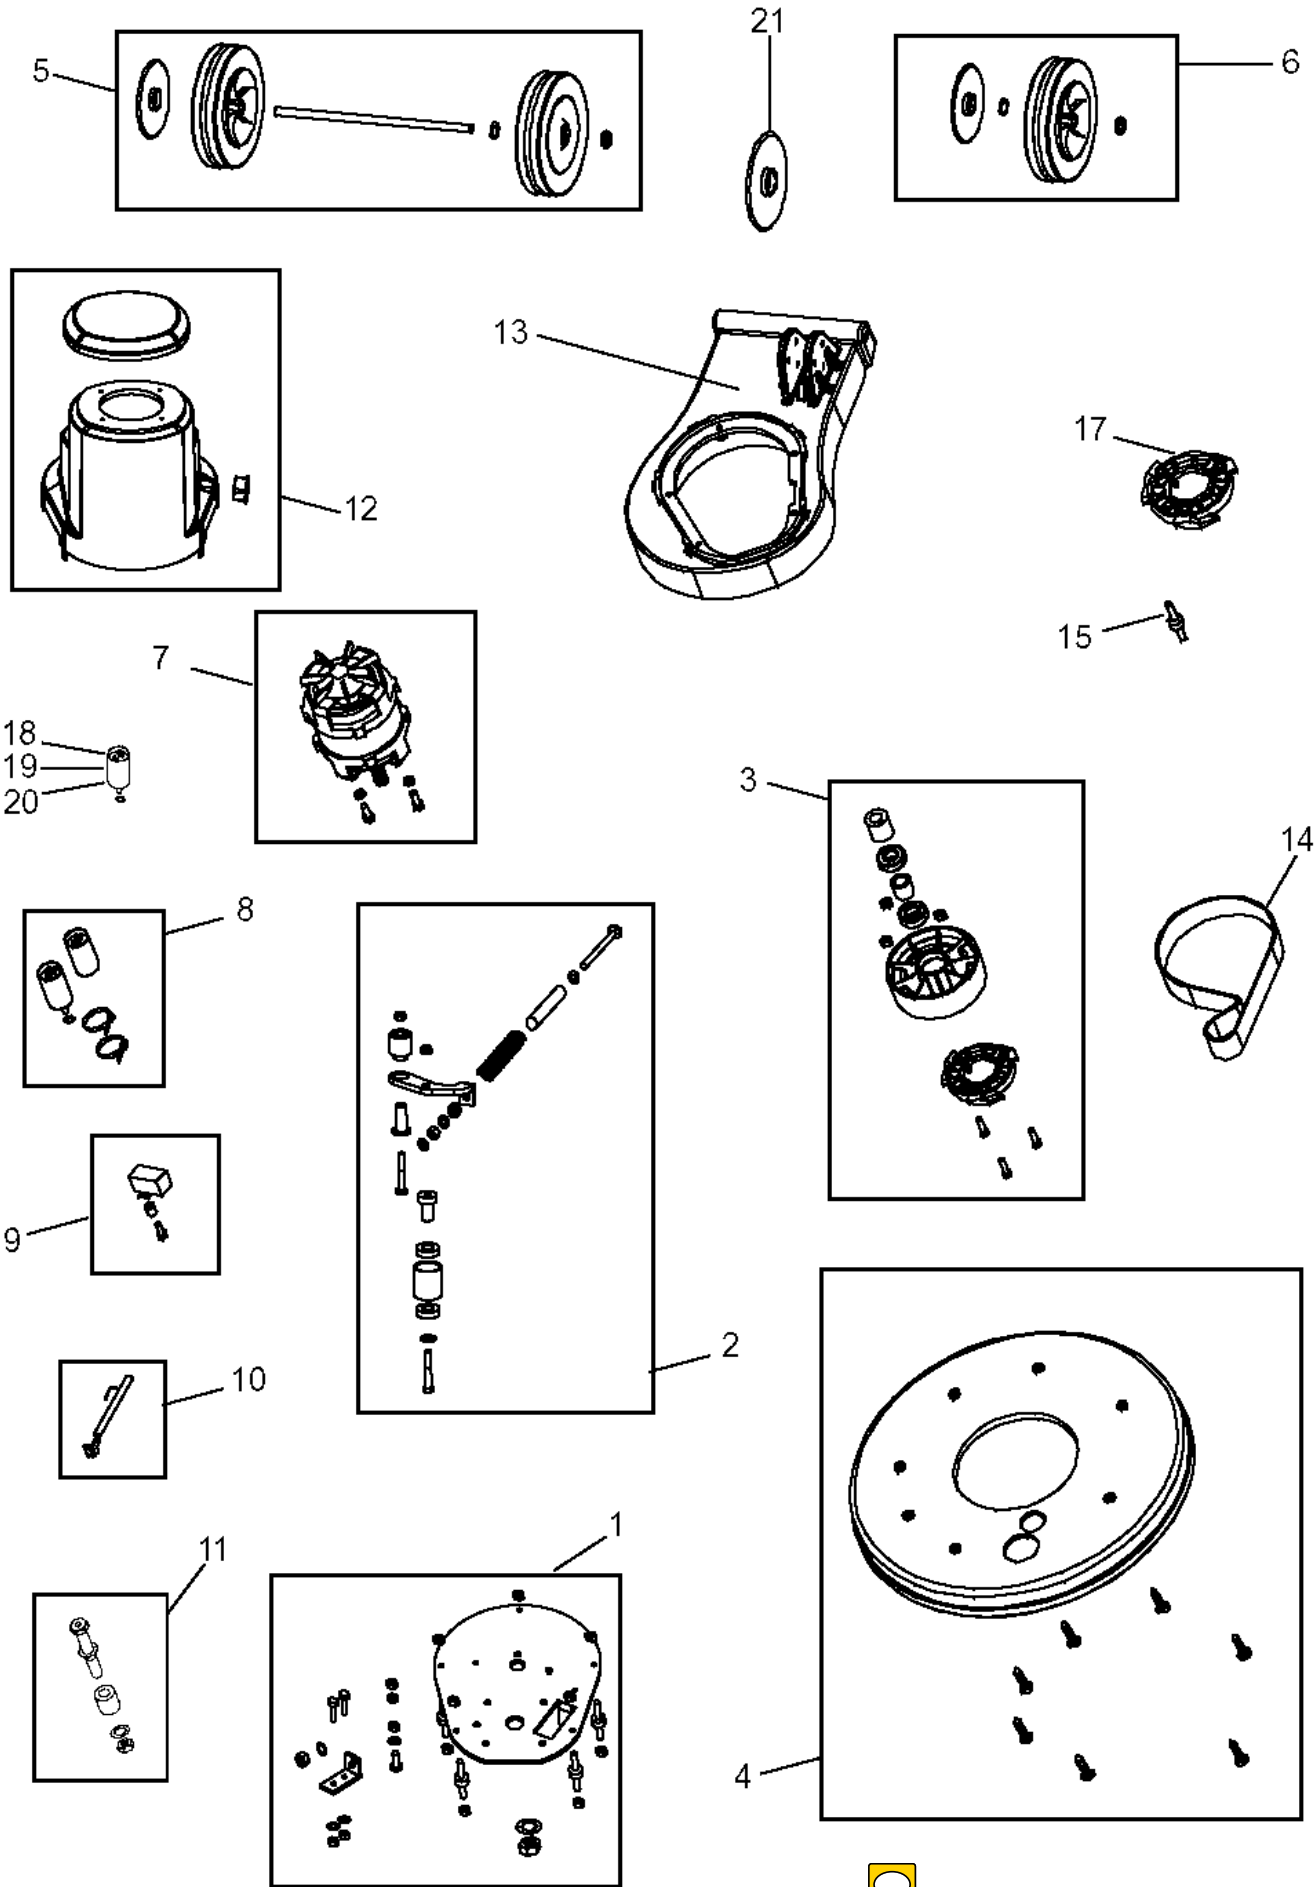

BASE PART

SD 4

22-02-2009

Part List ID

D6933

3

BASE PART

SD 4

22-02-2009

Part List ID
D6933

4

Pos	Part no.	Qty	Description	EAN
1	55053535	1	SCREWS, MOTOR MOUNT PLATE	
2	55053536	1	TENSION ARM+SCREWS,SD2/4	
3	55053537	1	PULLEY SET COMPLETE,SD2/4	
4	55053538	1	SCREWS,BRUSH GUARD, SD2/4	
5	55053539	1	WHEELS, COMPLETE, SD2/4	
6	55053540	1	WHEEL REPAIR KIT,SD2/4	
7	55053542	1	MOTOR CPL. SD 4	
8	55053544	1	CAPACITOR KIT SD 4	
9	55053545	1	RELAY, CPL.SD2/4	
10	55053546	1	PIPE CPL.SD2/4	
11	55053547	1	SPINDLE CPL. SD2/4	
12	55053549	1	MOTOR COVER CPL. SD 4	
13	55053550	1	BASE MOULD, SD2/4	
14	55023499	1	BELT, SD2/4	
15	55023507	1	FLEXIBLE COUPLING, SD2/4	
16	55043244	1	BASE WIRING KIT, SD2/4	
17	55036077	1	ENGAGEMENT HUB, SD2/4	
18	55043228	1	RUN CAPACITOR	
19	55043230	1	START CAPACITOR 80UF	
20	55043231	1	START CAPACITOR 100UF	
21	55036080	1	SPECIAL CAP