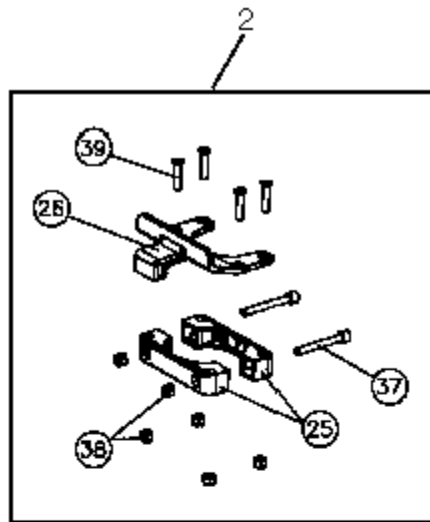

Part List ID
D6933

4

Pos	Part no.	Qty	Description	EAN
1	55053535	1	SCREWS, MOTOR MOUNT PLATE	
2	55053536	1	TENSION ARM+SCREWS,SD2/4	
3	55053537	1	PULLEY SET COMPLETE,SD2/4	
4	55053538	1	SCREWS,BRUSH GUARD, SD2/4	
5	55053539	1	WHEELS, COMPLETE, SD2/4	
6	55053540	1	WHEEL REPAIR KIT,SD2/4	
7	55053542	1	MOTOR CPL. SD 4	
8	55053544	1	CAPACITOR KIT SD 4	
9	55053545	1	RELAY, CPL.SD2/4	
10	55053546	1	PIPE CPL.SD2/4	
11	55053547	1	SPINDLE CPL. SD2/4	
12	55053549	1	MOTOR COVER CPL. SD 4	
13	55053550	1	BASE MOULD, SD2/4	
14	55023499	1	BELT, SD2/4	
15	55023507	1	FLEXIBLE COUPLING, SD2/4	
16	55043244	1	BASE WIRING KIT, SD2/4	
17	55036077	1	ENGAGEMENT HUB, SD2/4	
18	55043228	1	RUN CAPACITOR	
19	55043230	1	START CAPACITOR 80UF	
20	55043231	1	START CAPACITOR 100UF	
21	55036080	1	SPECIAL CAP	

22-02-2009

Part List ID
D6935

6

Pos	Part no.	Qty	Description	EAN
1	55053520	1	HANDLE ASSY SCREWSM SD2/4	
2	55053521	1	GEAR ROD, COMPLETE, SD2/4	
3	55053522	1	TUBE, COMPLETE, SD2/4	
4	55053523	1	CABLE STRAIN RELIEF FIX.	
5	55053524	1	CABLE WINDER ASSY. SD2/4	
6	55053525	1	KNUCKLE AND GEAR, SD2/4	
7	55053526	1	CORD AND INLET COVER,SD2/4	
8	55053527	1	INLET BOX, COMPLETE,SD2/4	
9	55053528	1	HANDLE COVER ASSEMBLIES	
10	55053529	1	COMPLETE HANDLE SCREW KIT	
11	55053530	1	BALLS & CORD CLAMP KIT	
12	55053531	1	HANDLE LEVER KIT,SD2/4	
13	55043240	1	DROP LEAD	
14	55023521	1	13MM ASSY SPANNER, SD2/4	
15	55053533	1	SUPPLY CORD EURO RED	
15	82334200	1	CORD SET 15MX1.5X3 230V	
16	55043237	1	SWITCH, SD2/4	

SOLUTION TANK KIT

SD 4

22-02-2009

Part List ID

D6937

7

4

5

SOLUTION TANK KIT

SD 4

22-02-2009

Part List ID D6937

8

Pos	Part no.	Qty	Description	EAN
1	55053551	1	SOLUTION TANK ROD ASSY	
2	55053556	1	PLASTIC ACC. BRACKET ASSY	
3	55053552	1	SOLUTION HOSE ASSY, KIT	
4	55053560	1	SOL.TANK UPPER BRACKET	
5	55036128	1	NATURAL SOL.TANK BODY ,KIT	