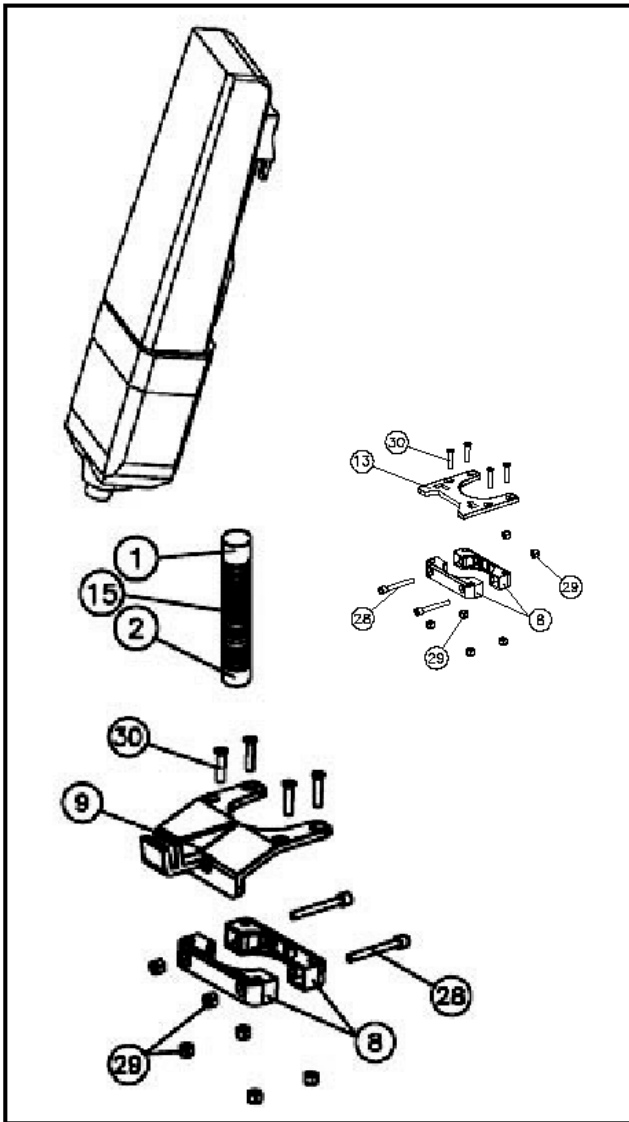

22-02-2009

Part List ID
D6935

6

Pos	Part no.	Qty	Description	EAN
1	55053520	1	HANDLE ASSY SCREWSM SD2/4	
2	55053521	1	GEAR ROD, COMPLETE, SD2/4	
3	55053522	1	TUBE, COMPLETE, SD2/4	
4	55053523	1	CABLE STRAIN RELIEF FIX.	
5	55053524	1	CABLE WINDER ASSY. SD2/4	
6	55053525	1	KNUCKLE AND GEAR, SD2/4	
7	55053526	1	CORD AND INLET COVER,SD2/4	
8	55053527	1	INLET BOX, COMPLETE,SD2/4	
9	55053528	1	HANDLE COVER ASSEMBLIES	
10	55053529	1	COMPLETE HANDLE SCREW KIT	
11	55053530	1	BALLS & CORD CLAMP KIT	
12	55053531	1	HANDLE LEVER KIT,SD2/4	
13	55043240	1	DROP LEAD	
14	55023521	1	13MM ASSY SPANNER, SD2/4	
15	55053533	1	SUPPLY CORD EURO RED	
15	82334200	1	CORD SET 15MX1.5X3 230V	
16	55043237	1	SWITCH, SD2/4	

SOLUTION TANK KIT

SD 4

22-02-2009

Part List ID D6937

8

Pos	Part no.	Qty	Description	EAN
1	55053551	1	SOLUTION TANK ROD ASSY	
2	55053556	1	PLASTIC ACC. BRACKET ASSY	
3	55053552	1	SOLUTION HOSE ASSY, KIT	
4	55053560	1	SOL.TANK UPPER BRACKET	
5	55036128	1	NATURAL SOL.TANK BODY ,KIT	

VAC UNIT KIT

SD 4

22-02-2009

Part List ID

D6939

9

Note:
Complete vac system:
Pos no. 5 + 9

VAC UNIT KIT

SD 4

22-02-2009

Part List ID D6939

10

Pos	Part no.	Qty	Description	EAN
1	55043243	1	VACUUM UNIT FOR UB624+SD2/4	
2	55053556	1	PLASTIC ACC. BRACKET ASSY	
3	55053714	1	BRACKET UPPER KIT PLASTIC	
4	55053554	1	VACUUM HOSE ASSY, KIT	
5	55053441	1	VACUUM SKIRT, SD2/4 KIT	
6	55008008	1	GRILL CPL. KIT	
7	55008511	1	ELEC. SYSTEM ASS. 240/50	
8	55053688	1	BAG HOUSING & DOOR KIT	
9	55053440	1	VACUUM UNIT CPL. FOR SD2/4	