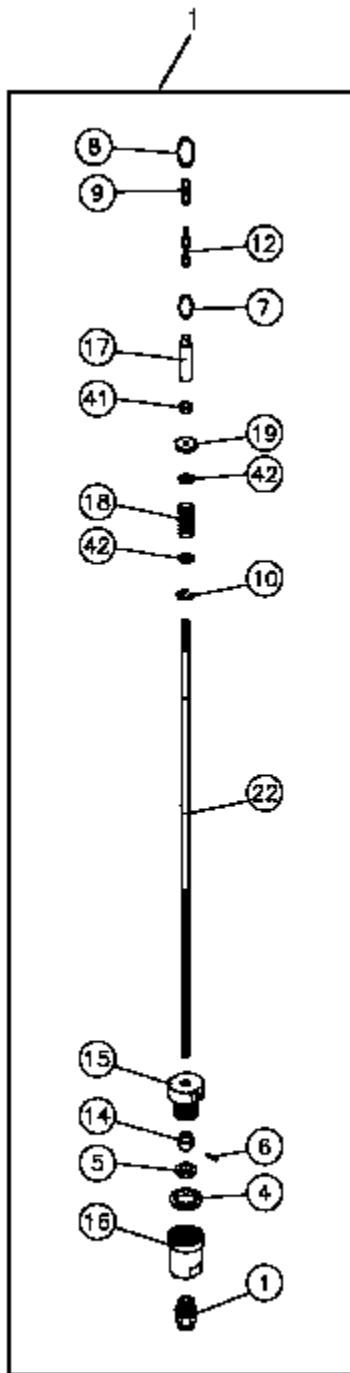

SOLUTION TANK KIT

SD 4

22-02-2009

Part List ID

D6937

7

4

5

SOLUTION TANK KIT

SD 4

22-02-2009

Part List ID D6937

8

Pos	Part no.	Qty	Description	EAN
1	55053551	1	SOLUTION TANK ROD ASSY	
2	55053556	1	PLASTIC ACC. BRACKET ASSY	
3	55053552	1	SOLUTION HOSE ASSY, KIT	
4	55053560	1	SOL.TANK UPPER BRACKET	
5	55036128	1	NATURAL SOL.TANK BODY ,KIT