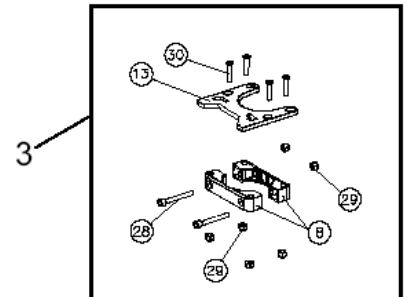

22-02-2009

Part List ID
D6935

6

Pos	Part no.	Qty	Description	EAN
1	55053520	1	HANDLE ASSY SCREWSM SD2/4	
2	55053521	1	GEAR ROD, COMPLETE, SD2/4	
3	55053522	1	TUBE, COMPLETE, SD2/4	
4	55053523	1	CABLE STRAIN RELIEF FIX.	
5	55053524	1	CABLE WINDER ASSY. SD2/4	
6	55053525	1	KNUCKLE AND GEAR, SD2/4	
7	55053526	1	CORD AND INLET COVER,SD2/4	
8	55053527	1	INLET BOX, COMPLETE,SD2/4	
9	55053528	1	HANDLE COVER ASSEMBLIES	
10	55053529	1	COMPLETE HANDLE SCREW KIT	
11	55053530	1	BALLS & CORD CLAMP KIT	
12	55053531	1	HANDLE LEVER KIT,SD2/4	
13	55043240	1	DROP LEAD	
14	55023521	1	13MM ASSY SPANNER, SD2/4	
15	55053533	1	SUPPLY CORD EURO RED	
15	82334200	1	CORD SET 15MX1.5X3 230V	
16	55043237	1	SWITCH, SD2/4	

SOLUTION TANK KIT

SD 4

22-02-2009

Part List ID D6937

8

Pos	Part no.	Qty	Description	EAN
1	55053551	1	SOLUTION TANK ROD ASSY	
2	55053556	1	PLASTIC ACC. BRACKET ASSY	
3	55053552	1	SOLUTION HOSE ASSY, KIT	
4	55053560	1	SOL.TANK UPPER BRACKET	
5	55036128	1	NATURAL SOL.TANK BODY ,KIT	

VAC UNIT KIT

SD 4

22-02-2009

Part List ID

D6939

9

Note:
Complete vac system:
Pos no. 5 + 9

VAC UNIT KIT

SD 4

22-02-2009

Part List ID D6939

10

Pos	Part no.	Qty	Description	EAN
1	55043243	1	VACUUM UNIT FOR UB624+SD2/4	
2	55053556	1	PLASTIC ACC. BRACKET ASSY	
3	55053714	1	BRACKET UPPER KIT PLASTIC	
4	55053554	1	VACUUM HOSE ASSY, KIT	
5	55053441	1	VACUUM SKIRT, SD2/4 KIT	
6	55008008	1	GRILL CPL. KIT	
7	55008511	1	ELEC. SYSTEM ASS. 240/50	
8	55053688	1	BAG HOUSING & DOOR KIT	
9	55053440	1	VACUUM UNIT CPL. FOR SD2/4	