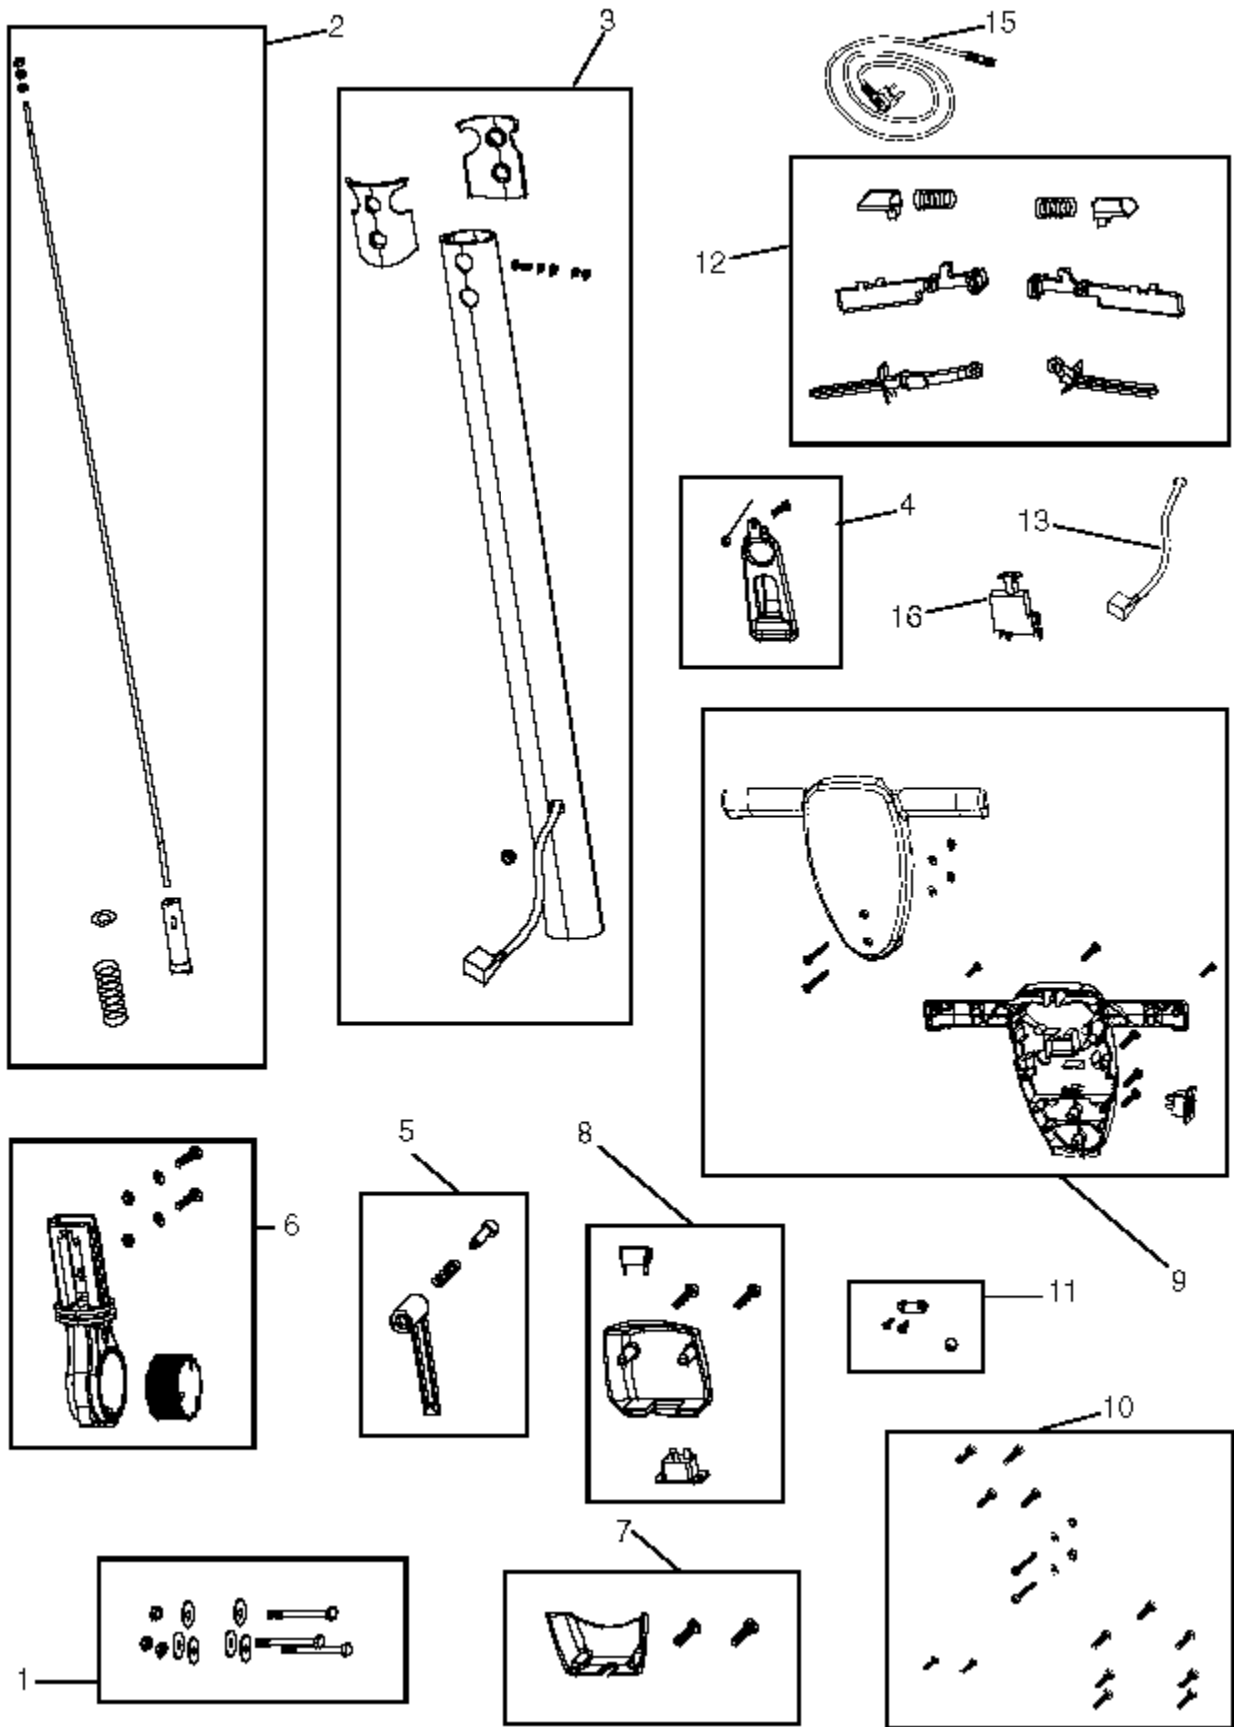

Part List ID
D6933

4

Pos	Part no.	Qty	Description	EAN
1	55053535	1	SCREWS, MOTOR MOUNT PLATE	
2	55053536	1	TENSION ARM+SCREWS,SD2/4	
3	55053537	1	PULLEY SET COMPLETE,SD2/4	
4	55053538	1	SCREWS,BRUSH GUARD, SD2/4	
5	55053539	1	WHEELS, COMPLETE, SD2/4	
6	55053540	1	WHEEL REPAIR KIT,SD2/4	
7	55053542	1	MOTOR CPL. SD 4	
8	55053544	1	CAPACITOR KIT SD 4	
9	55053545	1	RELAY, CPL.SD2/4	
10	55053546	1	PIPE CPL.SD2/4	
11	55053547	1	SPINDLE CPL. SD2/4	
12	55053549	1	MOTOR COVER CPL. SD 4	
13	55053550	1	BASE MOULD, SD2/4	
14	55023499	1	BELT, SD2/4	
15	55023507	1	FLEXIBLE COUPLING, SD2/4	
16	55043244	1	BASE WIRING KIT, SD2/4	
17	55036077	1	ENGAGEMENT HUB, SD2/4	
18	55043228	1	RUN CAPACITOR	
19	55043230	1	START CAPACITOR 80UF	
20	55043231	1	START CAPACITOR 100UF	
21	55036080	1	SPECIAL CAP	

HANDLE

SD 4

22-02-2009

Part List ID

D6935

5

HANDLE

SD 4

22-02-2009

Part List ID
D6935

6

Pos	Part no.	Qty	Description	EAN
1	55053520	1	HANDLE ASSY SCREWSM SD2/4	
2	55053521	1	GEAR ROD, COMPLETE, SD2/4	
3	55053522	1	TUBE, COMPLETE, SD2/4	
4	55053523	1	CABLE STRAIN RELIEF FIX.	
5	55053524	1	CABLE WINDER ASSY. SD2/4	
6	55053525	1	KNUCKLE AND GEAR, SD2/4	
7	55053526	1	CORD AND INLET COVER,SD2/4	
8	55053527	1	INLET BOX, COMPLETE,SD2/4	
9	55053528	1	HANDLE COVER ASSEMBLIES	
10	55053529	1	COMPLETE HANDLE SCREW KIT	
11	55053530	1	BALLS & CORD CLAMP KIT	
12	55053531	1	HANDLE LEVER KIT,SD2/4	
13	55043240	1	DROP LEAD	
14	55023521	1	13MM ASSY SPANNER, SD2/4	
15	55053533	1	SUPPLY CORD EURO RED	
15	82334200	1	CORD SET 15MX1.5X3 230V	
16	55043237	1	SWITCH, SD2/4	