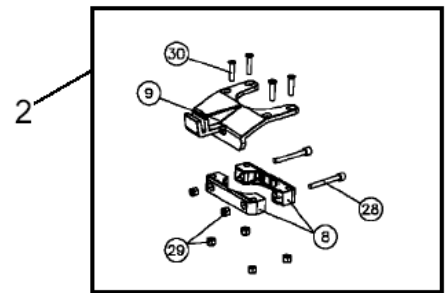

22-02-2009

Part List ID
D6935

6

Pos	Part no.	Qty	Description	EAN
1	55053520	1	HANDLE ASSY SCREWSM SD2/4	
2	55053521	1	GEAR ROD, COMPLETE, SD2/4	
3	55053522	1	TUBE, COMPLETE, SD2/4	
4	55053523	1	CABLE STRAIN RELIEF FIX.	
5	55053524	1	CABLE WINDER ASSY. SD2/4	
6	55053525	1	KNUCKLE AND GEAR, SD2/4	
7	55053526	1	CORD AND INLET COVER,SD2/4	
8	55053527	1	INLET BOX, COMPLETE,SD2/4	
9	55053528	1	HANDLE COVER ASSEMBLIES	
10	55053529	1	COMPLETE HANDLE SCREW KIT	
11	55053530	1	BALLS & CORD CLAMP KIT	
12	55053531	1	HANDLE LEVER KIT,SD2/4	
13	55043240	1	DROP LEAD	
14	55023521	1	13MM ASSY SPANNER, SD2/4	
15	55053533	1	SUPPLY CORD EURO RED	
15	82334200	1	CORD SET 15MX1.5X3 230V	
16	55043237	1	SWITCH, SD2/4	

SOLUTION TANK KIT

SD 4

22-02-2009

Part List ID D6937

8

Pos	Part no.	Qty	Description	EAN
1	55053551	1	SOLUTION TANK ROD ASSY	
2	55053556	1	PLASTIC ACC. BRACKET ASSY	
3	55053552	1	SOLUTION HOSE ASSY, KIT	
4	55053560	1	SOL.TANK UPPER BRACKET	
5	55036128	1	NATURAL SOL.TANK BODY ,KIT	

VAC UNIT KIT

SD 4

22-02-2009

Part List ID

D6939

9

Note:
Complete vac system:
Pos no. 5 + 9

VAC UNIT KIT

SD 4

22-02-2009

Part List ID D6939

10

Pos	Part no.	Qty	Description	EAN
1	55043243	1	VACUUM UNIT FOR UB624+SD2/4	
2	55053556	1	PLASTIC ACC. BRACKET ASSY	
3	55053714	1	BRACKET UPPER KIT PLASTIC	
4	55053554	1	VACUUM HOSE ASSY, KIT	
5	55053441	1	VACUUM SKIRT, SD2/4 KIT	
6	55008008	1	GRILL CPL. KIT	
7	55008511	1	ELEC. SYSTEM ASS. 240/50	
8	55053688	1	BAG HOUSING & DOOR KIT	
9	55053440	1	VACUUM UNIT CPL. FOR SD2/4	