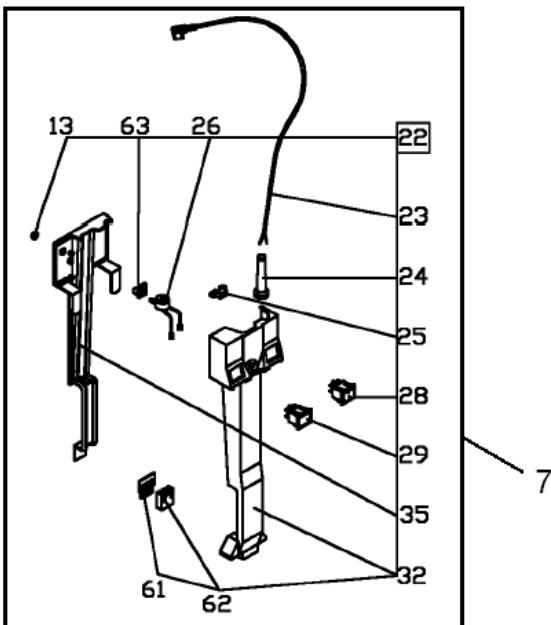

22-02-2009

Part List ID
D6935

6

Pos	Part no.	Qty	Description	EAN
1	55053520	1	HANDLE ASSY SCREWSM SD2/4	
2	55053521	1	GEAR ROD, COMPLETE, SD2/4	
3	55053522	1	TUBE, COMPLETE, SD2/4	
4	55053523	1	CABLE STRAIN RELIEF FIX.	
5	55053524	1	CABLE WINDER ASSY. SD2/4	
6	55053525	1	KNUCKLE AND GEAR, SD2/4	
7	55053526	1	CORD AND INLET COVER,SD2/4	
8	55053527	1	INLET BOX, COMPLETE,SD2/4	
9	55053528	1	HANDLE COVER ASSEMBLIES	
10	55053529	1	COMPLETE HANDLE SCREW KIT	
11	55053530	1	BALLS & CORD CLAMP KIT	
12	55053531	1	HANDLE LEVER KIT,SD2/4	
13	55043240	1	DROP LEAD	
14	55023521	1	13MM ASSY SPANNER, SD2/4	
15	55053533	1	SUPPLY CORD EURO RED	
15	82334200	1	CORD SET 15MX1.5X3 230V	
16	55043237	1	SWITCH, SD2/4	

VAC UNIT KIT

SD 4

22-02-2009

Part List ID

D6939

9

Note:
Complete vac system:
Pos no. 5 + 9

VAC UNIT KIT

SD 4

22-02-2009

Part List ID D6939

10

Pos	Part no.	Qty	Description	EAN
1	55043243	1	VACUUM UNIT FOR UB624+SD2/4	
2	55053556	1	PLASTIC ACC. BRACKET ASSY	
3	55053714	1	BRACKET UPPER KIT PLASTIC	
4	55053554	1	VACUUM HOSE ASSY, KIT	
5	55053441	1	VACUUM SKIRT, SD2/4 KIT	
6	55008008	1	GRILL CPL. KIT	
7	55008511	1	ELEC. SYSTEM ASS. 240/50	
8	55053688	1	BAG HOUSING & DOOR KIT	
9	55053440	1	VACUUM UNIT CPL. FOR SD2/4	