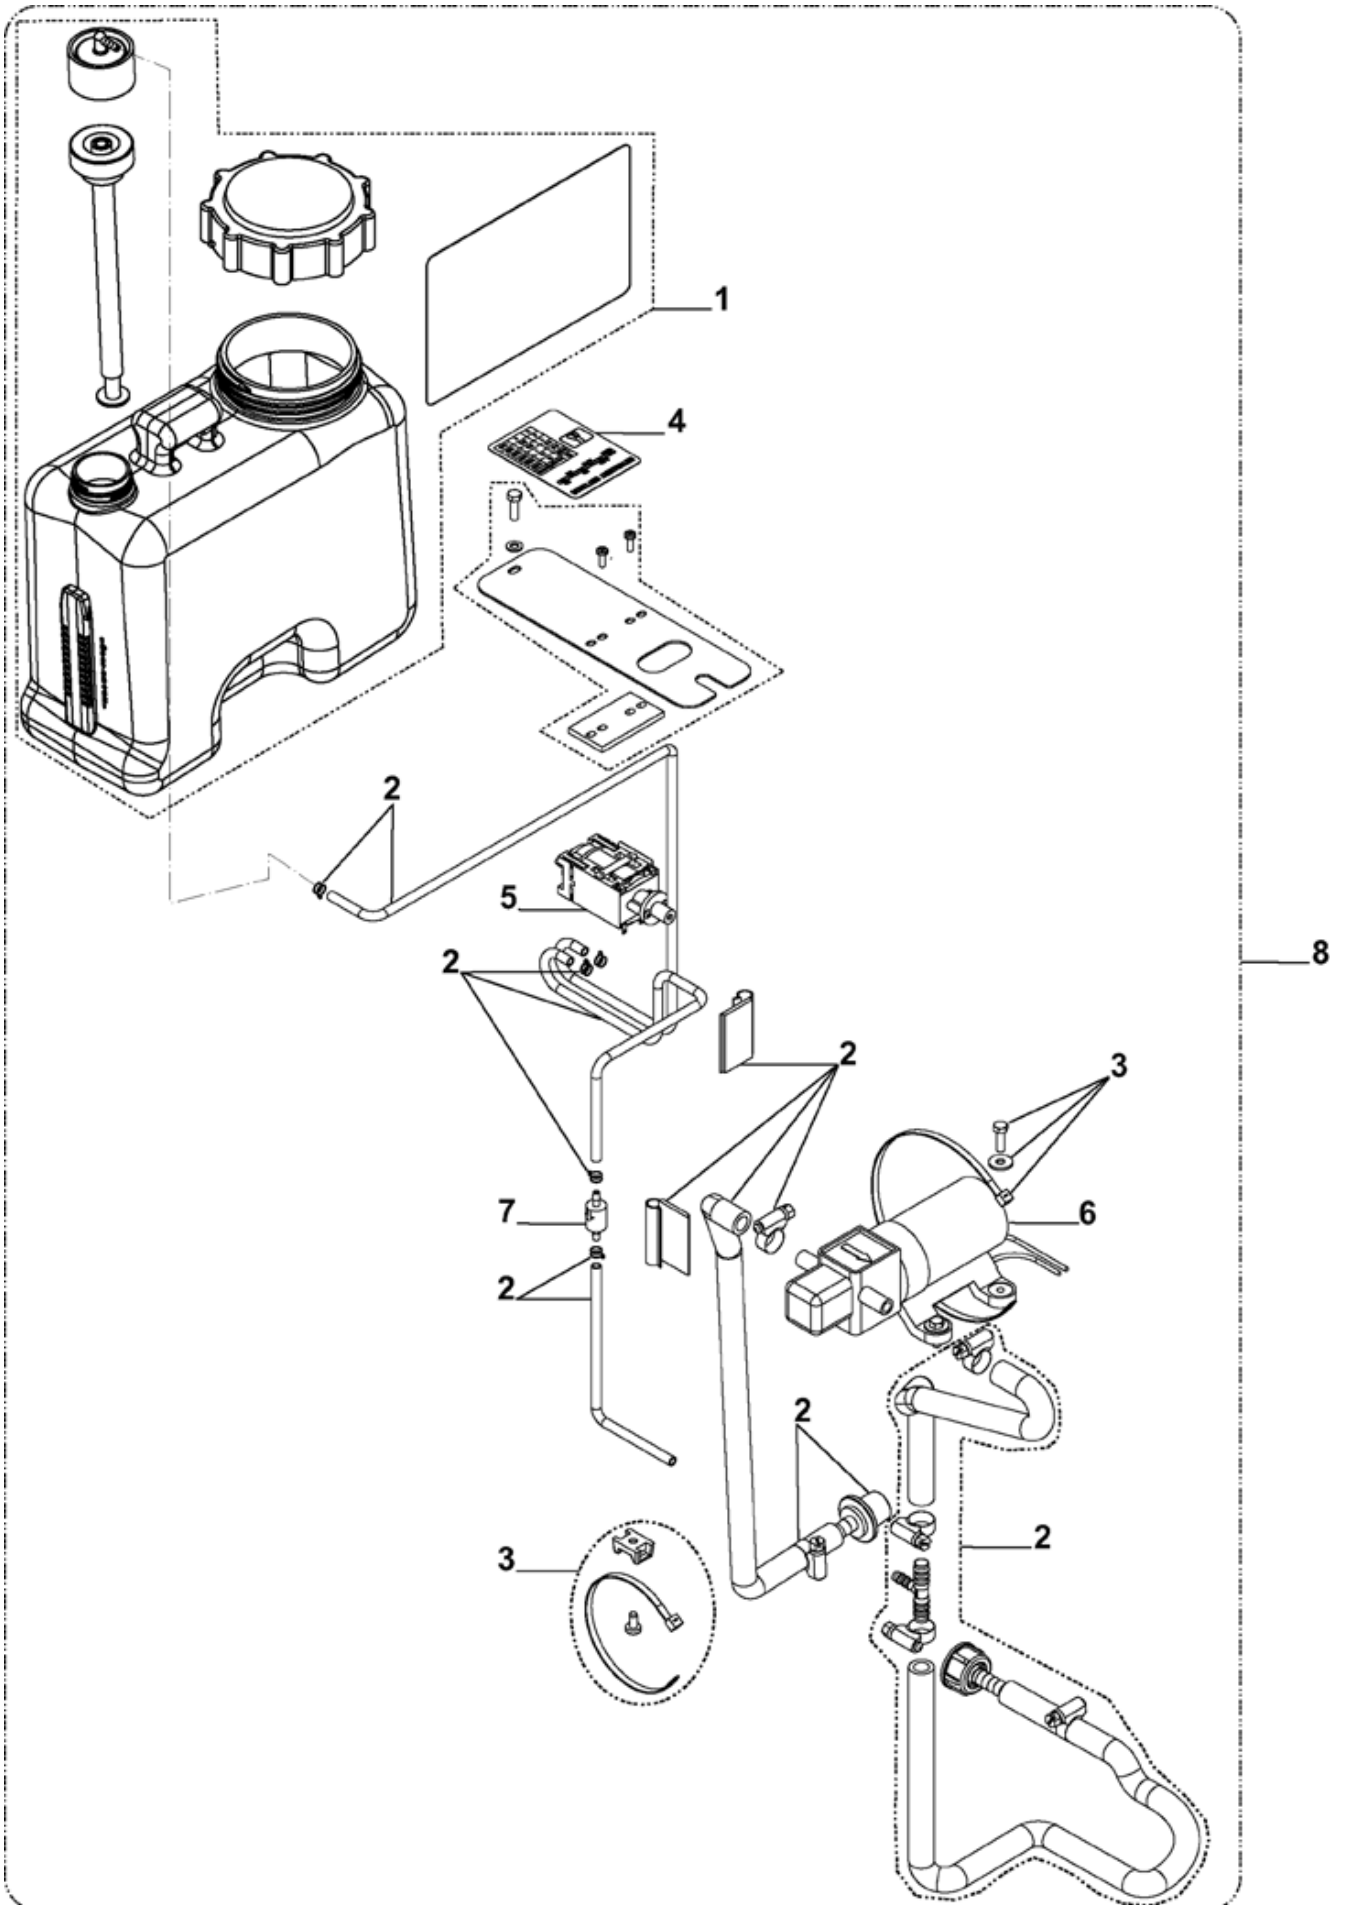

Accessory - EDS system

BA 651/BA751/BA751C/BA851

04-05-2009

Part List ID
BA65115

33

Accessory - EDS system

BA 651/BA751/BA751C/BA851

04-05-2009

Part List ID
BA65115

34

Pos	Part no.	Qty	Description	EAN
0	9097412000	1	CABLE CHEMICAL SYSTEM	5711140133
0	9098025000	1	ADAPTER DETERGENT KIT	5711140137
1	909 6903 000	1	TANK CHEMICAL KIT	5711140131
2	9097678000	1	HOSES EDS SYSTEM KIT	5711140135
3	9097679000	1	HARDWARE EDS SYSTEM FIXING KIT	5711140135
4	909 6592 000	1	DECAL DETERGENT ADJUSTING	5711140129
5	909 6183 000	1	PUMP CHEMICAL MIX	5711140126
6	56315108	1	PUMP 24V	
7	56315522	1	CHECK VALVE 1/8 BARB 125PSI	
8	9097457000	1	EDS KIT	5711140133