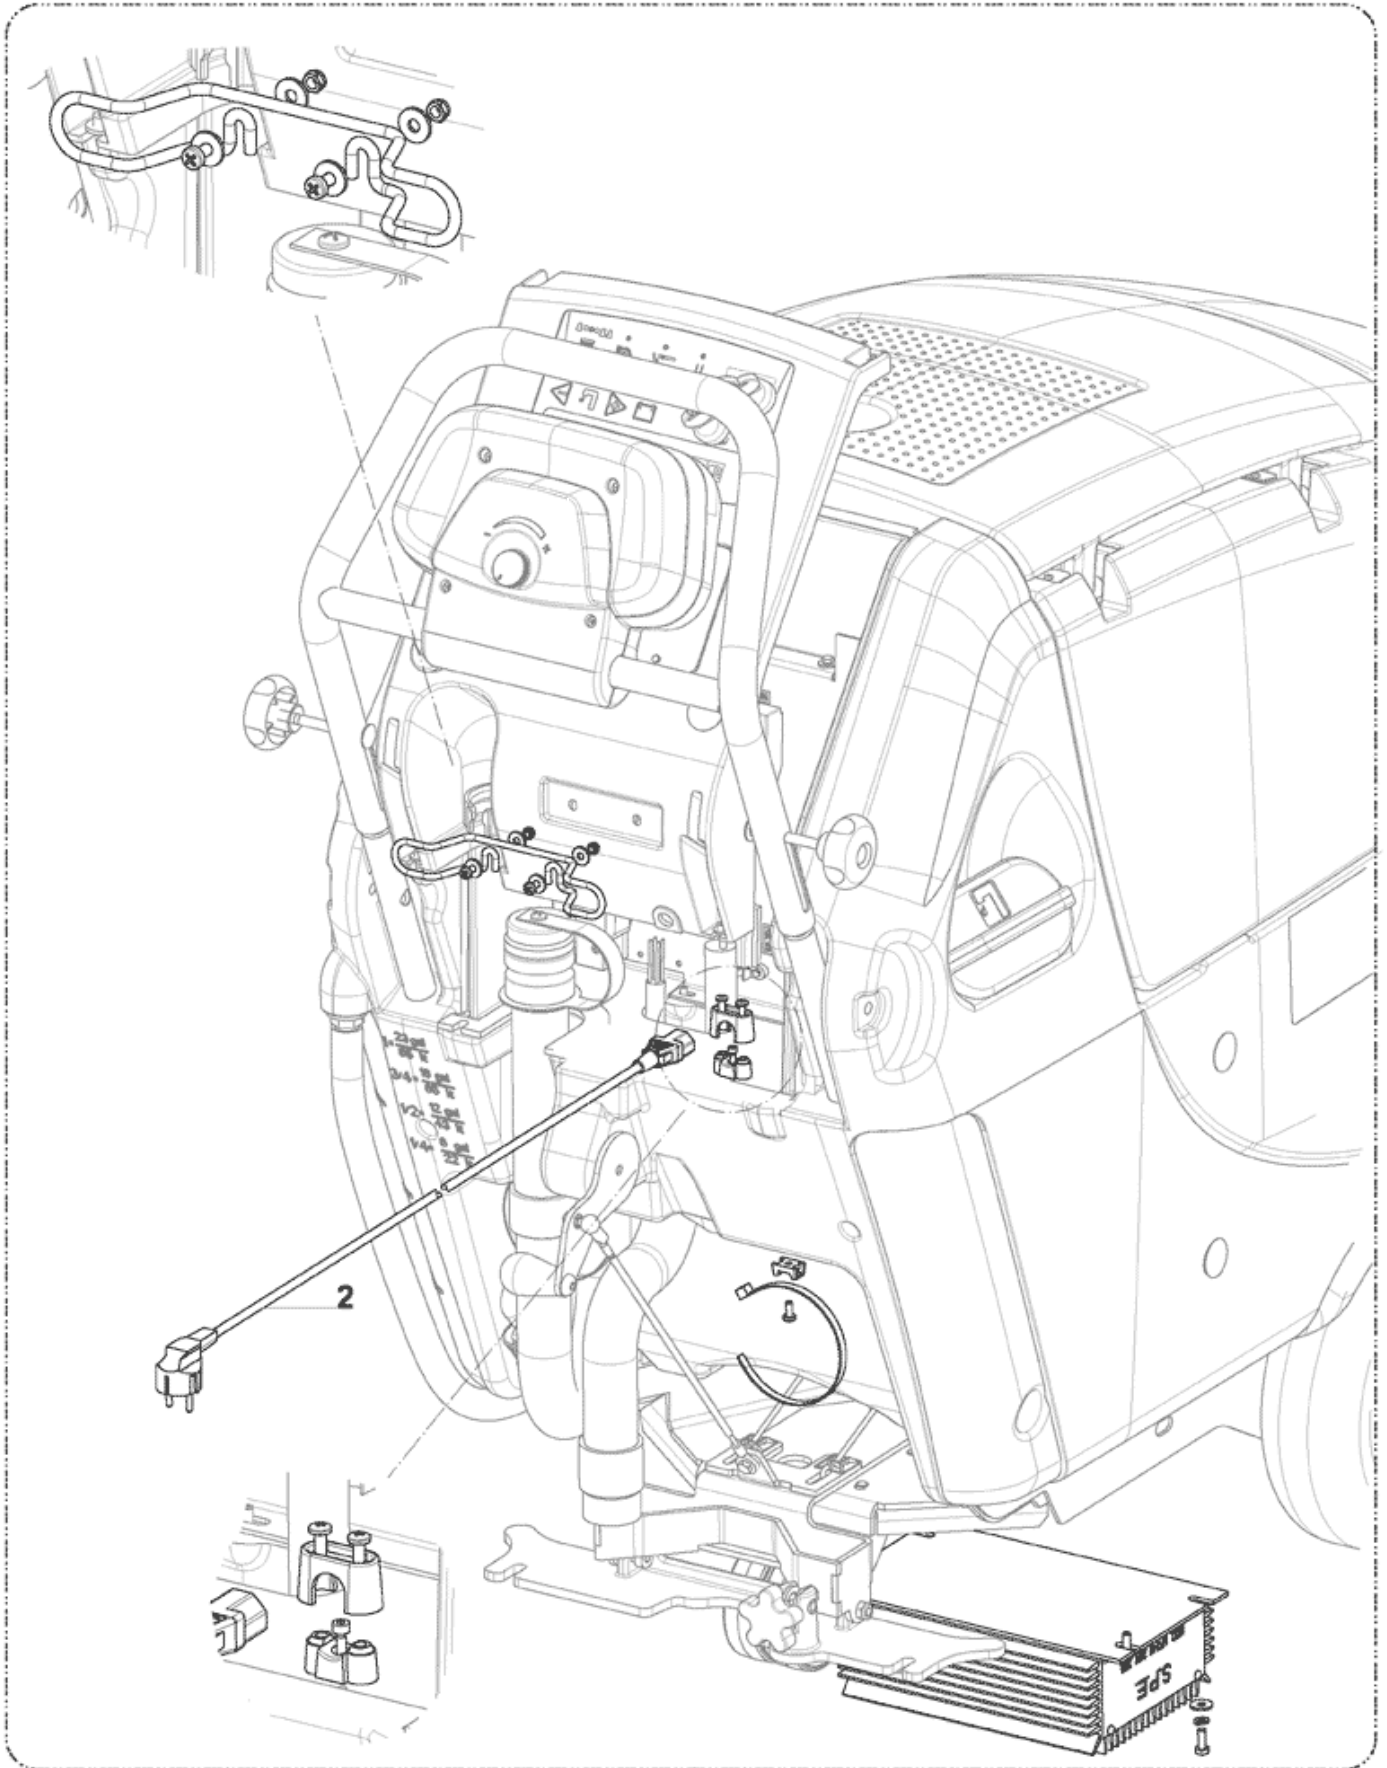

Battery charger

BA 651/BA751/BA751C/BA851

04-05-2009

Part List ID

BA65114

31

1

Battery charger

BA 651/BA751/BA751C/BA851

04-05-2009

Part List ID
BA65114

32

Pos	Part no.	Qty	Description	EAN
1	9097597000	1	CHARGER BAT.ON BOARD KIT 24V-25A 100-240	5711140134
2	909 5633 000	1	CABLE EXTENSION	5711140123
2	909 5676 000	1	CABLE EXTENSION UK PLUG	5711140123