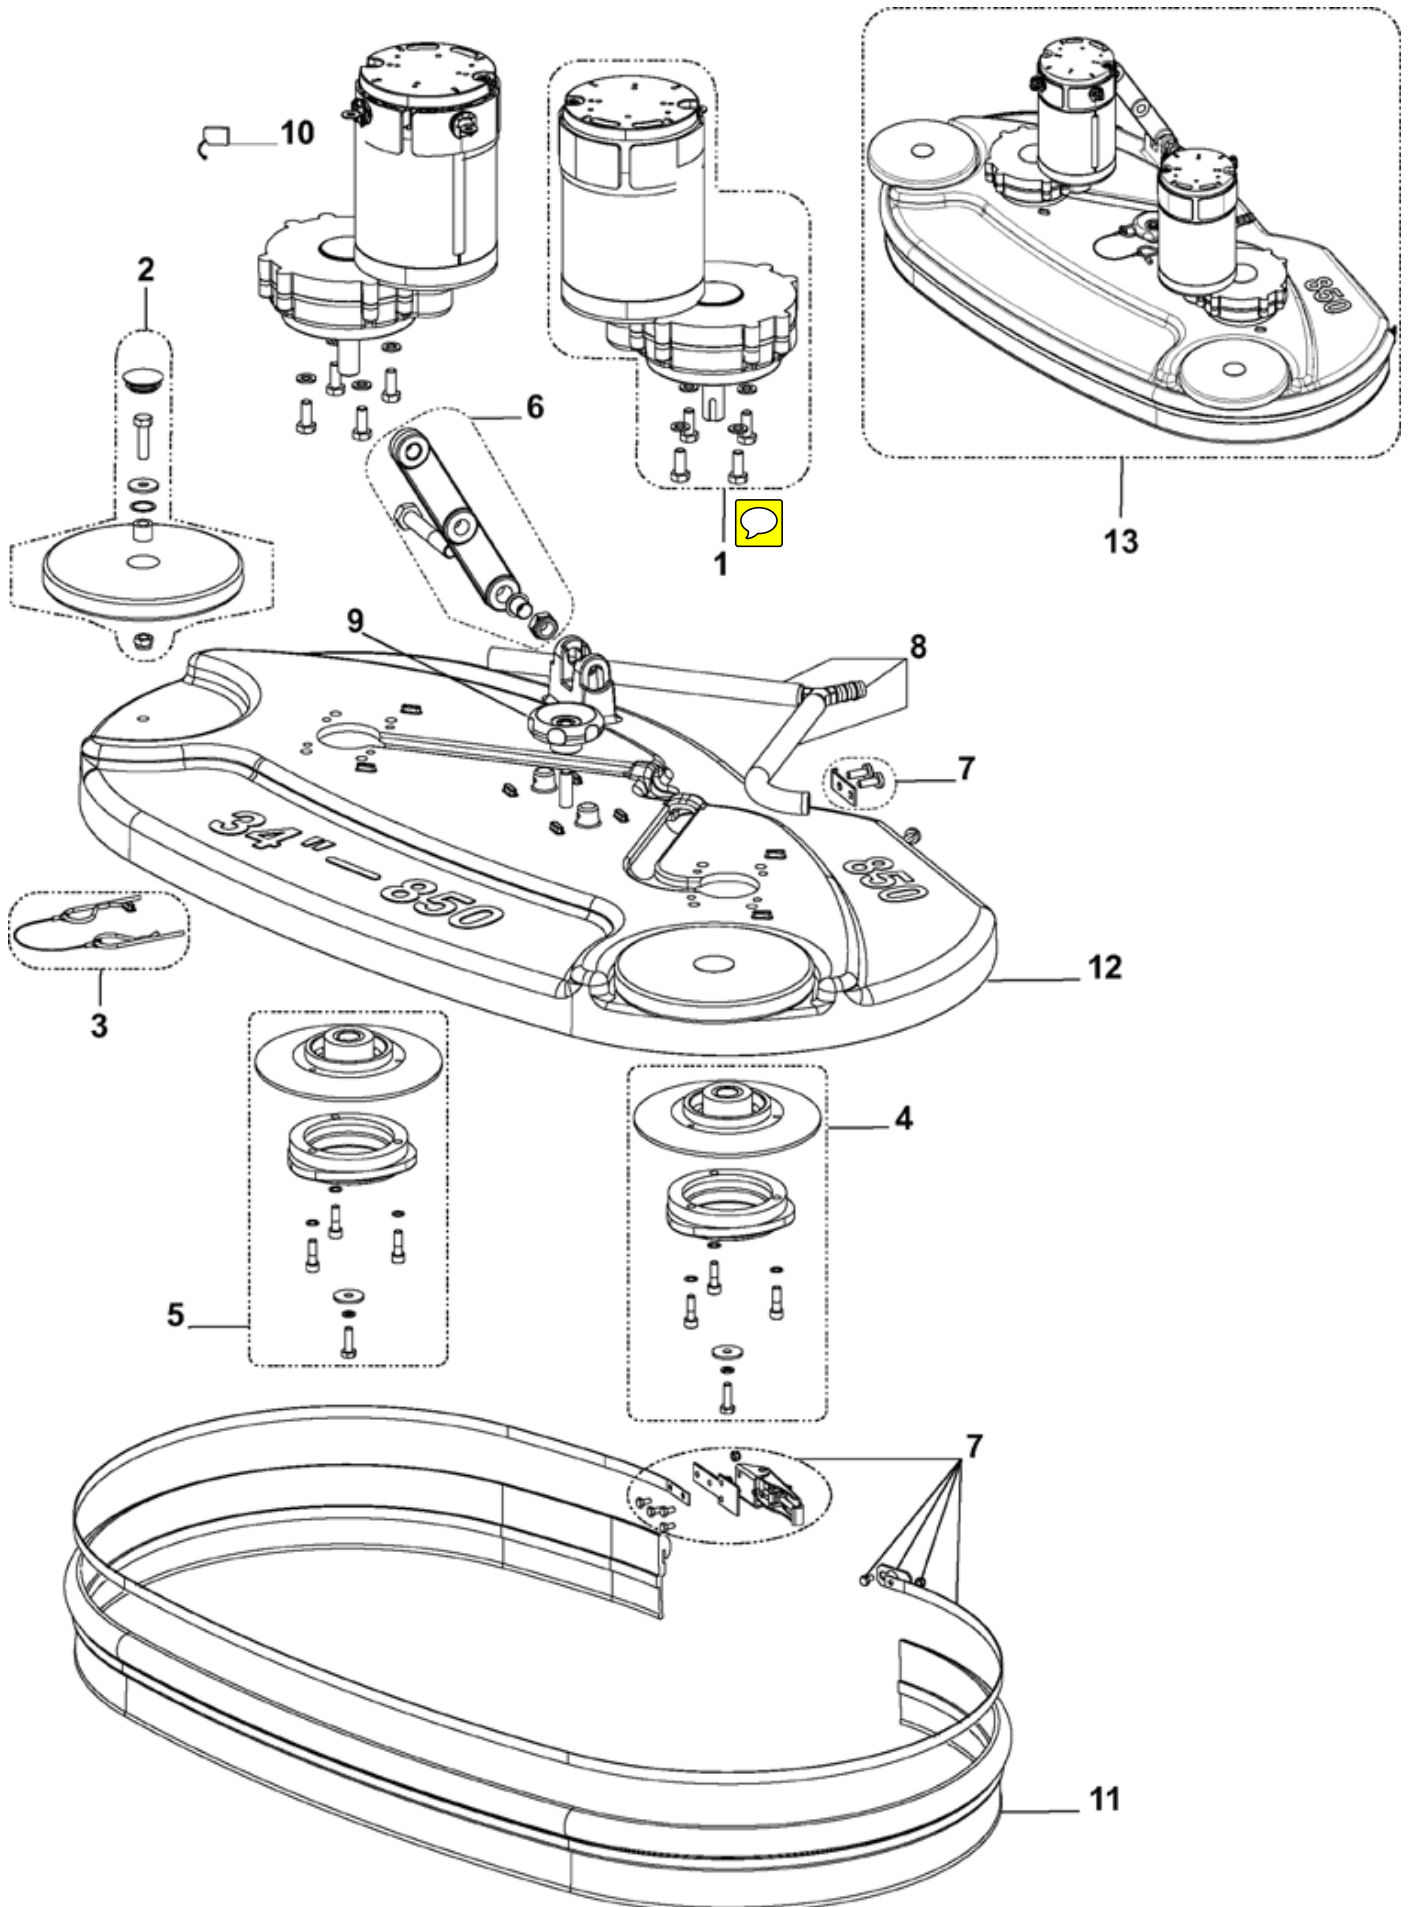

Brushes system BA 851

BA 651/BA751/BA751C/BA851

04-05-2009

Part List ID
BA65110

23

Brushes system BA 851

BA 651/BA751/BA751C/BA851

04-05-2009

Part List ID

BA65110

24

Pos	Part no.	Qty	Description	EAN
1	9097638000	2	REDUCTION GEARMOTOR 400W KIT	5711140134
2	909 6887 000	2	ROLLER BUMPER KIT	5711140131
3	909 6354 000	1	SPLIT PINS W/CABLE KIT	5711140127
4	9097639000	1	HOLDER POLYGONAL LEFT 650-750-850MM/26-2	
5	9097640000	1	HOLDER POLYGONAL RIGHT 650-750-850MM/26-	
6	9097642000	1	LEVER FIXING KIT 850	5711140135
7	9097643000	1	SPLASH GUARD FIXING KIT 850MM/34	5711140135
8	9097646000	1	HOSE WATER BRUSH DECK 850MM/34 KIT	5711140135
9	146 1037 000	1	KNOB M10	5711140035
10	909 5380 000	2	CARBON BRUSH KIT	5711140122
11	9097471000	1	SPLASH GUARD DECK 850MM/34	5711140134
12	9097201000	1	DECK BRUSH	5711140133
13	9097612000	1	DECK BRUSH 850MM/34 KIT	5711140134