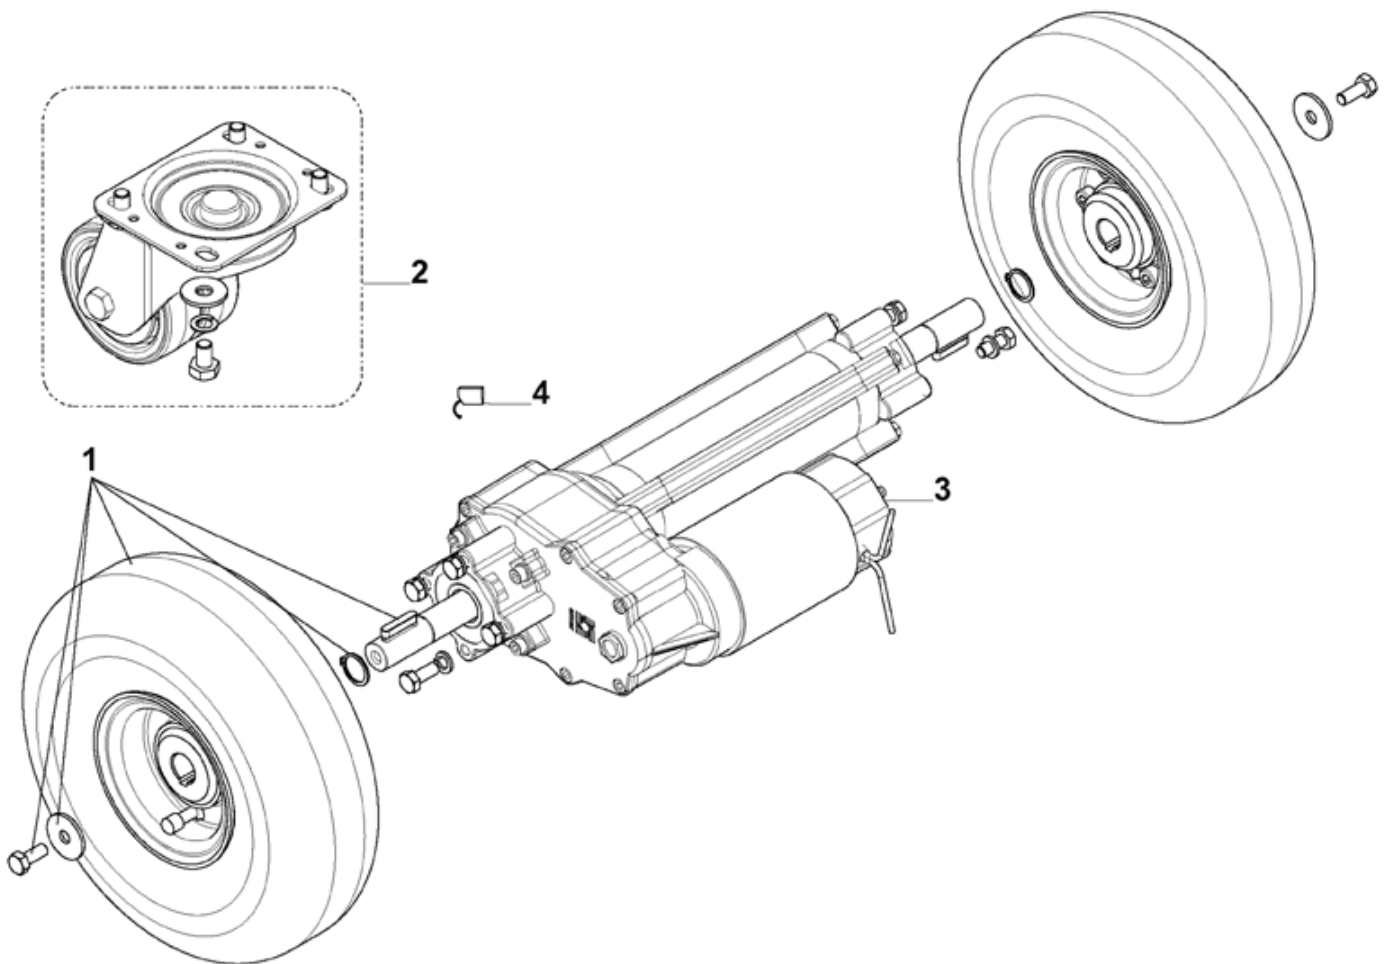

Wheels and drive

BA 651/BA751/BA751C/BA851

04-05-2009

Part List ID
BA65104

11

Wheels and drive

BA 651/BA751/BA751C/BA851

04-05-2009

Part List ID
BA65104

12

Pos	Part no.	Qty	Description		EAN
0	909 5511 000	1	WHEEL REAR CASTOR SOFTER POLYURETHAN	SINGLE WHEEL CASTOR	5711140122
1	909 5512 000	1	WHEELS FRONT DRIVE KIT POLYURETHAN	TWO WHEELS INCLUDED	5711140122
1	9097620000	2	WHEEL FRONT DRIVE KIT	ONE WHEEL INCLUDED ONLY	5711140134
2	9097621000	1	WHEEL REAR CASTOR KIT	HARDWARE INCLUDED	5711140134
3	9097363000	1	MOTOR DRIVE 330W 24V		5711140133
4	909 5157 000	2	CARBON BRUSH		5711140121