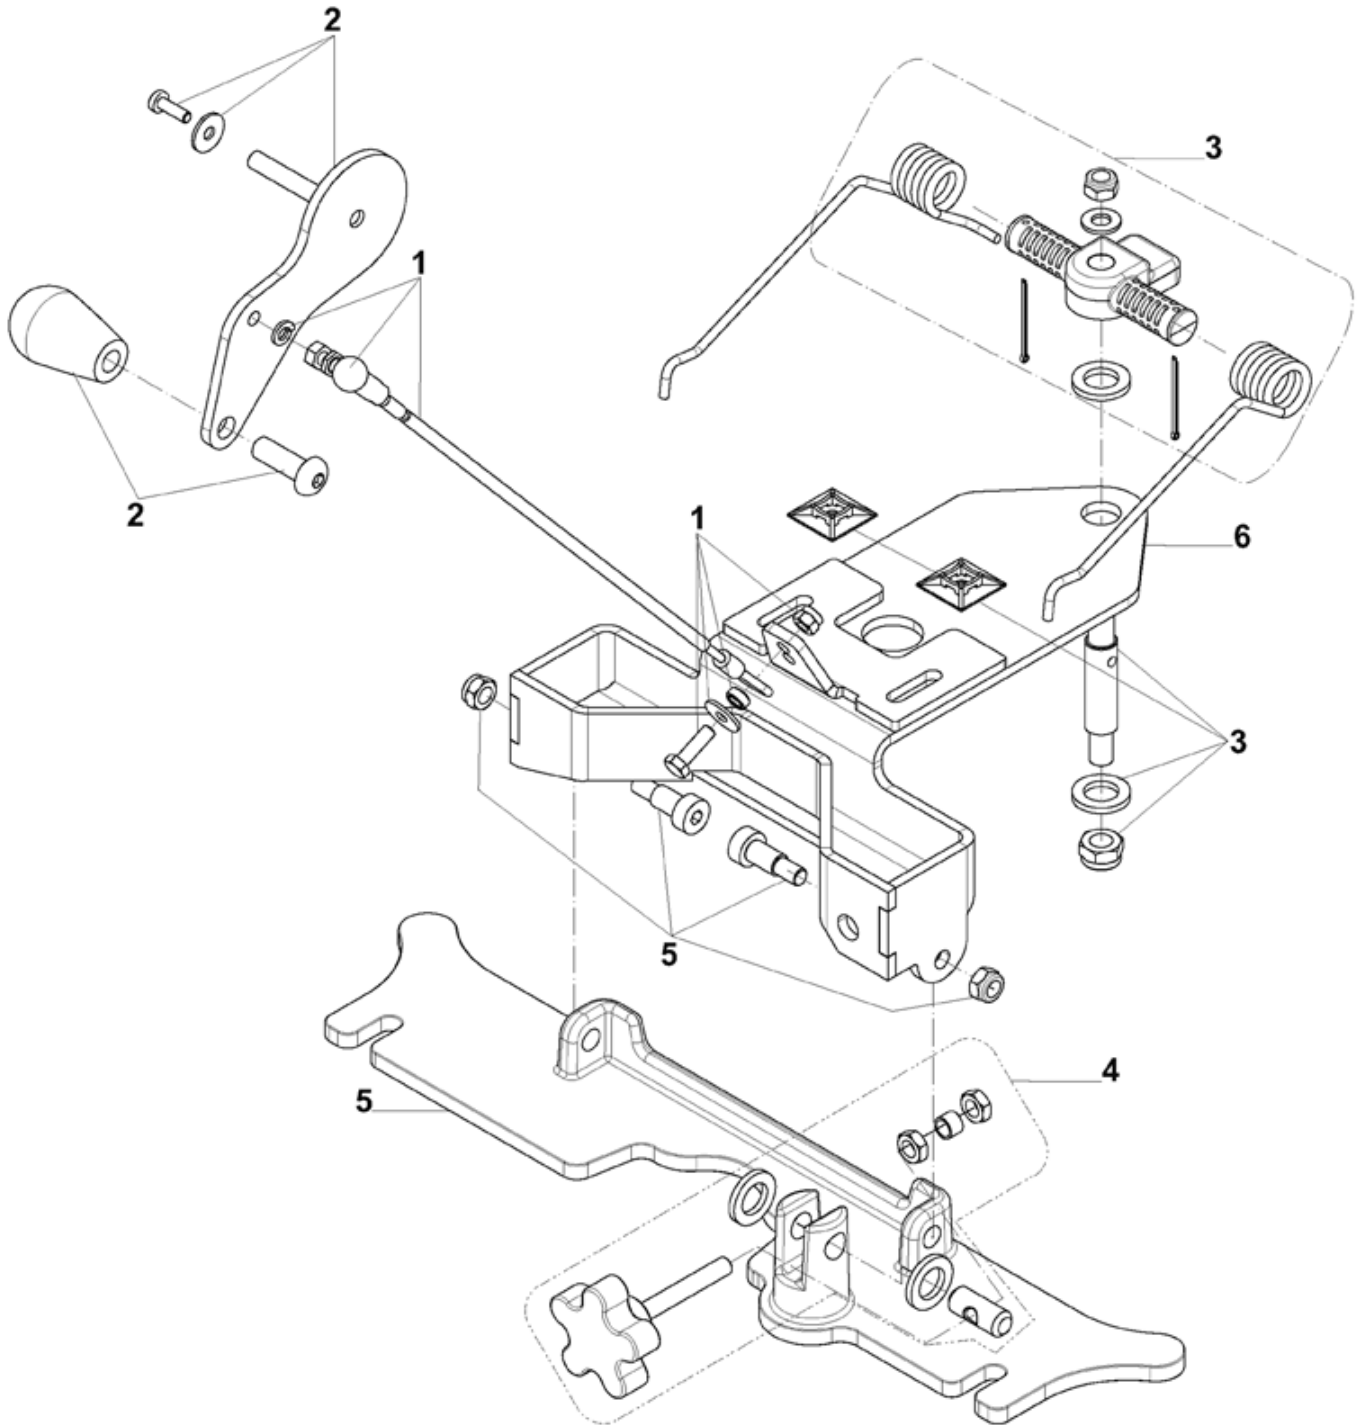

Squeegee holder

BA 651/BA751/BA751C/BA851

04-05-2009

Part List ID
BA65107

17

Squeegee holder

BA 651/BA751/BA751C/BA851

04-05-2009

Part List ID
BA65107

18

Pos	Part no.	Qty	Description	EAN
1	9097629000	1	SQUEEGEE LIFTING KIT	5711140134
2	9097630000	1	HARDWARE SQU.LEVER FIXINGKIT	5711140134
3	9097631000	1	HARDWARE SQUEEGEE KIT	5711140134
4	9097632000	1	HARDWARE SQU.HOLDER FIXING KIT	5711140134
5	9097633000	1	HOLDER SQUEEGEE FIXING KIT	5711140134
6	9097371000	1	PLATE SQUEEGEE SUPPORT	5711140133