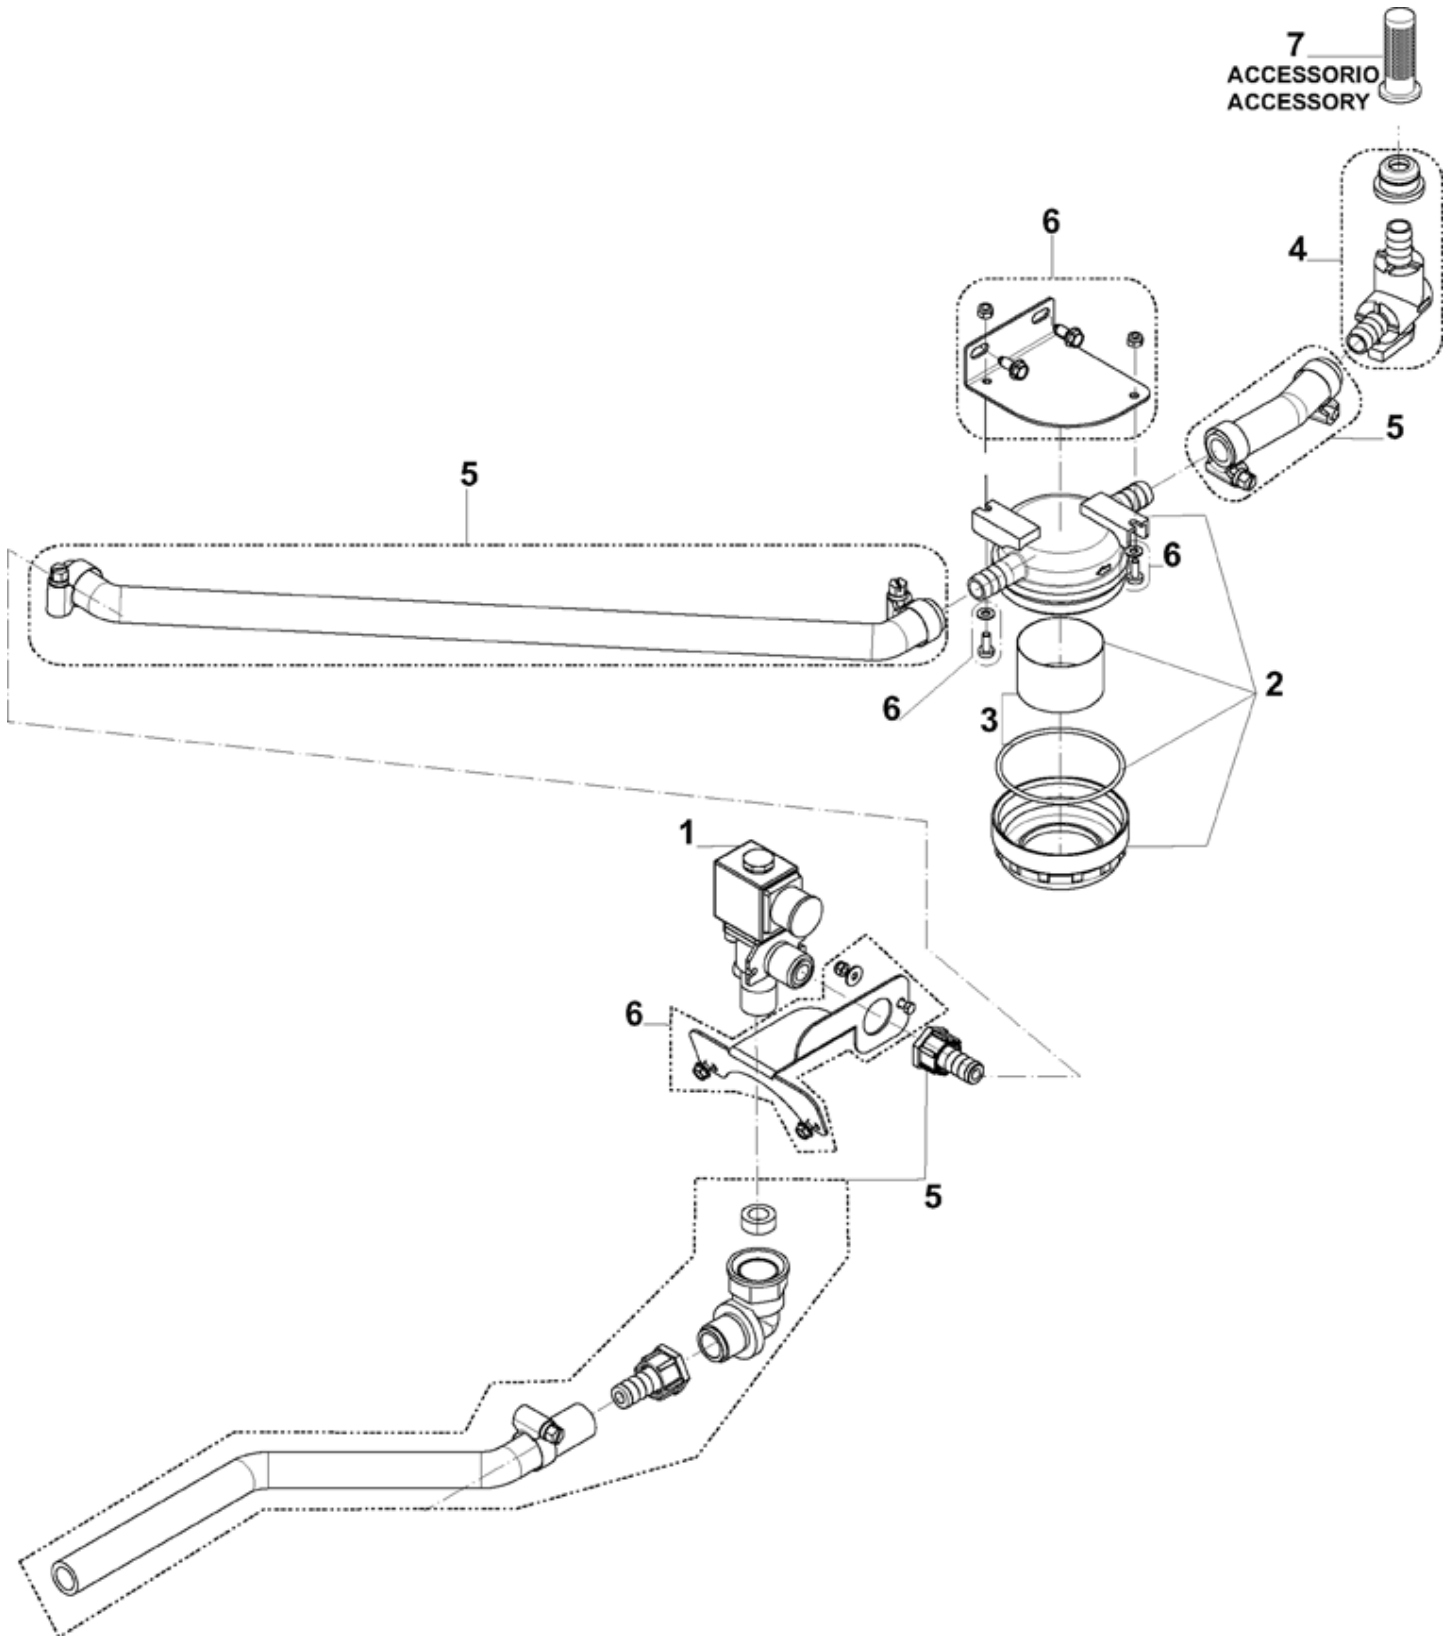

Solution system

BA 651/BA751/BA751C/BA851

04-05-2009

Part List ID
BA65106

15

Solution system

BA 651/BA751/BA751C/BA851

04-05-2009

Part List ID
BA65106

16

Pos	Part no.	Qty	Description	EAN
1	909 6555 000	1	SOLENOID VALVE 24V	5711140128
2	9097404000	1	FILTER WATER	5711140133
3	909 5215 000	1	NET & GASKET WATER FILTER	5711140121
4	9097626000	1	VALVE ELBOW KIT	5711140134
5	9097627000	1	HOSES SOLUTION KIT	5711140134
6	9097628000	1	HARDWARE SOLUTION SYSTEM KIT	5711140134
7	9096916000	1	FILTER SOLUTION TANK	5711140131