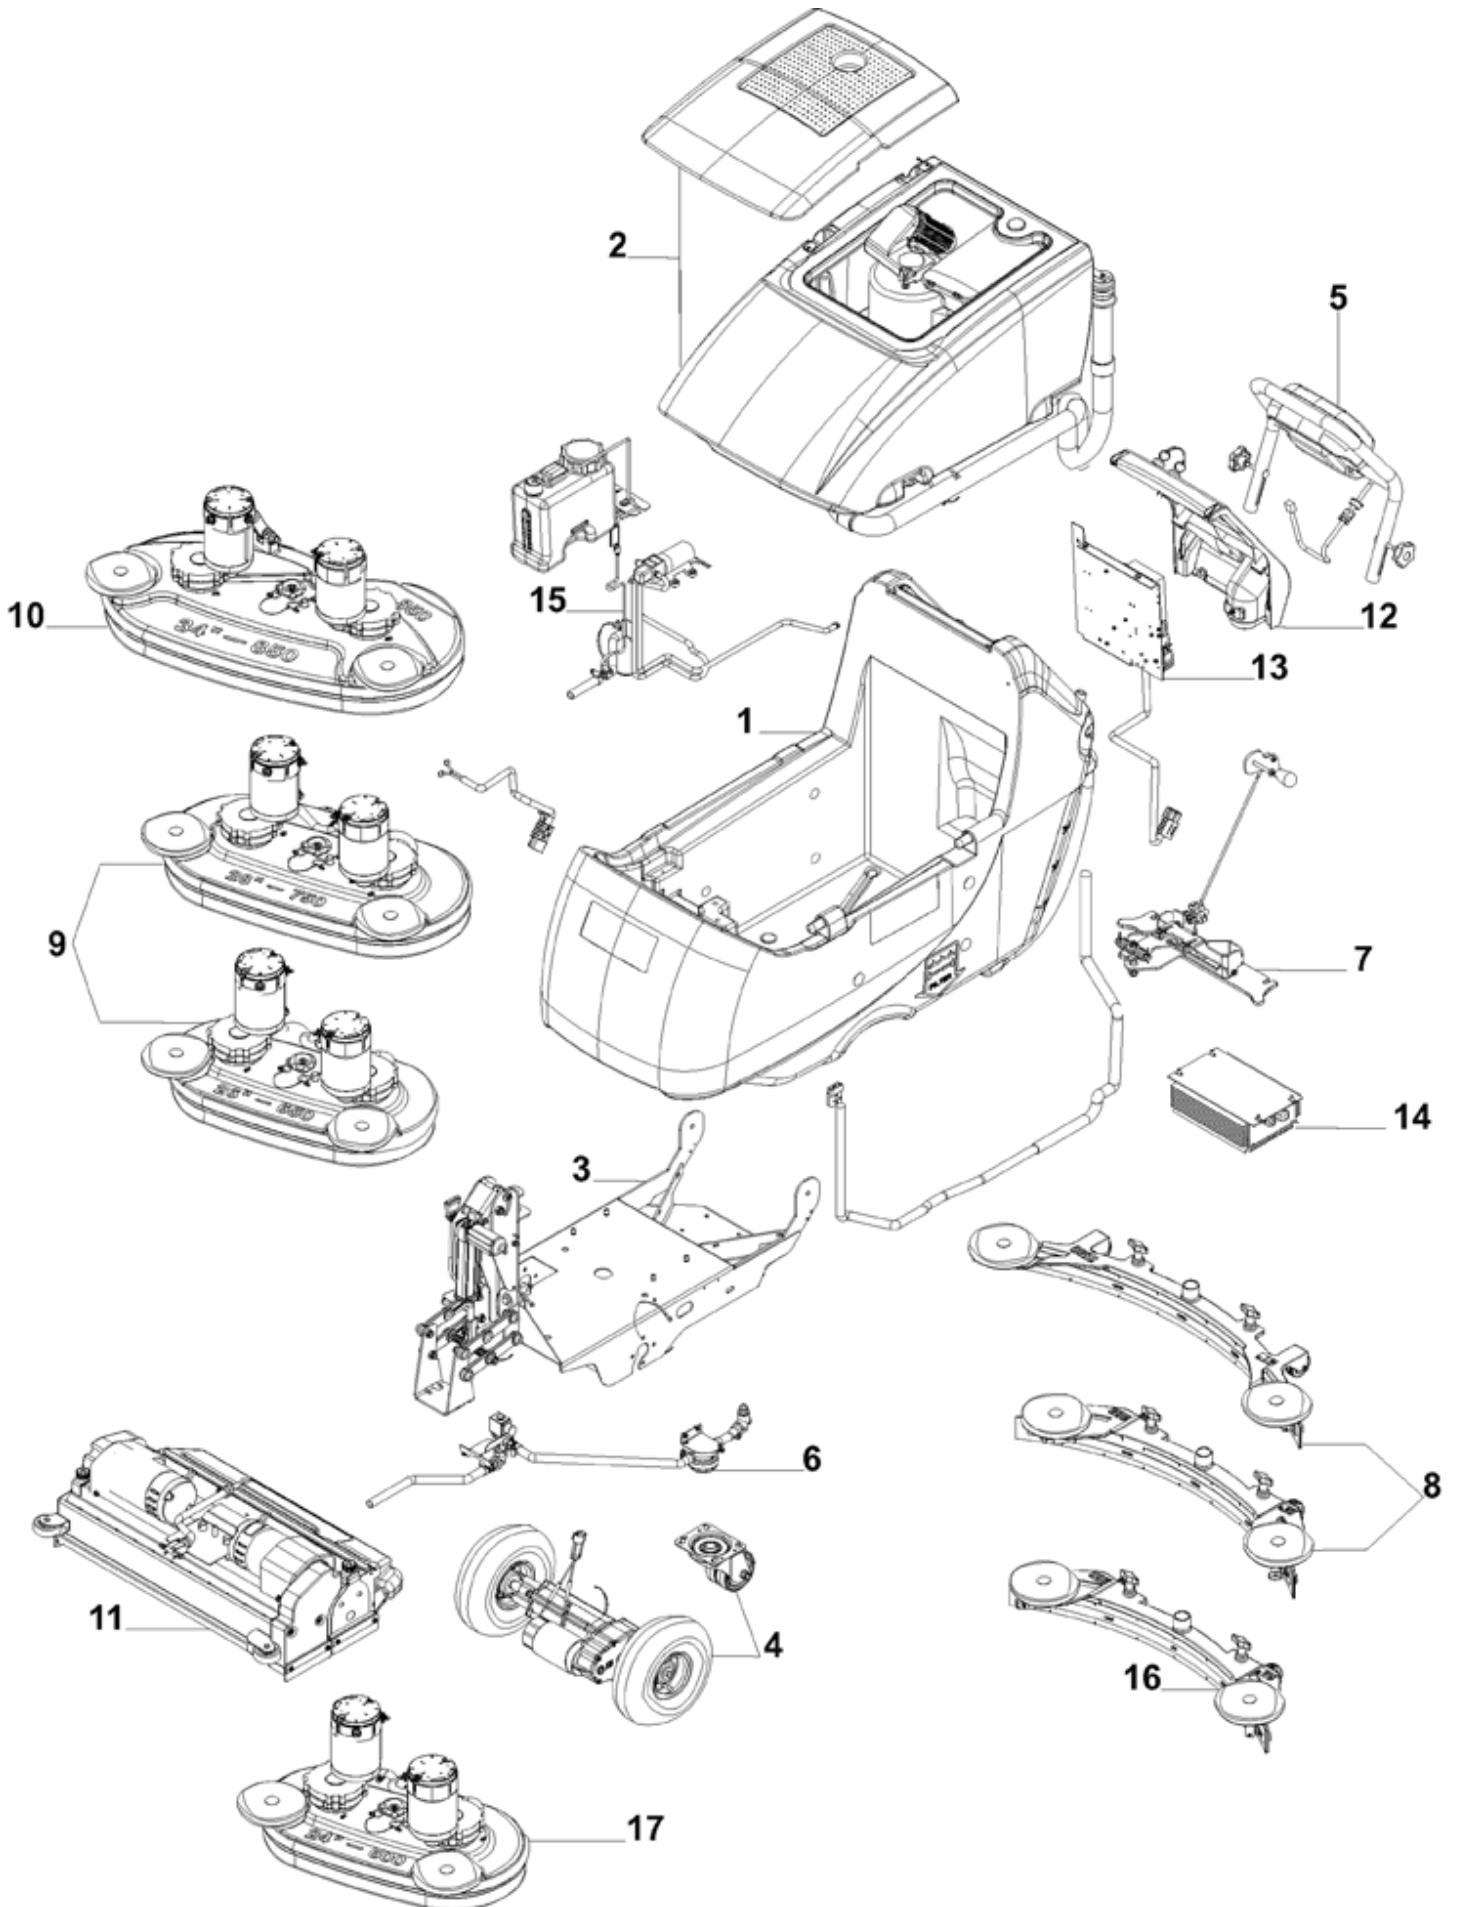

General view

BA 651/BA751/BA751C/BA851

04-05-2009

Part List ID
BA65100

3

General view

BA 651/BA751/BA751C/BA851

04-05-2009

Part List ID
BA65100

4

Pos	Part no.	Qty	Description	EAN
1		1	USE LINK SOLUTION TANK	
2		1	USE LINK RECOVERY TANK	
3		1	USE LINK CHASSIS SYSTEM	
4		1	USE LINK WHEELS AND DRIVE	
5		1	USE LINK HANDLE ASSEMBLY	
6		1	USE LINK SOLUTION SYSTEM	
7		1	USE LINK SQUEEGEE HOLDER	
8		1	USE LINK SQUEEGEE SYSTEMS	
9		1	USE LINK BRUSHES SYSTEMS BA 651 - BA 751	
10		1	USE LINK BRUSHES SYSTEM BA 851	
11		1	USE LINK CYL.BRSHERS SYSTEM	
12		1	USE LINK CONTROL PANEL SYSTEM	
13		1	USE LINK ELECTRICAL COMPONENTS	
14		1	USE LINK BATTERY CHARGER	
15		1	USE LINK ACCESSORIES - EDS SYSTEM	
16		1	USE LINK ACCESSORIES - SQUEEGEE SYSTEM 840MM/33"	
17		1	USE LINK ACCESSORIES - BRUSH DECK 600MM/24"