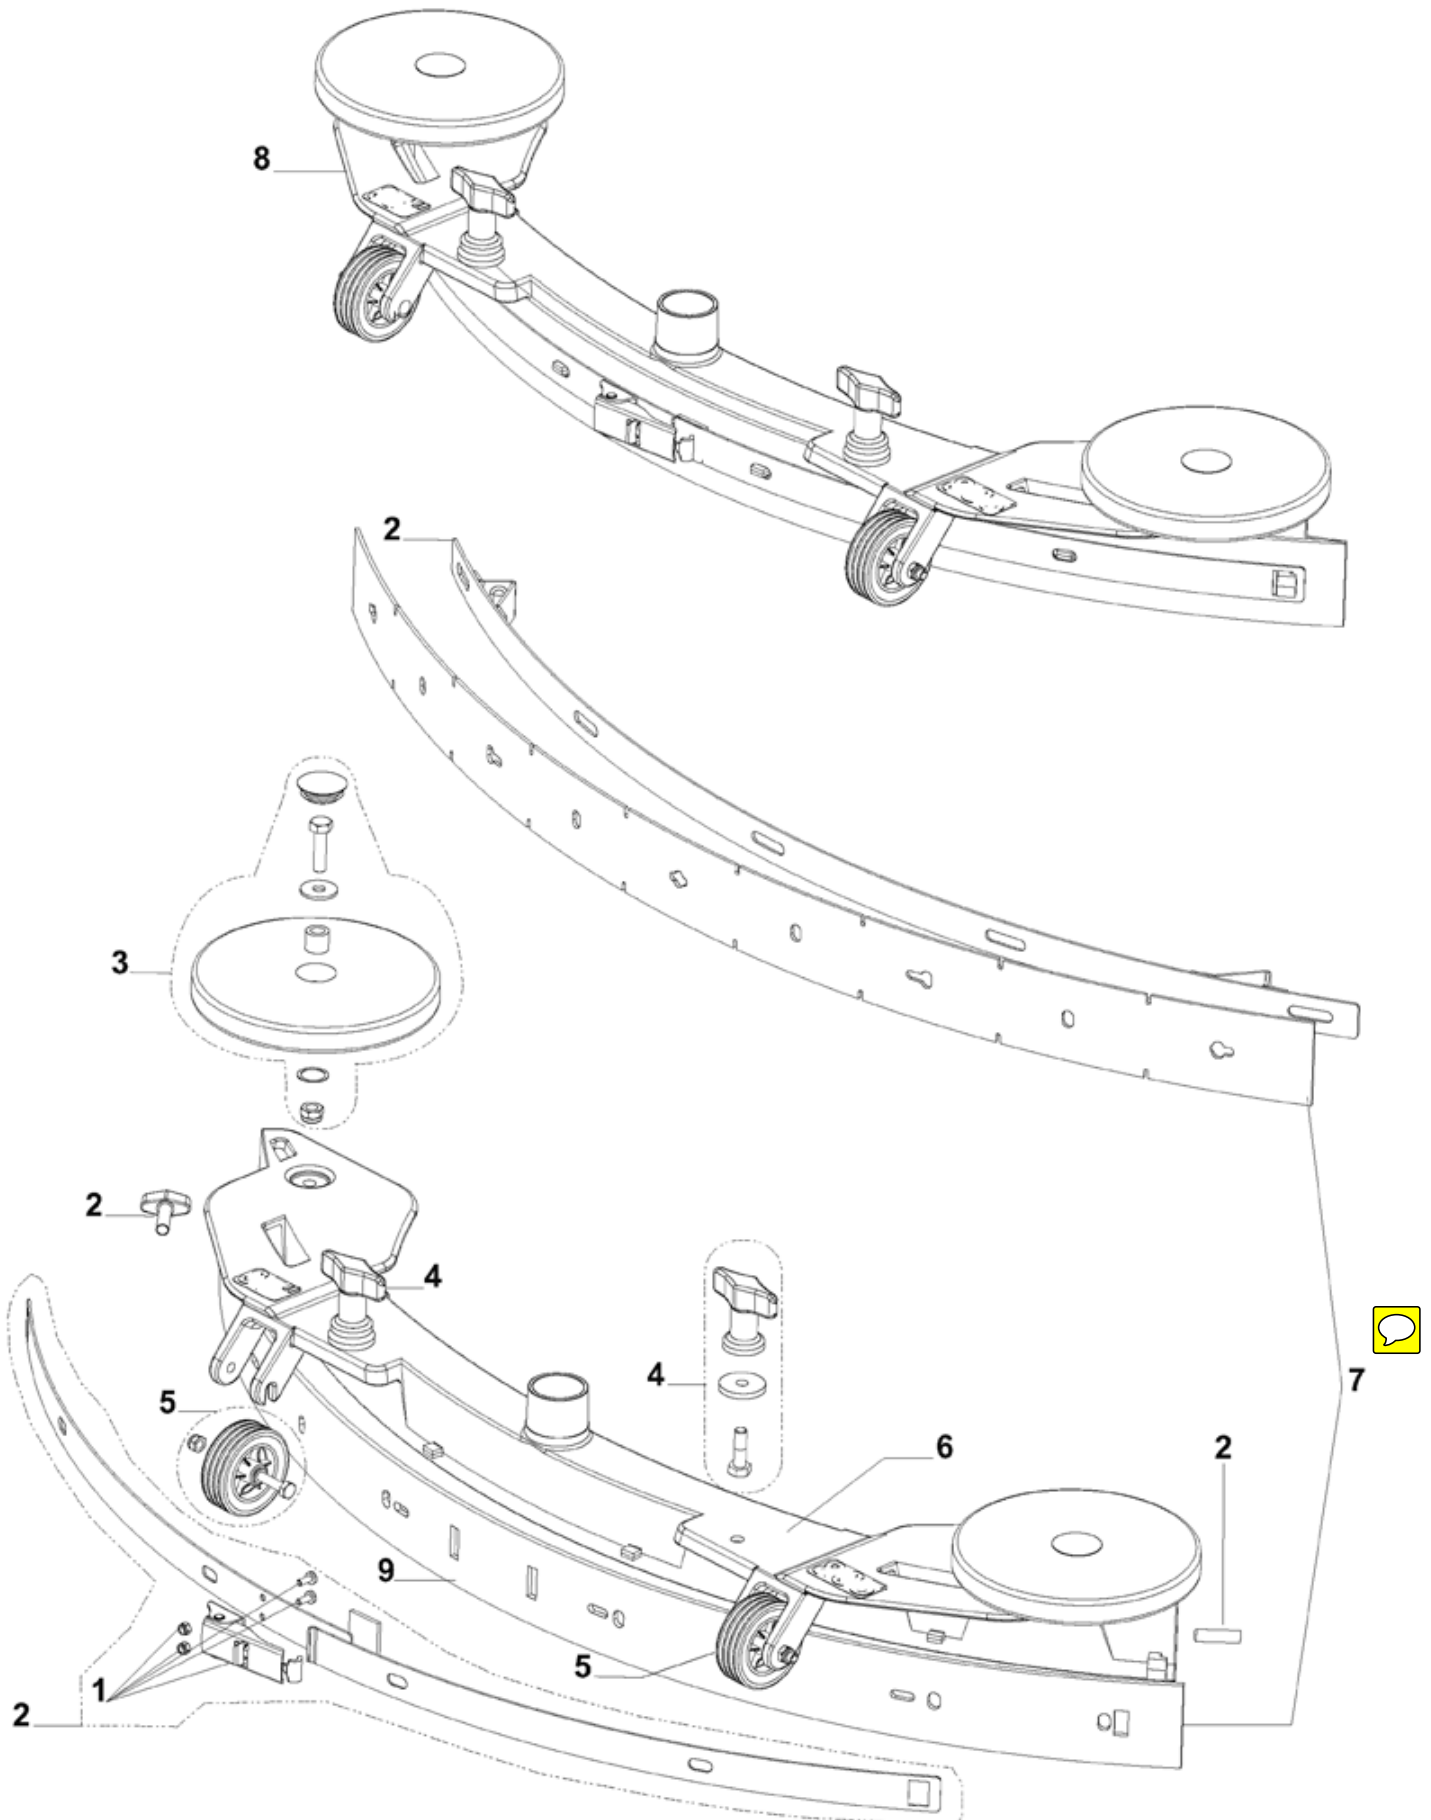

Squeegee systems

BA 651/BA751/BA751C/BA851

04-05-2009

Part List ID BA65108

19

Squeegee systems

BA 651/BA751/BA751C/BA851

04-05-2009

Part List ID BA65108

20

Pos	Part no.	Qty	Description	EAN
1	909 6394 000	1	LATCH SQUEEGEE KIT	5711140127
2	9097635000	1	BLADES SQUEEG.FIXING KIT	5711140134
2	9097636000	1	BLADES SQUEEG.FIXING KIT	5711140134
3	909 6887 000	2	ROLLER BUMPER KIT	5711140131
4	9097637000	1	SQUEEGEE FIXING KIT	5711140134
5	909 6883 000	1	WHEELS SQUEEGEE KIT	5711140131
6	9097199000	1	WELDMENT SQUEEGEE TOOL 890MM/35	5711140133
6	9097200000	1	WELDMENT SQUEEGEE TOOL 1040MM/41	5711140133
7	9097359000	1	BLADES RUBBER KIT 1040MM/41	5711140133
7	9097500000	1	BLADES RUBBER KIT 890MM/35	5711140134
8	9097540000	1	SQUEEGEE CPL ALU 890MM/35KIT	5711140134
8	9097541000	1	SQUEEGEE CPL ALU 1040MM/41 KIT	5711140134
9	909 5350 000	1	BLADE REAR RUBBER 890MM/35	5711140122
9	9097372000	1	BLADE REAR RUBBER 1040MM/41	5711140133