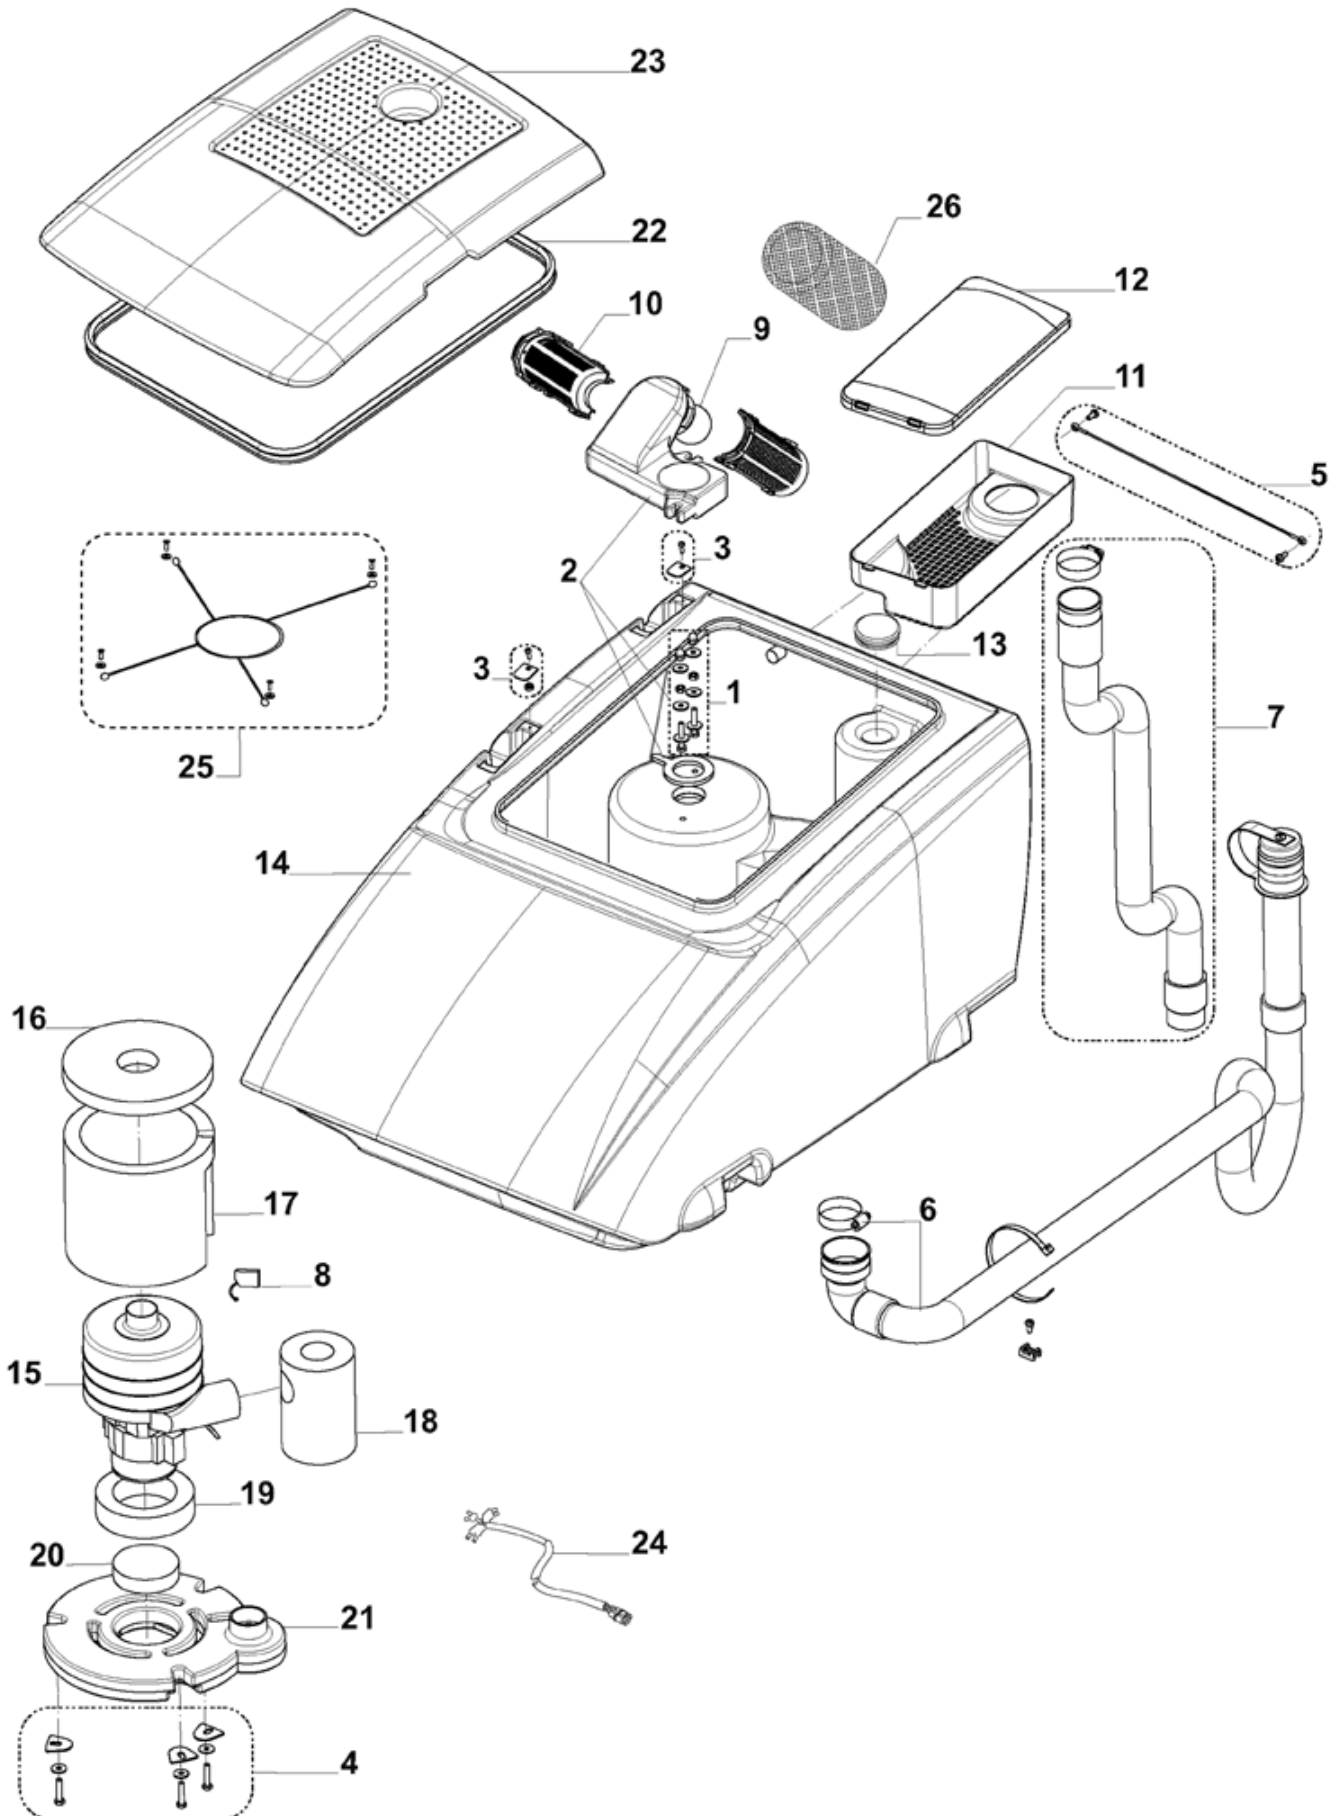

Recovery tank

BA 651/BA751/BA751C/BA851

04-05-2009

Part List ID
BA65102

7

Recovery tank

BA 651/BA751/BA751C/BA851

04-05-2009

Part List ID

BA65102

8

Pos	Part no.	Qty	Description	EAN
1	909 6876 000	1	HARDWARE CAGE SUP.FIXING KIT	5711140130
2	909 5385 000	1	CAGE FLOAT HOLDER KIT	5711140122
3	9097654000	1	TANK FIXING KIT	5711140135
4	909 6877 000	1	HARDWARE MOTOR FIXING KIT	5711140130
5	909 6874 000	1	CABLE TANK KIT	5711140130
6	9097618000	1	HOSE DRAIN KIT	5711140134
7	9097619000	1	HOSE SQUEEGE VACUUM KIT	5711140134
8	9097653000	2	CARBON BRUSH	5711140135
9	L08812373	1	BALL FLOATING	5711140018
10	L08812259	2	CAGE.FLOAT CPL	5711140017
11	9097477000	1	COVER TANK FILTER	5711140134
12	9097384000	1	BASIN FILTER	5711140133
13	909 6899 000	1	CAP TANK	5711140131
14	9097203000	1	TANK RECOVERY 85 LT	5711140133
15	9097556000	1	MOTOR VACUUM 3ST 24V 420W	5711140134
16	9096918000	1	GASKET. VACUUM MOTOR	5711140131
17	909 6491 000	1	PANEL ACOUSTIC INSULATION	5711140128
18	909 6442 000	1	PIPE.ACOUSTIC INSULATION	5711140128
19	9097555000	1	GASKET VACUUM MOTOR	5711140134
20	909 6672 000	1	FILTER	5711140129
21	909 6051 000	1	COVER.VACUUM MOTOR	5711140125
22	146 0630 000	1	GASKET L1800	5711140033
23	9097204000	1	COVER RECOVERY TANK	5711140133
24	9097557000	1	HARNESS VACUUM MOTOR	5711140134
25	909 6734 000	1	BAND RUBBER KIT	5711140130
26	909 5065 000	1	FILTER ANTIFOAMING	5711140120