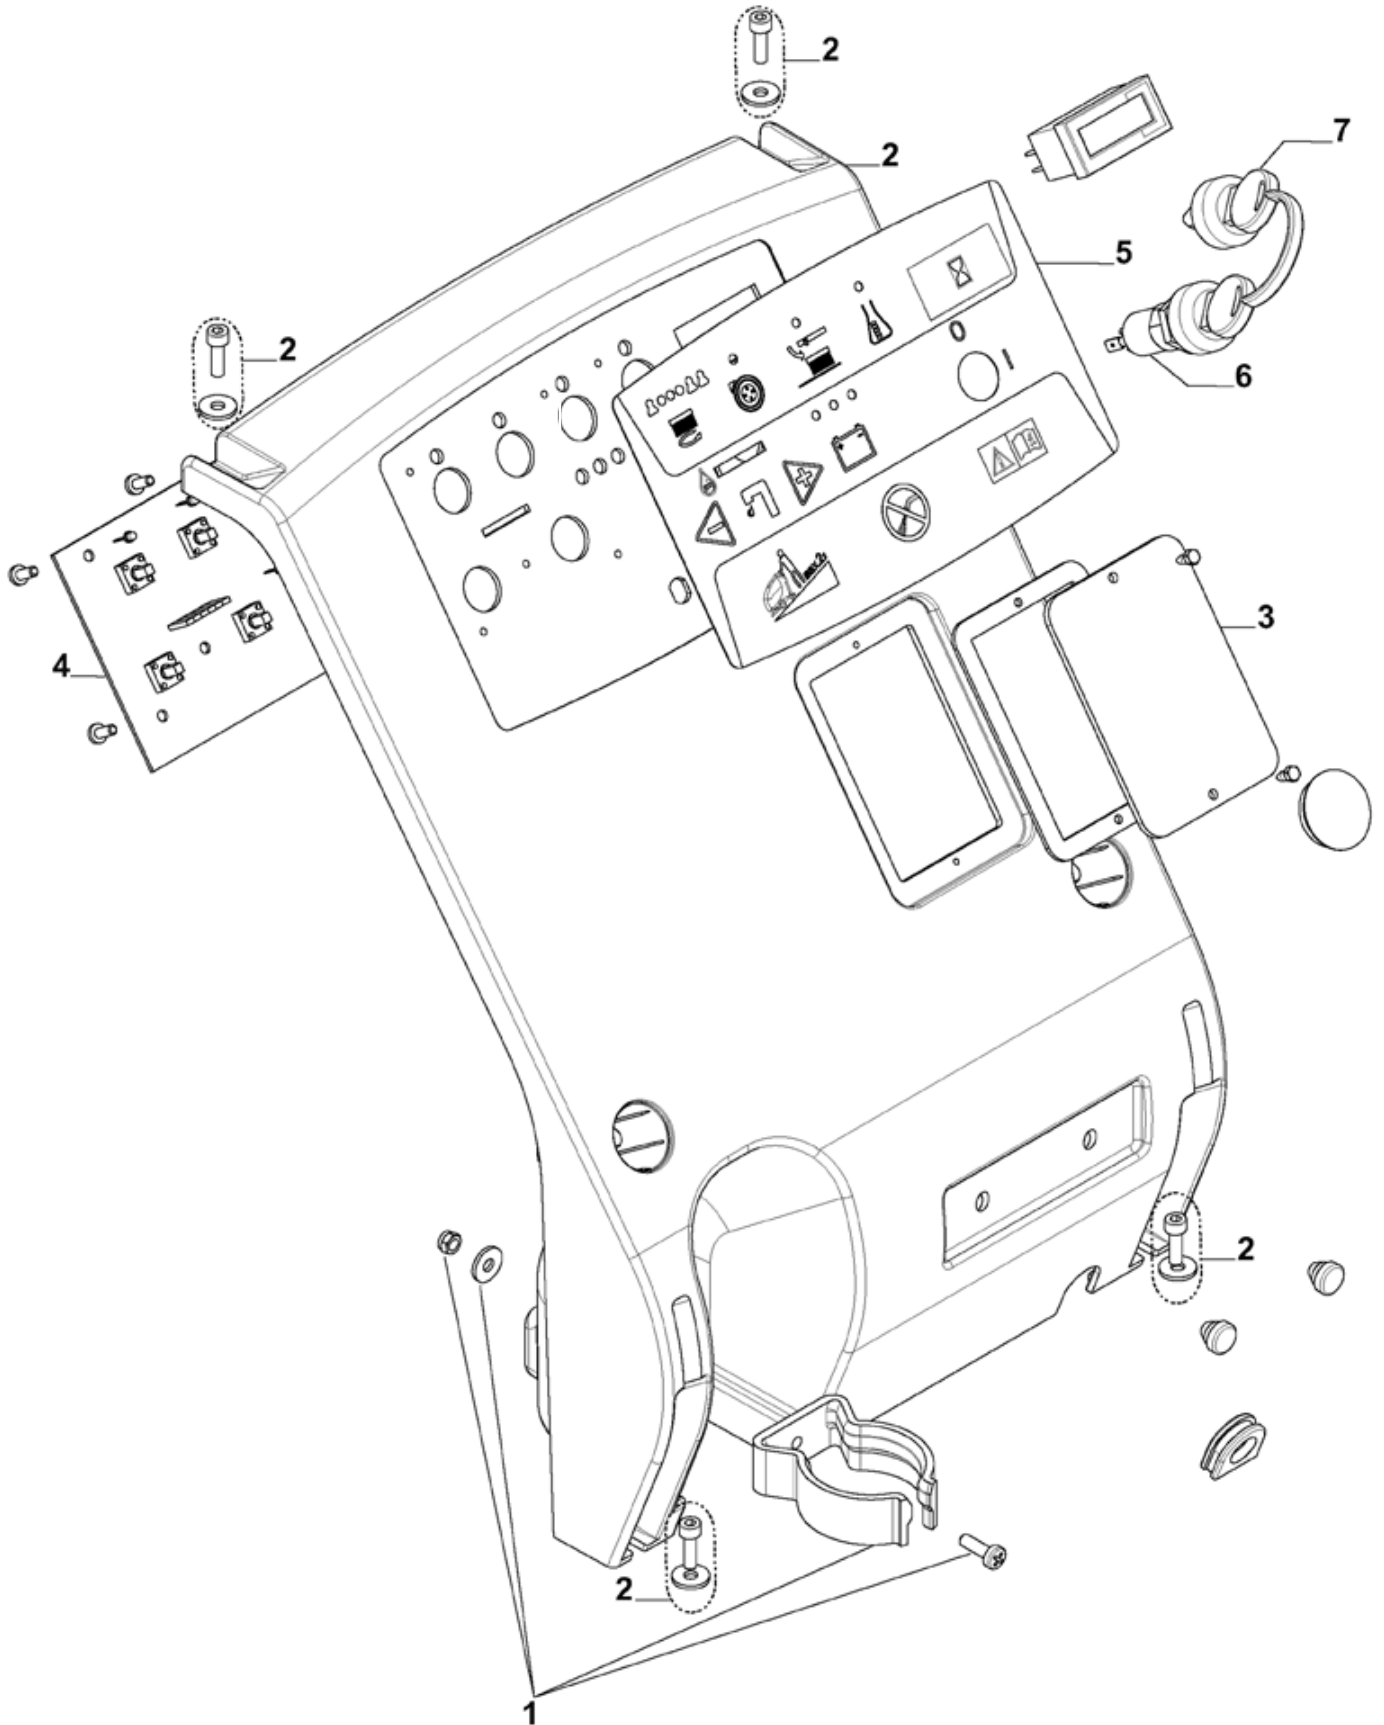

Control panel system

BA 651/BA751/BA751C/BA851

04-05-2009

Part List ID
BA65112

27

Control panel system

BA 651/BA751/BA751C/BA851

04-05-2009

Part List ID

BA65112

28

Pos	Part no.	Qty	Description	EAN
0	9097403000	1	HARNES KEY	5711140133
1	909 6380 000	1	CLAMP KIT	5711140127
2	9097649000	1	COVER CONTROL PANEL KIT	5711140135
3	909 6655 000	1	COVER F INSPECTION PLATE	5711140129
4	9097378000	1	CARD ELECTRONIC	5711140133
5	9097382000	1	DECAL CONTROL PANEL	5711140133
5	9097479000	1	DECAL CONTROL PANEL	5711140134
6	146 2888 000	1	SWITCH KEY WITH CAP	5711140046
7	146 2887 000	1	KEY -2 PCS-	5711140046