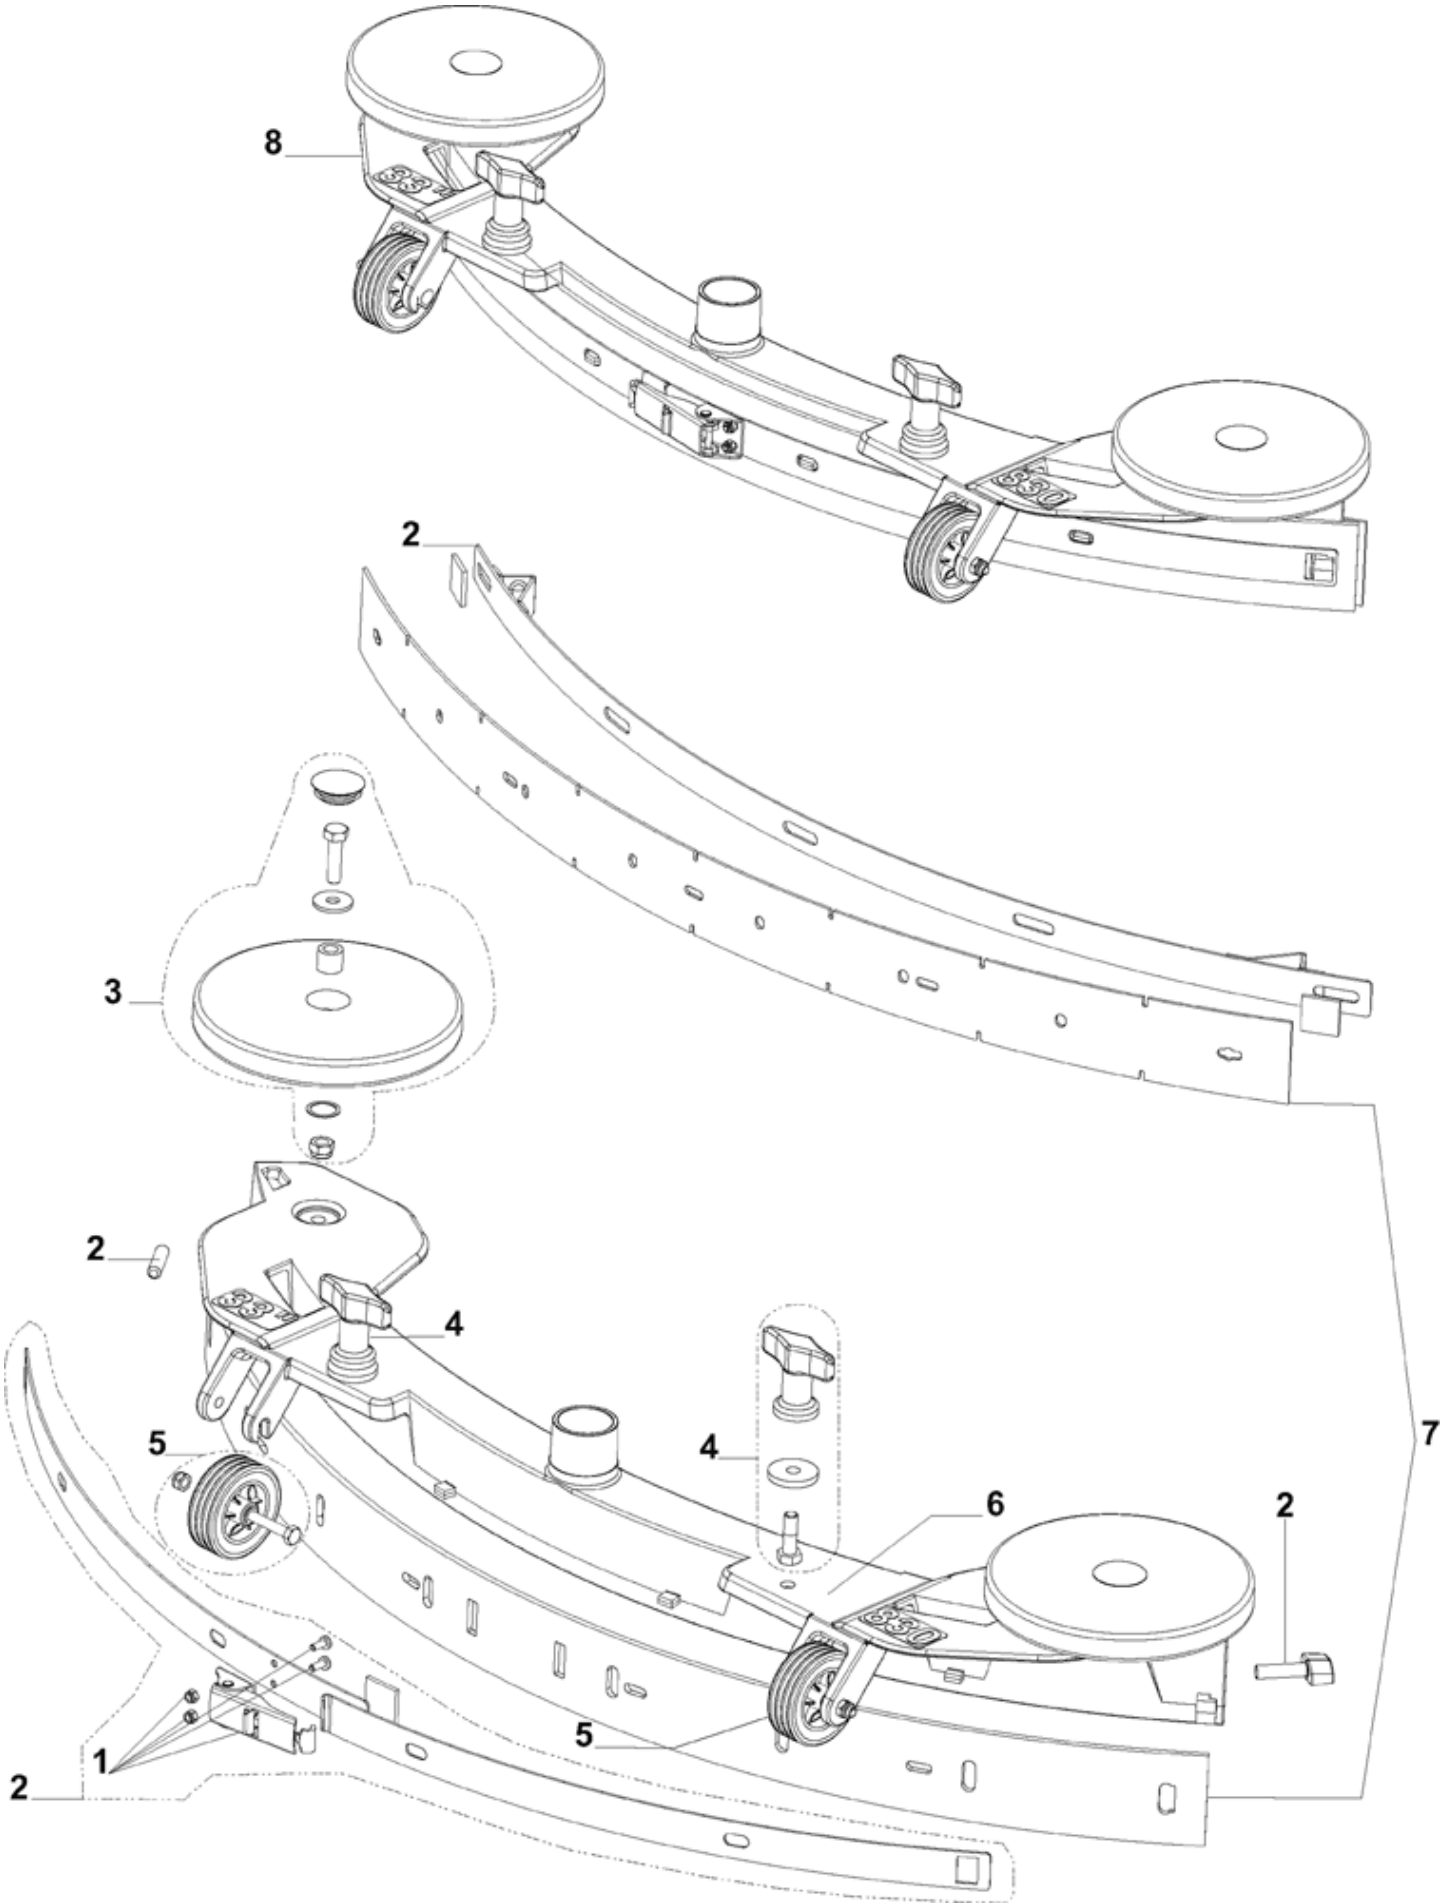

Accessory - Squeegee system 840mm/33"

BA 651/BA751/BA751C/BA851

04-05-2009

Part List ID BA65116

35

Accessory - Squeegee system 840mm/33"

BA 651/BA751/BA751C/BA851

04-05-2009