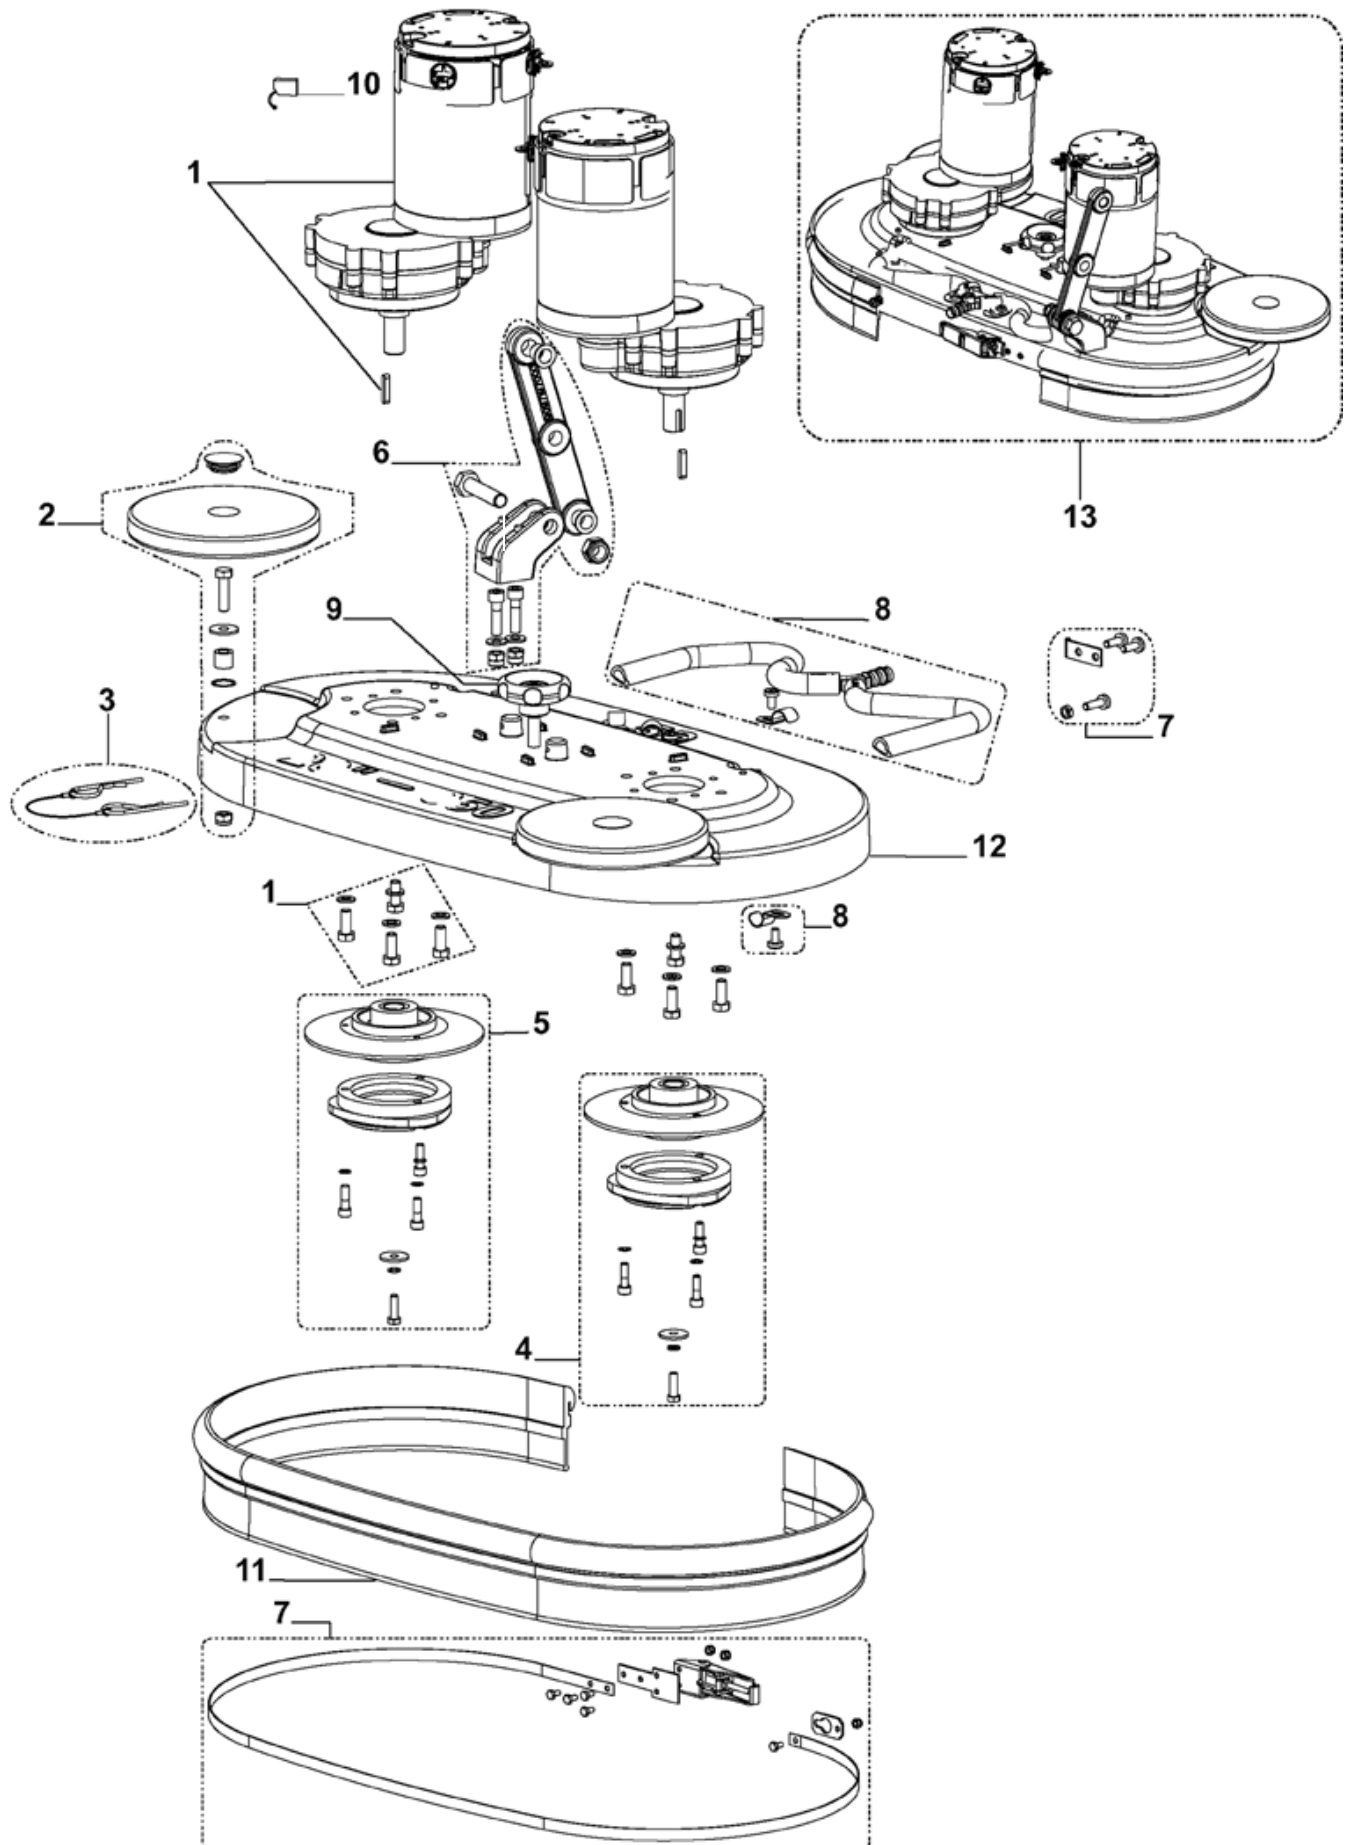

Brushes systems BA 651 - BA 751

BA 651/BA751/BA751C/BA851

04-05-2009

Part List ID
BA65109

21

Brushes systems BA 651 - BA 751

BA 651/BA751/BA751C/BA851

04-05-2009

Part List ID

BA65109

22

Pos	Part no.	Qty	Description	EAN
1	9097638000	2	REDUCTION GEARMOTOR 400W KIT	5711140134
2	909 6887 000	2	ROLLER BUMPER KIT	5711140131
3	909 6354 000	1	SPLIT PINS W/CABLE KIT	5711140127
4	9097639000	1	HOLDER POLY GONAL LEFT 650-750-850MM/26-2	
5	9097640000	1	HOLDER POLY GONAL RIGHT 650-750-850MM/26-	
6	9097641000	1	LEVER FIXING KIT 650/750	5711140134
7	909 5398 000	1	SPLASH GUARD FIXING KIT 600-650MM 26-28	5711140122
7	909 5407 000	1	SPLASH GUARD FIXING KIT 750MM/28	5711140122
8	9097644000	1	HOSE WATER BRUSH DECK 650MM/26 KIT	5711140135
8	9097645000	1	HOSE WATER BRUSH DECK 750MM/28 KIT	5711140135
9	146 1037 000	1	KNOB M10	5711140035
10	909 5380 000	2	CARBON BRUSH KIT	5711140122
11	909 5224 000	1	SPLASH GUARD DECK 650MM/26	5711140121
11	909 5345 000	1	SPLASH GUARD DECK 750MM/30	5711140122
12	909 5226 000	1	DECK BRUSH	5711140121
12	909 6250 000	1	DECK BRUSH	5711140126
13	9097610000	1	DECK BRUSH 650MM/26 KIT	5711140134
13	9097611000	1	DECK BRUSH 750MM/28 KIT	5711140134