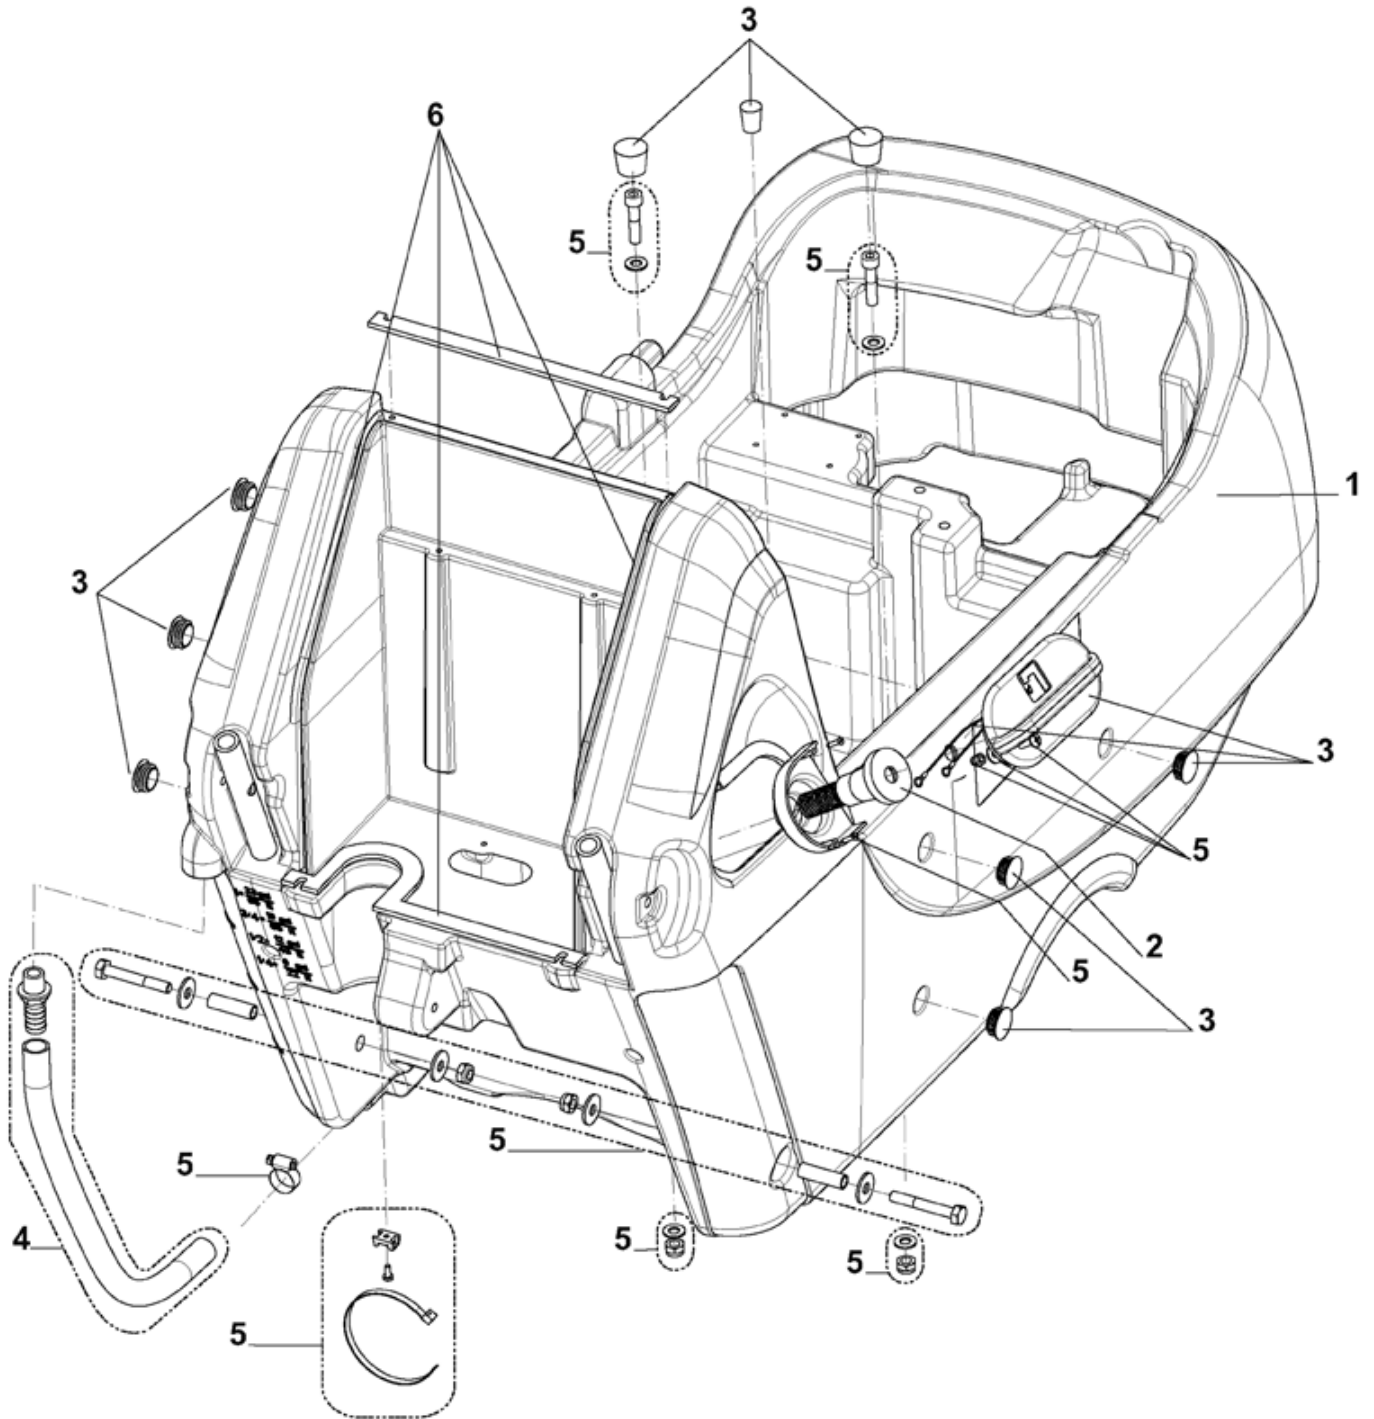

Solution tank

BA 651/BA751/BA751C/BA851

04-05-2009

Part List ID

BA65101

5

Solution tank

BA 651/BA751/BA751C/BA851

04-05-2009

Part List ID

BA65101

6

Pos	Part no.	Qty	Description	EAN
1	9097202000	1	TANK SOLUTION 85 LT	5711140133
2	9097290000	1	HOSE FILLING	5711140133
3	9097616000	1	CAPS SOLUTION TANK KIT	5711140134
4	9097617000	1	HOSE SOLUTION KIT	5711140134
5	9097614000	1	HARDWARE SOLUTION TANK KIT	5711140134
6	9097615000	1	GASKETS SOLUTION TANK KIT	5711140134