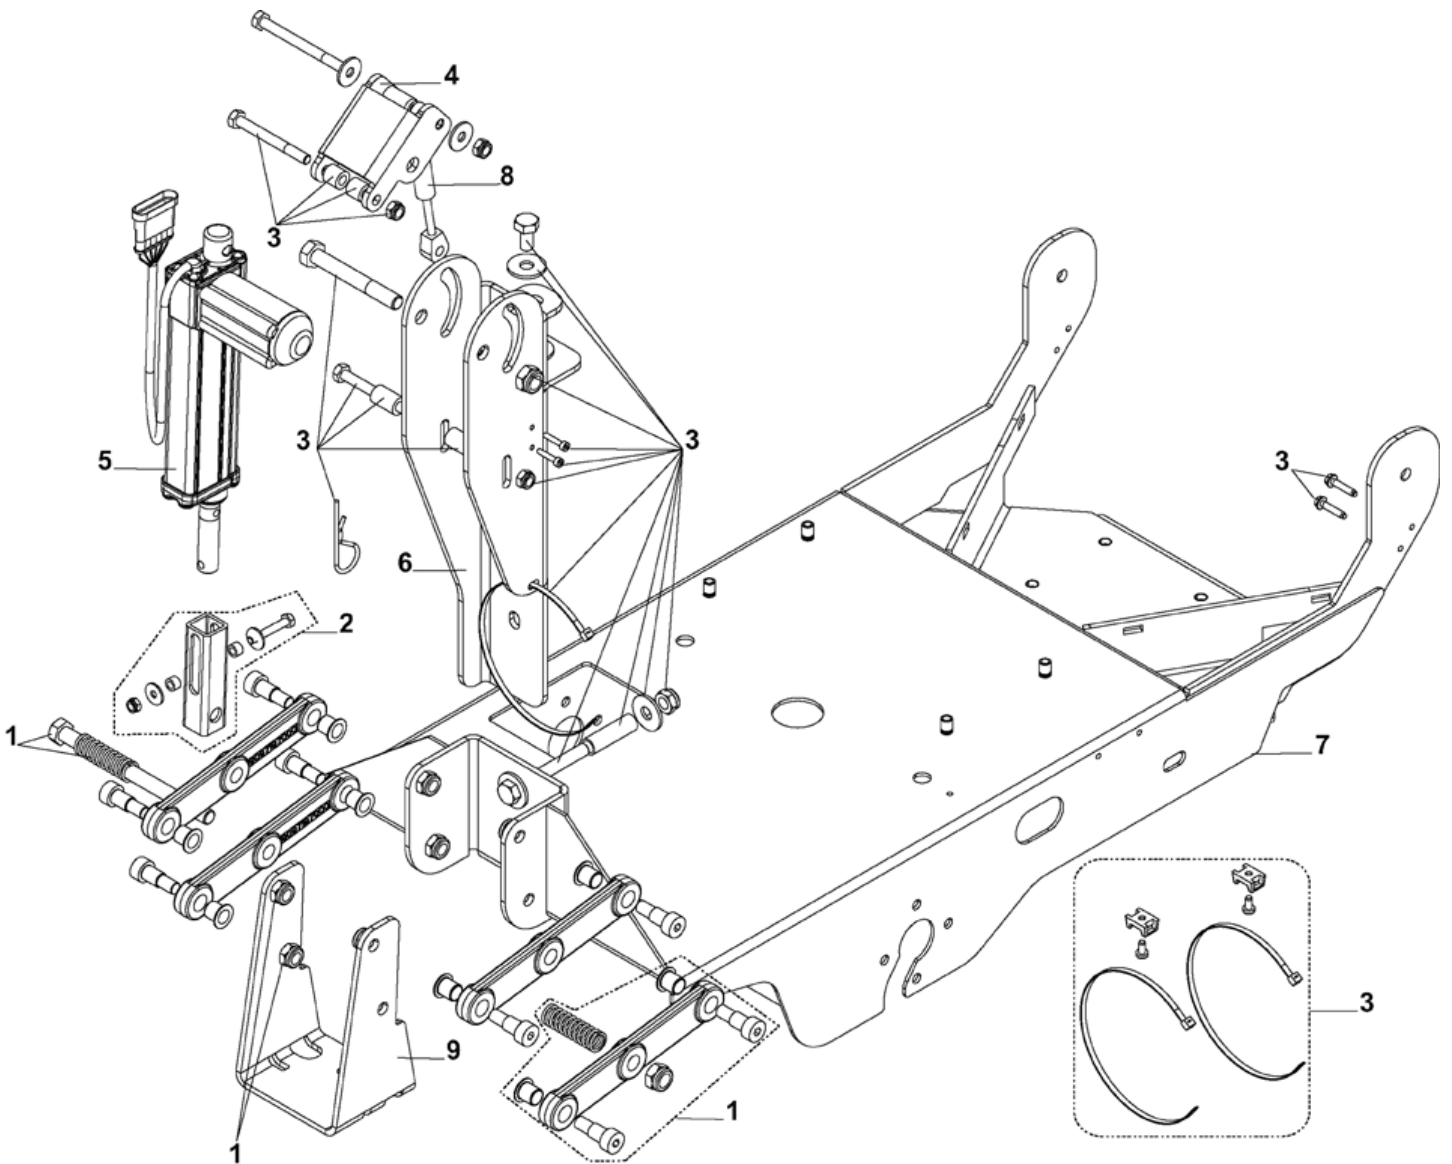

Chassis system

BA 651/BA751/BA751C/BA851

04-05-2009

Part List ID
BA65103

9

Chassis system

BA 651/BA751/BA751C/BA851

04-05-2009

Part List ID
BA65103

10

Pos	Part no.	Qty	Description	EAN
1	9097655000	4	LEVER FIXING KIT	5711140135
2	9097656000	1	MOTOR JACK FIXING KIT	5711140135
3	9097657000	1	HARDWARE CHASSIS KIT	5711140135
4	9097456000	1	LEVER	5711140133
5	9097402000	1	JACK MOTOR 24V	5711140133
6	9097368000	1	SUPPORT DECK LIFTING	5711140133
7	9097364000	1	FRAME	5711140133
8	909 5637 000	1	SPRING GAS	5711140123
9	9097352000	1	SUPPORT BRUSH DECK	5711140133