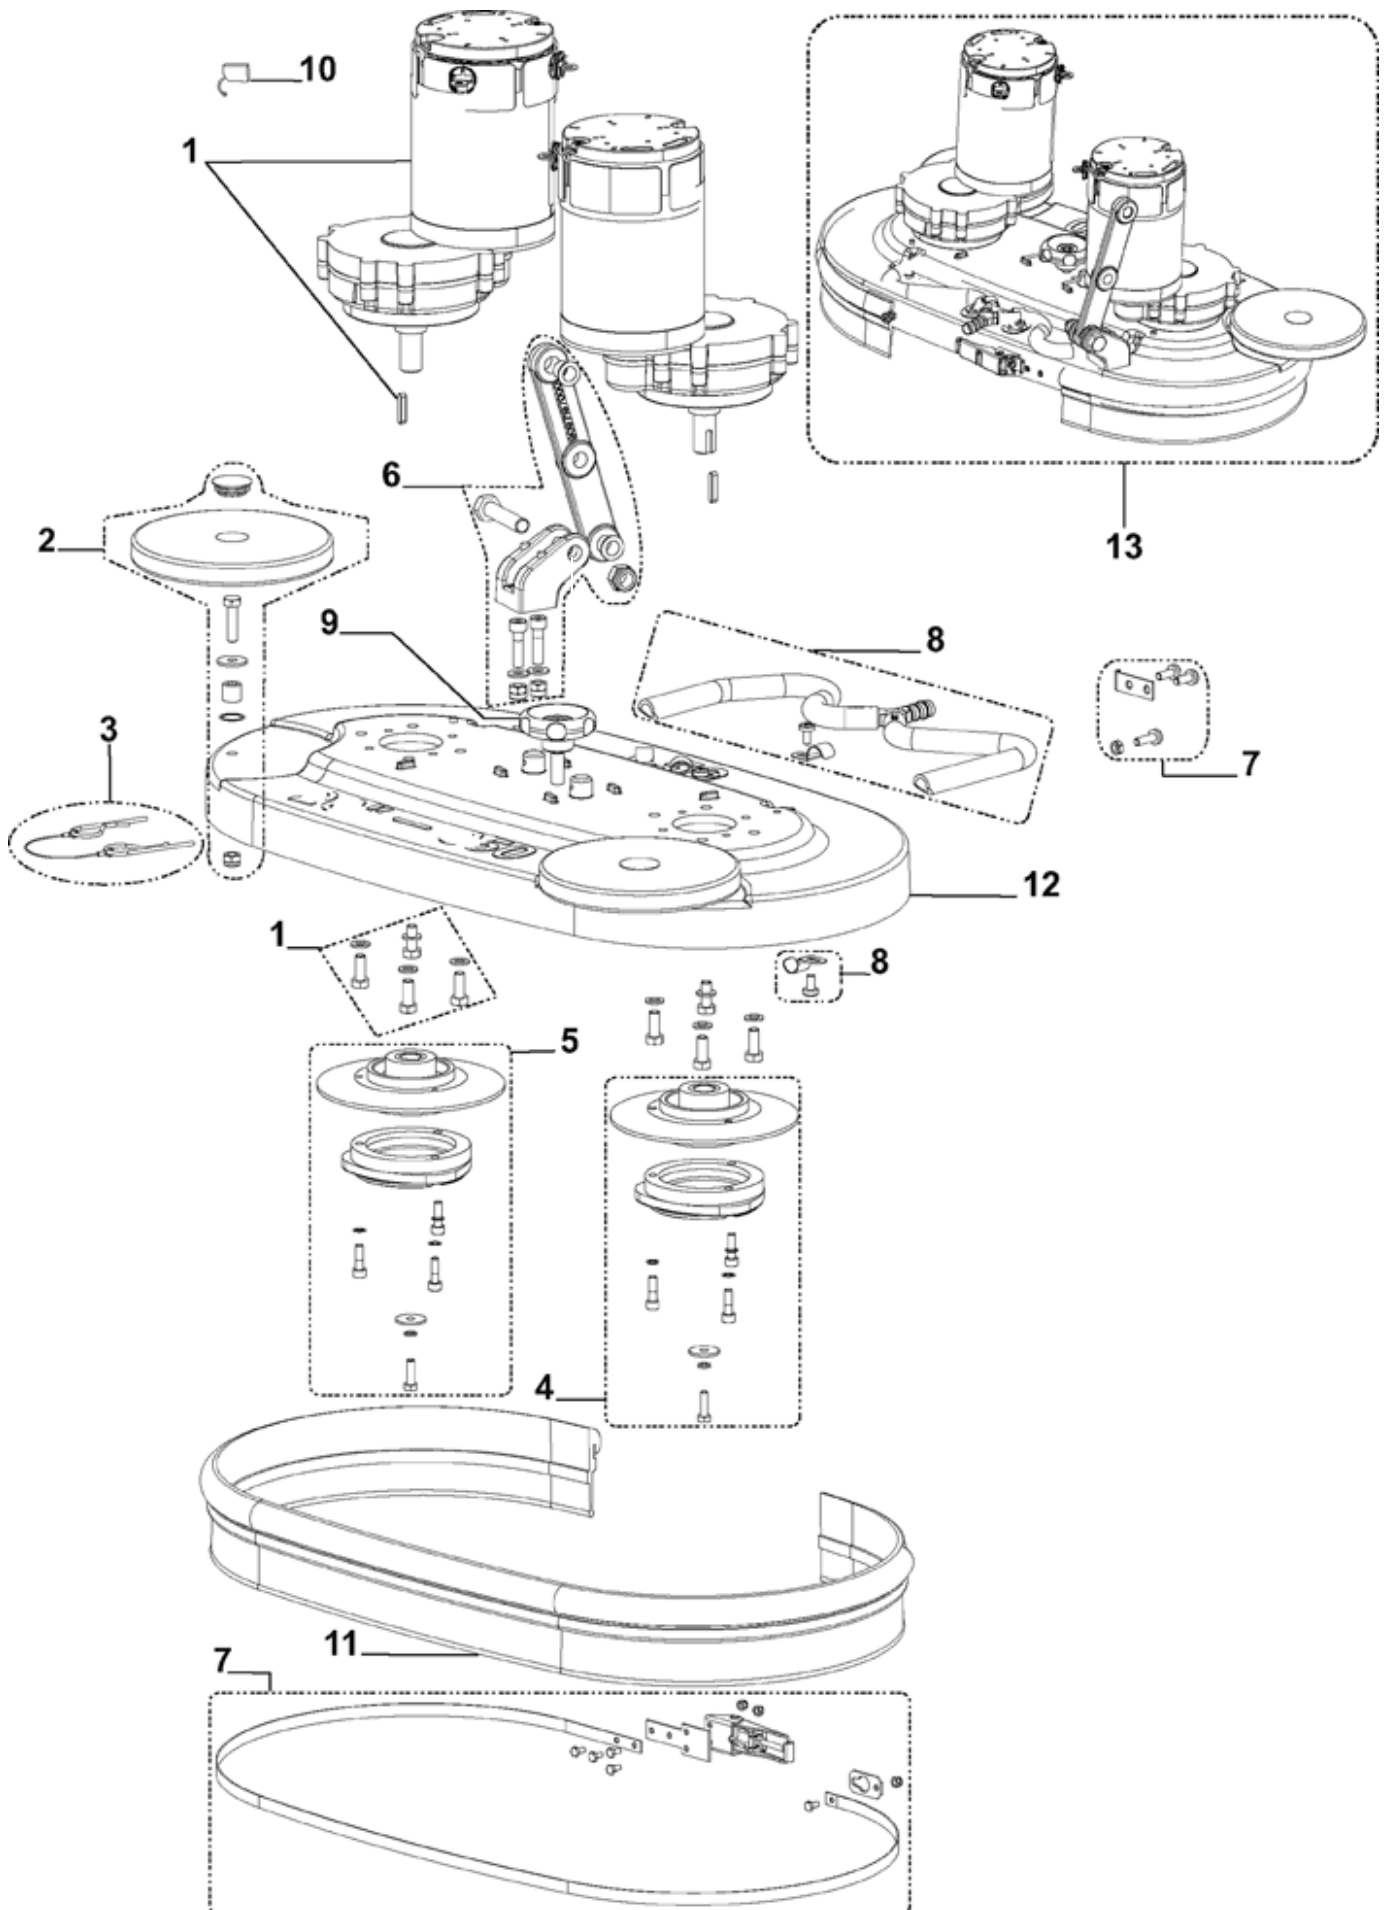

Accessory - Brush deck 600mm/24"

BA 651/BA751/BA751C/BA851

04-05-2009

Part List ID

BA65117

37

Accessory - Brush deck 600mm/24"

BA 651/BA751/BA751C/BA851