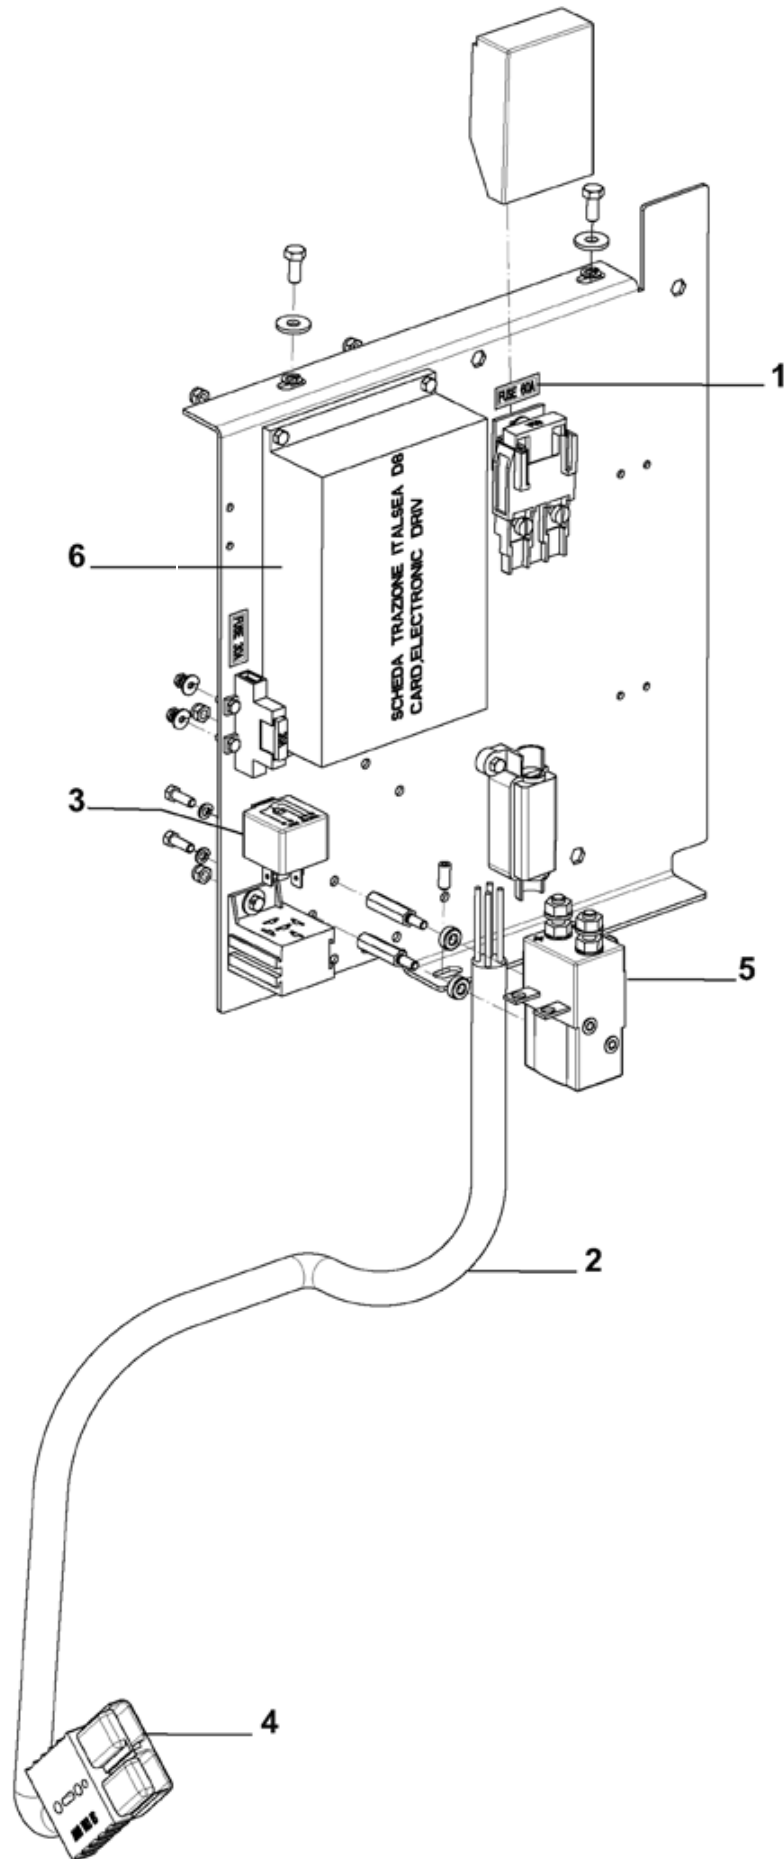

Electrical components

BA 651/BA751/BA751C/BA851

04-05-2009

Part List ID

BA65113

29

Electrical components

BA 651/BA751/BA751C/BA851

04-05-2009

Part List ID

BA65113

30

Pos	Part no.	Qty	Description	EAN
0	909 6125 000	1	HARNESS BATTERY	5711140126
0	9097407000	1	HARNESS MACHINE	5711140133
0	9097410000	1	HARNESS BRUSH DECK	5711140133
0	9097472000	1	HARNESS CYLINDRICAL BRUSHDECK	5711140134
0	9097590000	1	CABLE BATTERY INTERCONNECTION	5711140134
1	9097650000	1	DECALS KIT 651-751-851-EDS	5711140135
2	9097408000	1	HARNESS EL.COMPON.BOX	5711140133
3	909 6622 000	1	RELAY 24V 40A	5711140129
4	146 1986 000	1	CONNECTOR 120A	5711140042
5	909 5127 000	1	SWITCH ELECTROMAGNETIC 24V DOUBLE	5711140121
6	9097409000	1	CARD ELECTRONIC TRACTION	5711140133