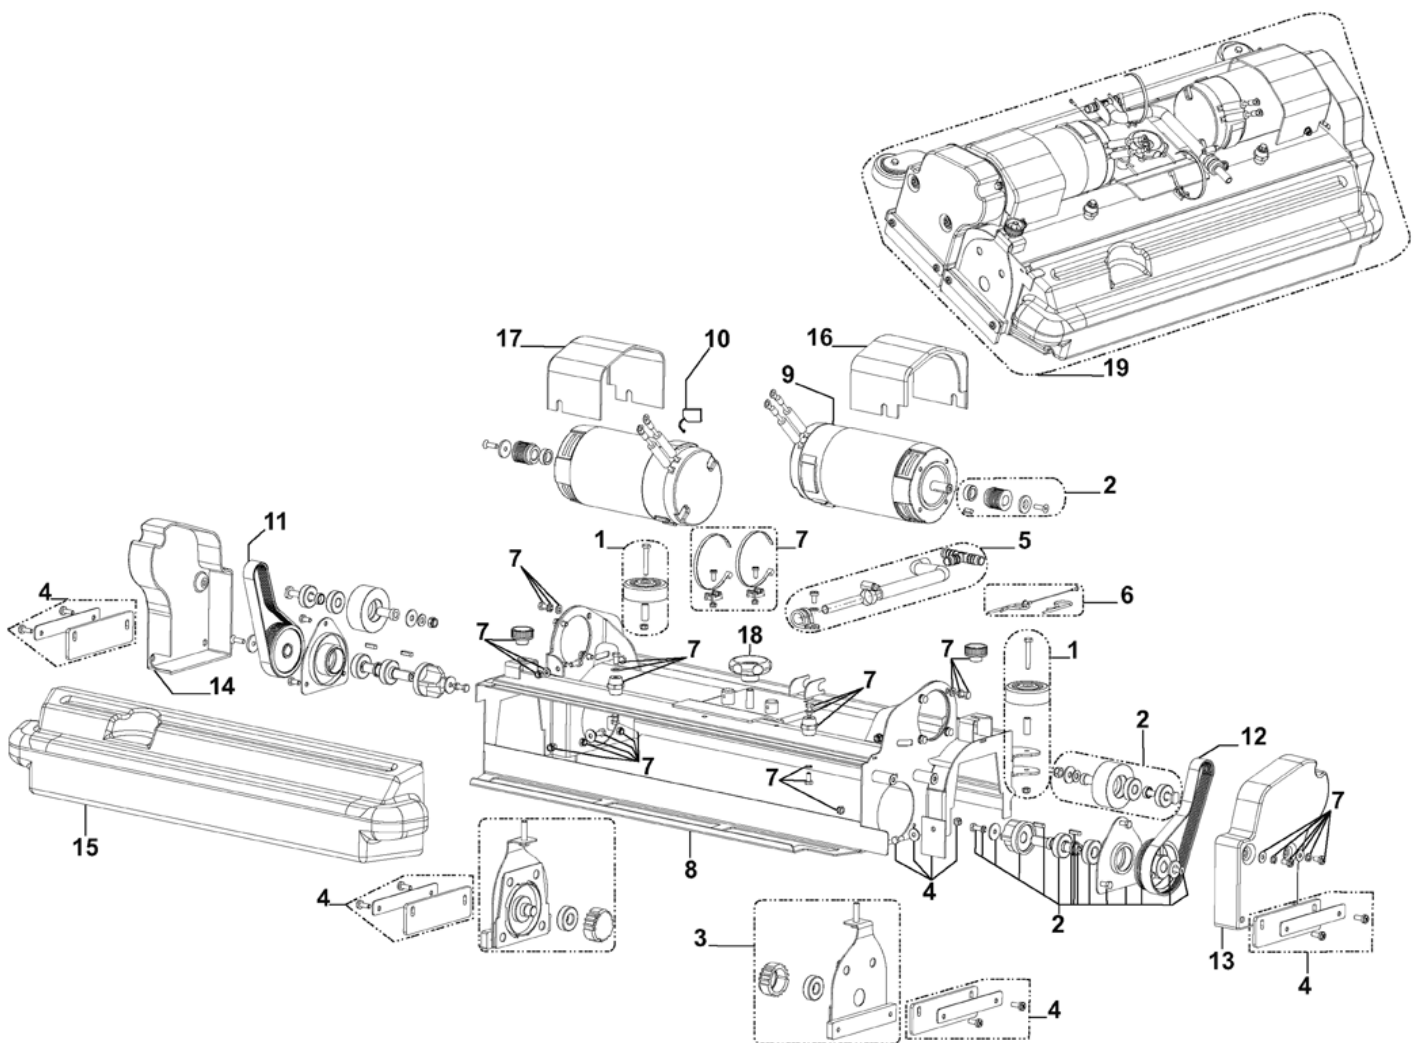

Cylindrical brushes system

BA 651/BA751/BA751C/BA851

04-05-2009

Part List ID
BA65111

25

Cylindrical brushes system

BA 651/BA751/BA751C/BA851

04-05-2009

Part List ID
BA65111

26

Pos	Part no.	Qty	Description	EAN
1	909 6889 000	1	ROLLERS BUMPER KIT	5711140131
2	9097658000	2	HARDWARE BELT KIT	5711140135
3	9097659000	2	BRUSH HOLDER KIT	5711140135
4	9097660000	1	SPLASH GUARDS KIT	5711140135
5	9097661000	1	HOSE WATER KIT	5711140135
6	909 6354 000	1	SPLIT PINS W/CABLE KIT	5711140127
7	9097662000	1	HARDWARE CYL.BRUSH DECK KIT	5711140135
8	909 5751 000	1	FRAME CYLINDRICAL DECK 750	5711140124
9	9097291000	2	MOTOR ELECTRIC 600W 24V	5711140133
10	L08603949	2	CARBON BRUSH KIT 4PCS	5711140016
11	909 6731 000	1	BELT POLY-V	5711140130
12	909 5761 000	1	BELT POLY-V	5711140124
13	909 6785 000	1	CRANKCASE.BELT PROTECTIONRIGHT	5711140130
14	909 6786 000	1	CRANKCASE.BELT PROTECTIONLEFT	5711140130
15	909 6225 000	1	CONTAINER DIRT	5711140126
16	909 5802 000	1	CRANKCASE MOTOR PROTECT.	5711140124
17	909 5803 000	1	CRANKCASE MOTOR PROTECT.	5711140124
17	9097472000	1	HARNES CYLINDRICAL BRUSHDECK	5711140134
18	146 1037 000	1	KNOB M10	5711140035