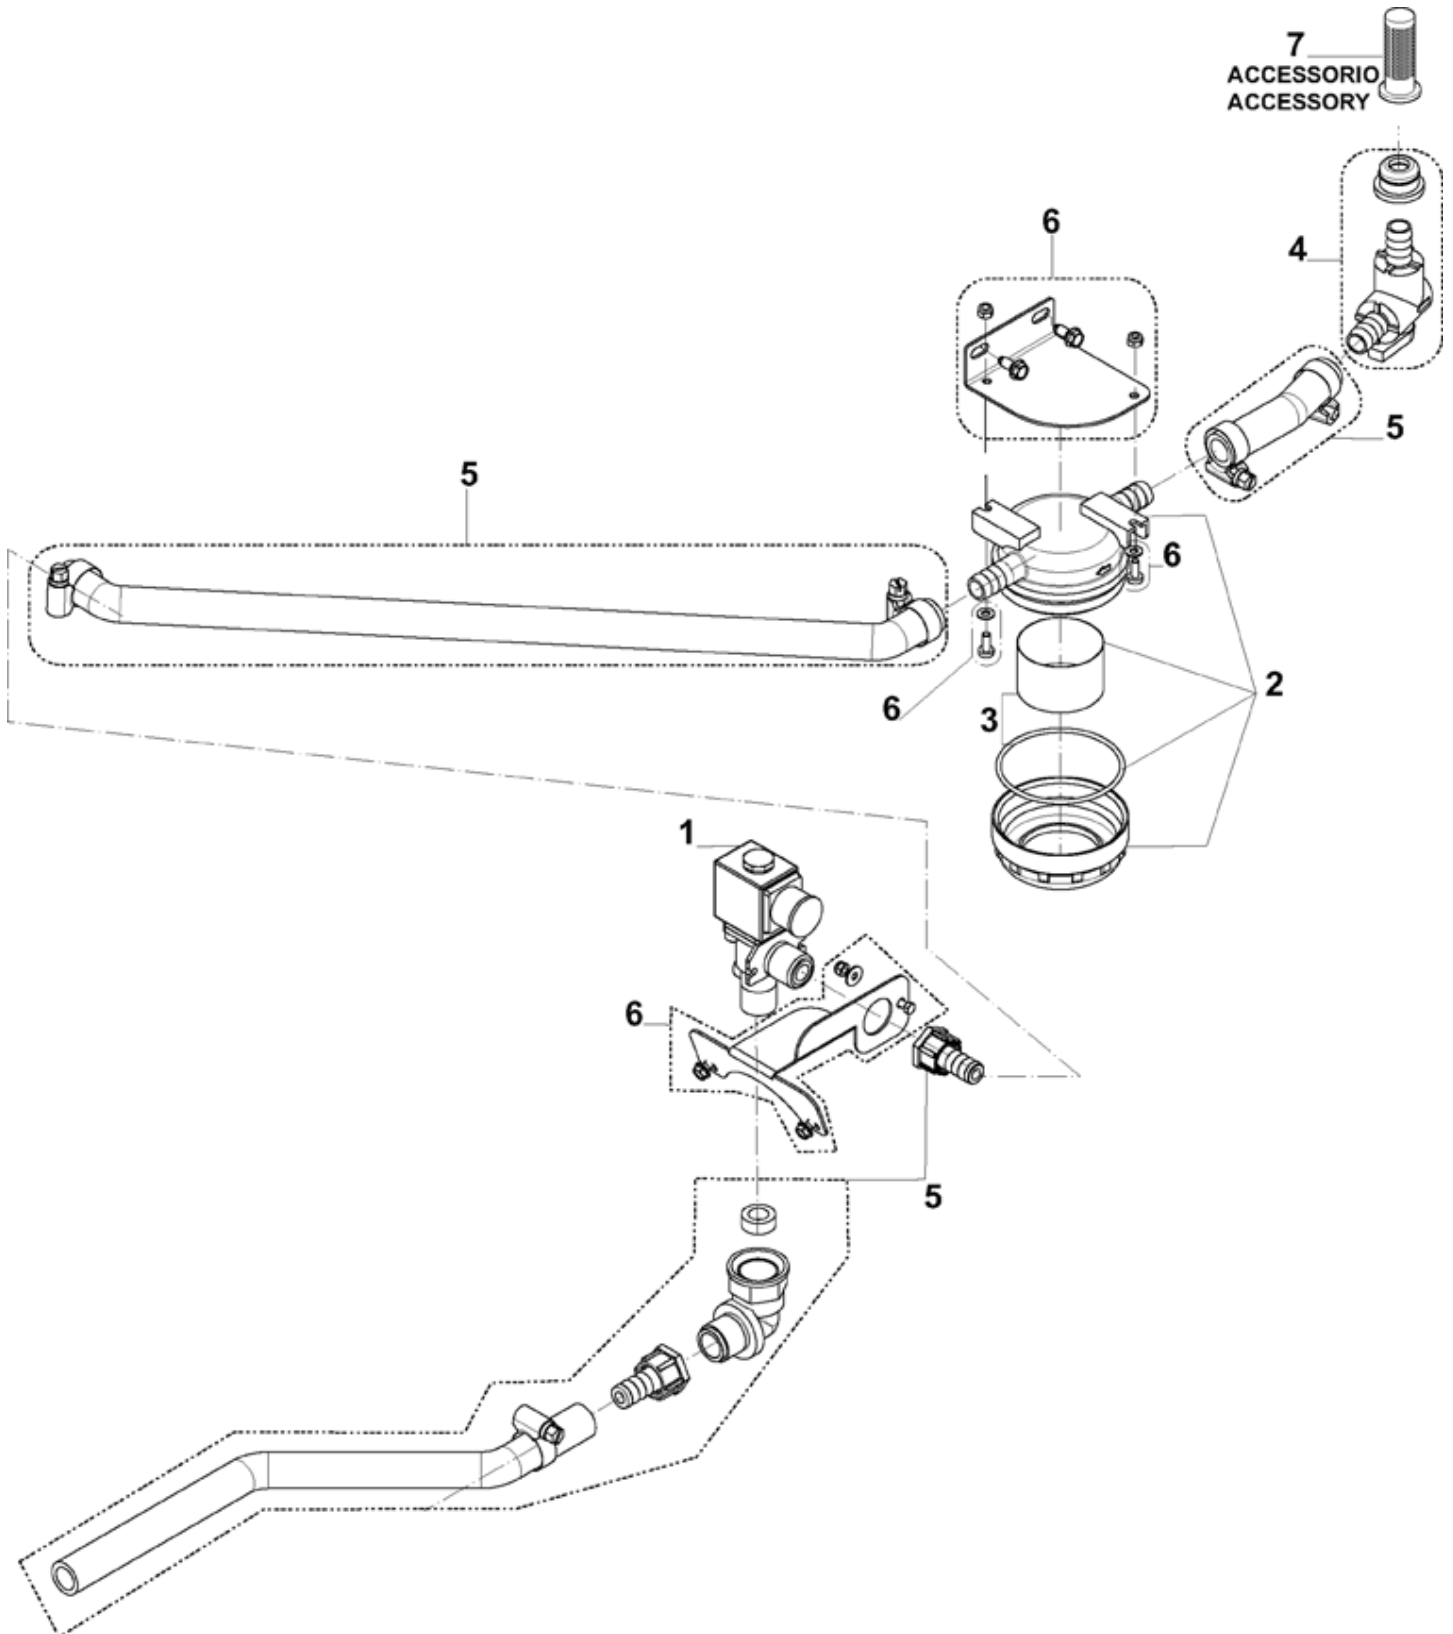

Solution system

BA 651/BA751/BA751C/BA851

04-05-2009

Part List ID
BA65106

15

Solution system

BA 651/BA751/BA751C/BA851

04-05-2009

Part List ID
BA65106

16

Pos	Part no.	Qty	Description	EAN
1	909 6555 000	1	SOLENOID VALVE 24V	5711140128
2	9097404000	1	FILTER WATER	5711140133
3	909 5215 000	1	NET & GASKET WATER FILTER	5711140121
4	9097626000	1	VALVE ELBOW KIT	5711140134
5	9097627000	1	HOSES SOLUTION KIT	5711140134
6	9097628000	1	HARDWARE SOLUTION SYSTEM KIT	5711140134
7	9096916000	1	FILTER SOLUTION TANK	5711140131