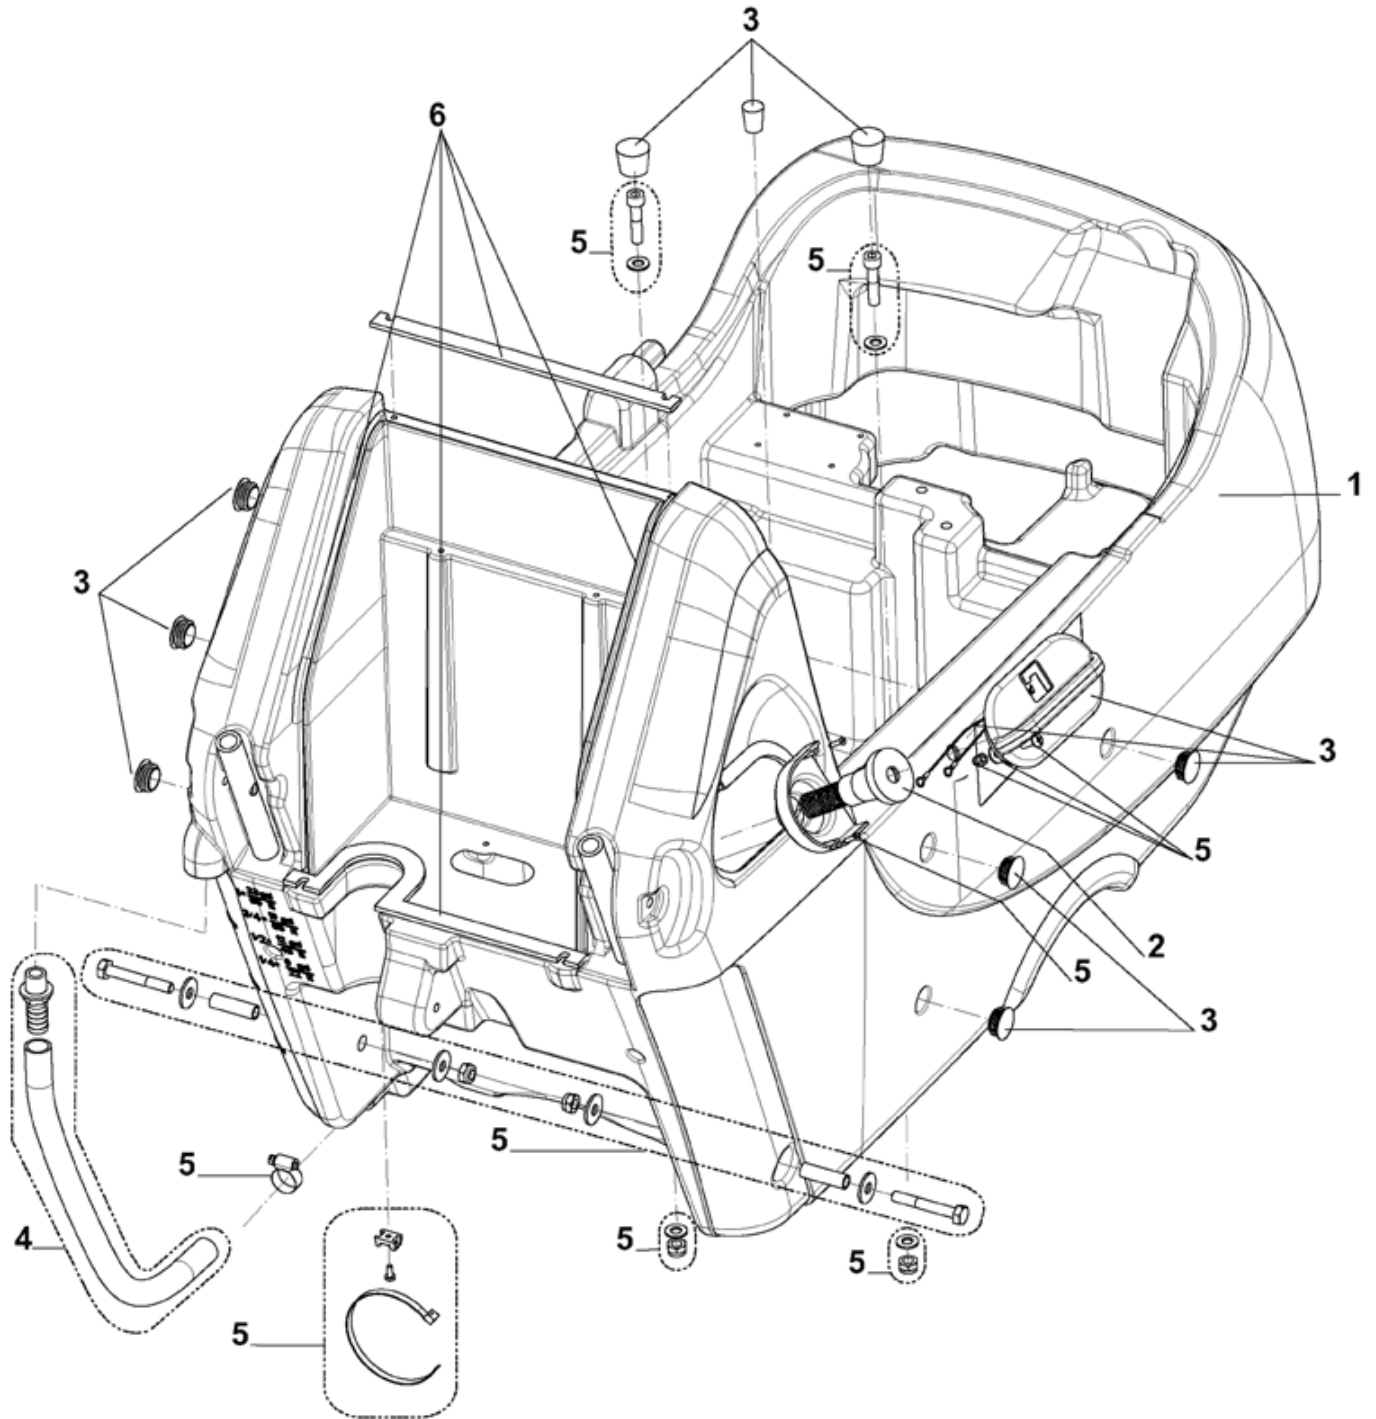

Solution tank

BA 651/BA751/BA751C/BA851

04-05-2009

Part List ID

BA65101

5

Solution tank

BA 651/BA751/BA751C/BA851

04-05-2009

Part List ID

BA65101

6

Pos	Part no.	Qty	Description	EAN
1	9097202000	1	TANK SOLUTION 85 LT	5711140133
2	9097290000	1	HOSE FILLING	5711140133
3	9097616000	1	CAPS SOLUTION TANK KIT	5711140134
4	9097617000	1	HOSE SOLUTION KIT	5711140134
5	9097614000	1	HARDWARE SOLUTION TANK KIT	5711140134
6	9097615000	1	GASKETS SOLUTION TANK KIT	5711140134