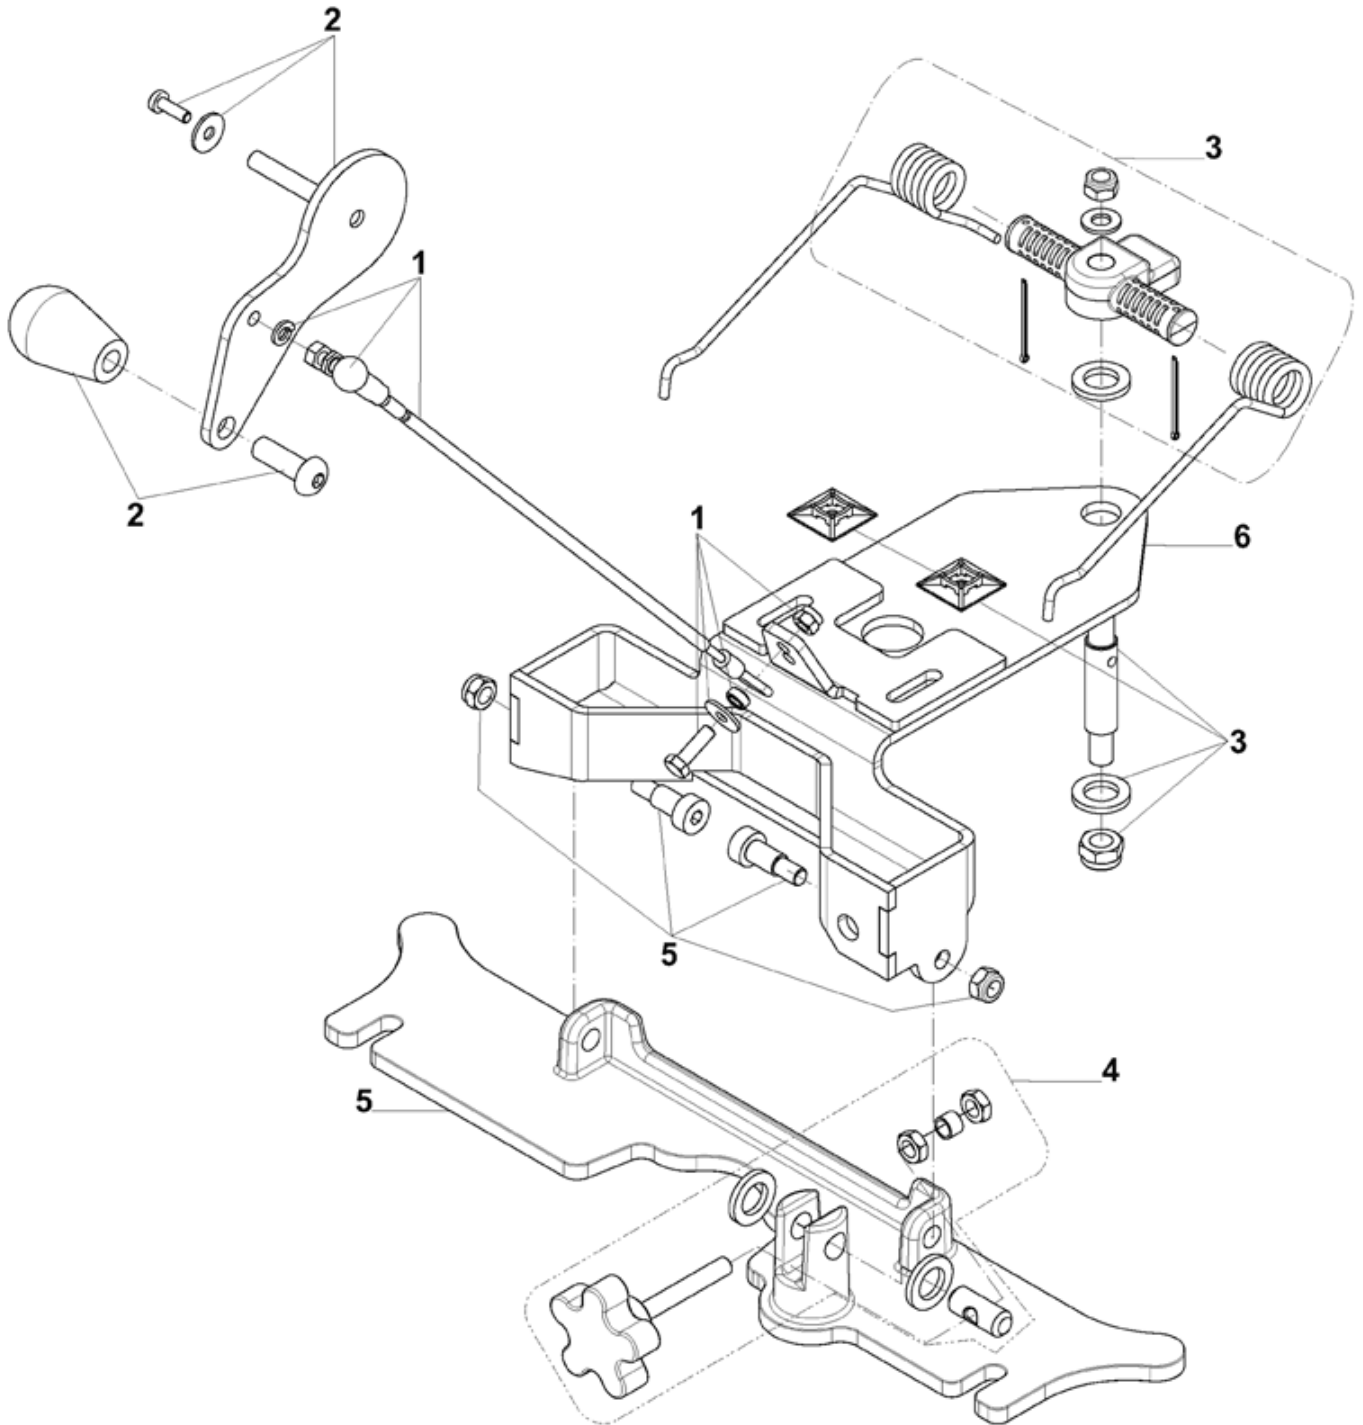

Squeegee holder

BA 651/BA751/BA751C/BA851

04-05-2009

Part List ID

BA65107

17

Squeegee holder

BA 651/BA751/BA751C/BA851

04-05-2009

Part List ID
BA65107

18

Pos	Part no.	Qty	Description	EAN
1	9097629000	1	SQUEEGEE LIFTING KIT	5711140134
2	9097630000	1	HARDWARE SQU.LEVER FIXINGKIT	5711140134
3	9097631000	1	HARDWARE SQUEEGEE KIT	5711140134
4	9097632000	1	HARDWARE SQU.HOLDER FIXING KIT	5711140134
5	9097633000	1	HOLDER SQUEEGEE FIXING KIT	5711140134
6	9097371000	1	PLATE SQUEEGEE SUPPORT	5711140133