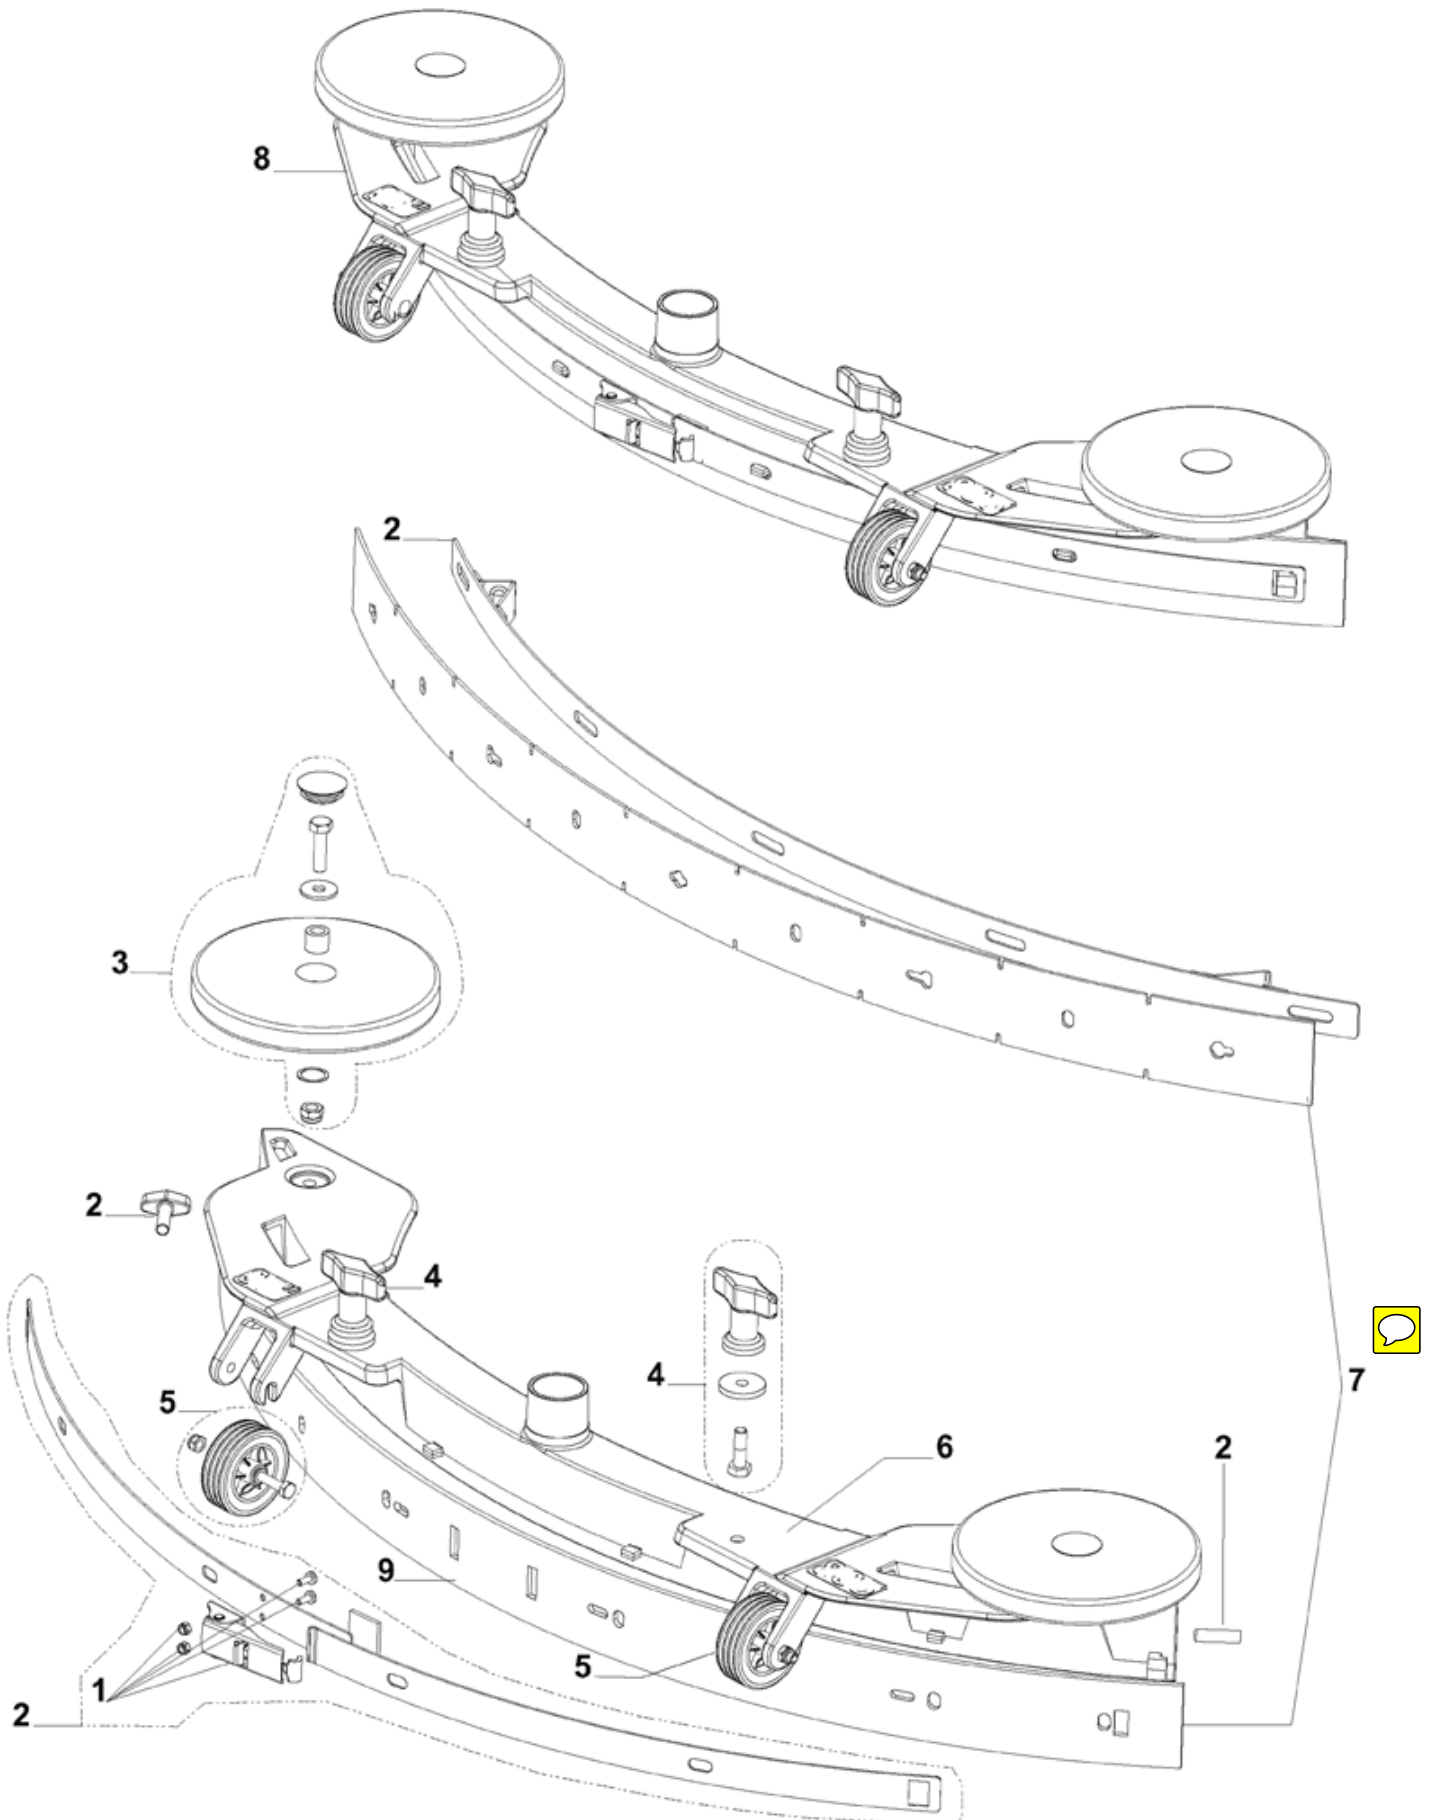

Squeegee systems

BA 651/BA751/BA751C/BA851

04-05-2009

Part List ID BA65108

19

Squeegee systems

BA 651/BA751/BA751C/BA851

04-05-2009

Part List ID BA65108

20

Pos	Part no.	Qty	Description	EAN
1	909 6394 000	1	LATCH SQUEEGEE KIT	5711140127
2	9097635000	1	BLADES SQUEEG.FIXING KIT	5711140134
2	9097636000	1	BLADES SQUEEG.FIXING KIT	5711140134
3	909 6887 000	2	ROLLER BUMPER KIT	5711140131
4	9097637000	1	SQUEEGEE FIXING KIT	5711140134
5	909 6883 000	1	WHEELS SQUEEGEE KIT	5711140131
6	9097199000	1	WELDMENT SQUEEGEE TOOL 890MM/35	5711140133
6	9097200000	1	WELDMENT SQUEEGEE TOOL 1040MM/41	5711140133
7	9097359000	1	BLADES RUBBER KIT 1040MM/41	5711140133
7	9097500000	1	BLADES RUBBER KIT 890MM/35	5711140134
8	9097540000	1	SQUEEGEE CPL ALU 890MM/35KIT	5711140134
8	9097541000	1	SQUEEGEE CPL ALU 1040MM/41 KIT	5711140134
9	909 5350 000	1	BLADE REAR RUBBER 890MM/35	5711140122
9	9097372000	1	BLADE REAR RUBBER 1040MM/41	5711140133