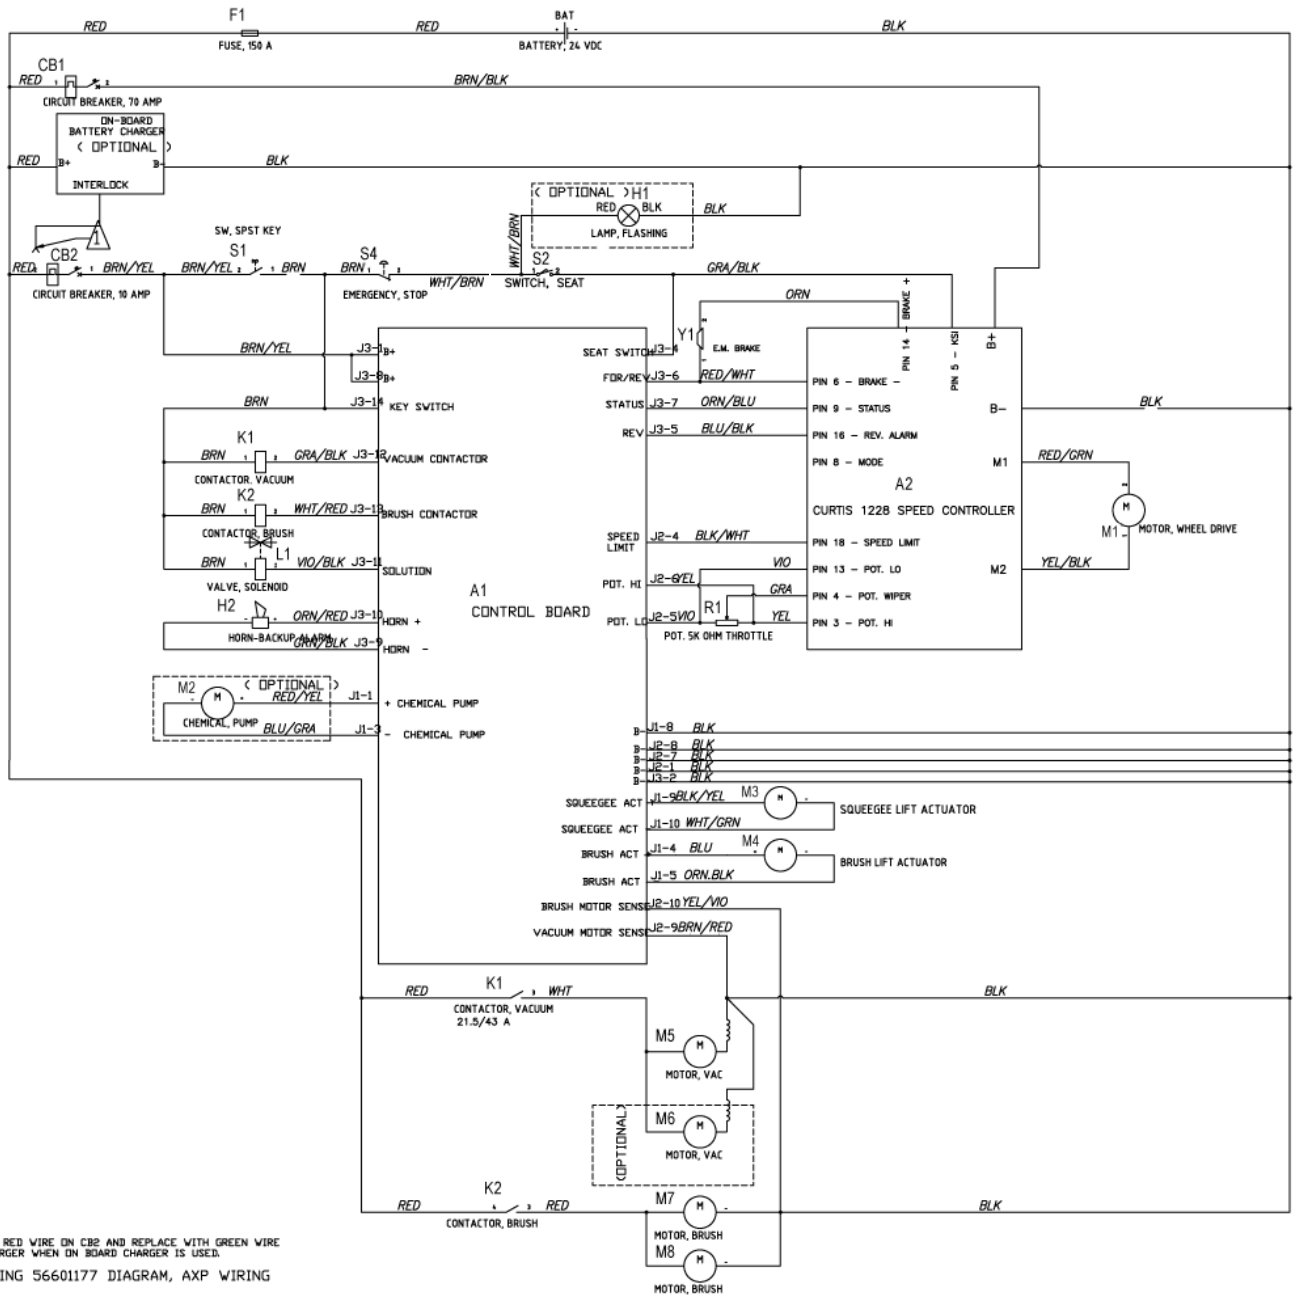

NOTE 3: TSBUS2009-1041 - Only used before SN 300006847.

SCHEMA DE CABLAGE

BR 755, BR 855

04-12-2012

ID Liste de pièces
BR.75529

38

NOTES:
 ⚠ DISCONNECT RED WIRE ON CB2 AND REPLACE WITH GREEN WIRE FROM CHARGER WHEN ON BOARD CHARGER IS USED.
 REF DRAWING 56601177 DIAGRAM, AXP WIRING