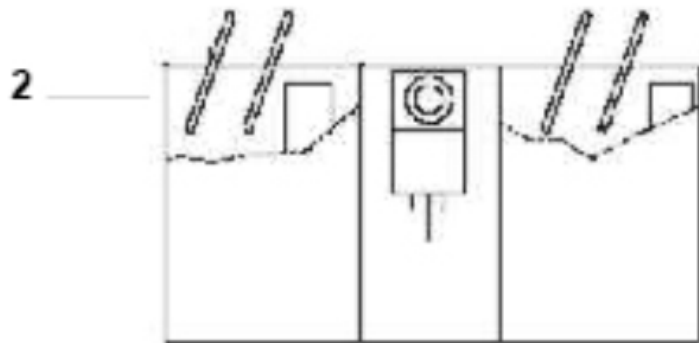

Electric switches service kit

25-05-2009

Part List ID

B4637

GD 2000-Commercial

7

Electric switches service kit

GD 2000-Commercial

25-05-2009

Part List ID

B4637

8

Pos	Part no.	Qty	Description	EAN
1	140 8096 500	1	SWITCH KIT	7319519629
2	140 7026 500	1	2S CIRCUIT BOARD 220-240V KIT	7319519629
2	140 7026 510	1	2S CIRCUIT BOARD 110-120V KIT	7319519629
3	140 8497 500	1	CONNECTOR CPL KIT	7319519629
3	140 8497 520	1	CONNECTOR CPL UL-APPR 1-S KIT	7319519632
4	140 8575 510	1	NEW SWITCH BUTTON KIT	7319519658