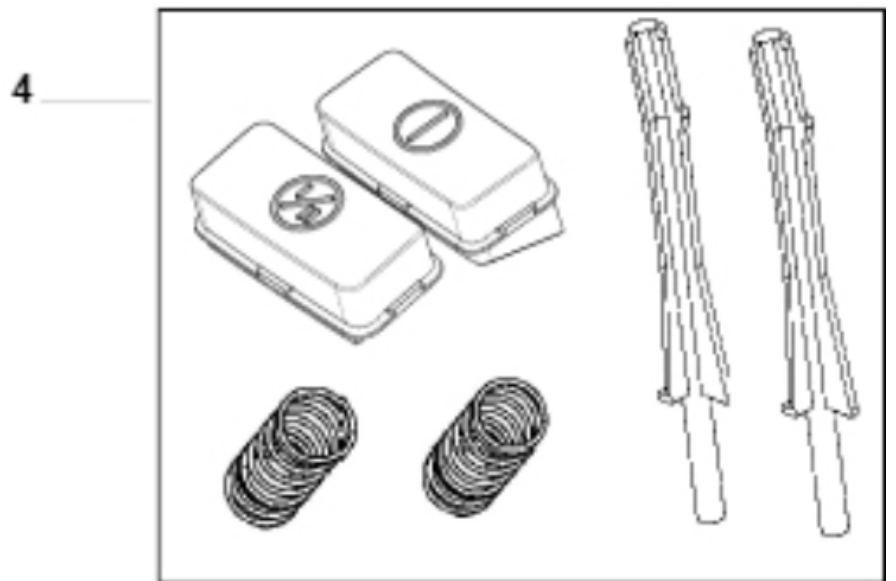

Electric switches service kit

25-05-2009

Part List ID

B4637

GD 2000-Commercial

7

Electric switches service kit

GD 2000-Commercial

25-05-2009

Part List ID

B4637

8

Pos	Part no.	Qty	Description	EAN
1	140 8096 500	1	SWITCH KIT	7319519629
2	140 7026 500	1	2S CIRCUIT BOARD 220-240V KIT	7319519629
2	140 7026 510	1	2S CIRCUIT BOARD 110-120V KIT	7319519629
3	140 8497 500	1	CONNECTOR CPL KIT	7319519629
3	140 8497 520	1	CONNECTOR CPL UL-APPR 1-S KIT	7319519632
4	140 8575 510	1	NEW SWITCH BUTTON KIT	7319519658