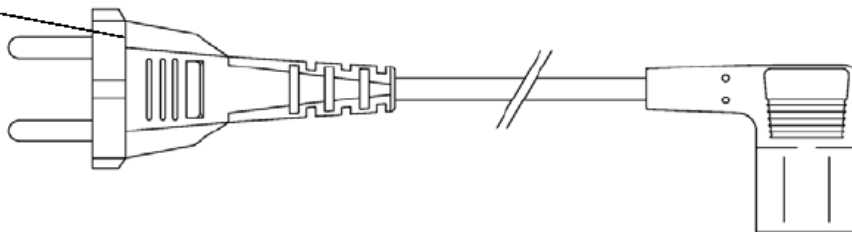

2

Fig. 2 Cord set Ref.No. 120038xx

01 EU		
02 UK		
03 AU/NZ		
04 CH		
05 US/JP		

3