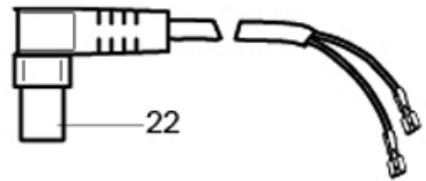

Nozzles, tubes, hoses and dust bags

25-05-2009

Part List ID
B46313

GD 2000-Commercial

13

Nozzles, tubes, hoses and dust bags

25-05-2009

Part List ID

B46313

GD 2000-Commercial

14

Pos	Part no.	Qty	Description	EAN
1	11980300	1	COMBO-FL. NOZZ. GREY 270MM	
2	12019401	1	COMBI NOZZLE 32MM	5715492003
3	140 8492 510	1	ROLLER COMBI NOZZLE KIT	7319519629
4	12010100	1	ELEC. NOZZLE	5715492003
4	82220700	1	ELECTRO FL. NOZZ. 100-120V	5715492014
6	11112401	1	EXTENSION TUBE CPL.	5715492003
7	12018001	1	HOSE 38/32 W. CURVED TUBE GD	5715492003
8	22042401	1	HOSE 38/32 WITH GD-COUPLING	5715492003
9	11542001	1	GASKET GS/GD COUPLING	5715492003
10	12018101	1	HOSE COUPLING F. HOSE 38MM	5715492003
11	21640503	1	BENDED TUBE WITH SHUTTER GREY	5715492003
12	140 8618 000	1	DUST BAG 10L 10 PCS	7319519628
12	140 8618 010	1	DUST BAG 10L 10-PCS US/CA	7319519628
12	22251800	1	DUST BAG CLOTH KIT GD 1000	7319519627
12	82222900	5	BAG 10 L WITH CLOSURE 5 PCS.	5715492007
14	22367500	1	KOBLING FOR R Ø R GD1000	
15	22365000	1	BRUSH AND DRIVE BELT KITSET	
16	22366100	1	HOSE COUPLING 38MM GD	5715492011
20	22350900	1	RINGS F.TAPERED OR CONIC	5715492010
22	22201500	1	CABLE FOR ELECTRO NOZZ.	5715492006
23	22351000	1	SHUTTER FOR BEDNED TUBE.GREY	5715492010
5B	12018501	1	COMBI NOZZLE 32 MM	5715492003
6B	81906500	1	TUBE TElesc.LENGTH MAX 1130 MM	5715492011
9B	010 9299 540	1	GASKET CPL	7319519666