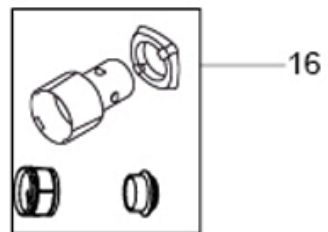

Nozzles, tubes, hoses and dust bags

25-05-2009

Part List ID
B46313

GD 2000-Commercial

13

Nozzles, tubes, hoses and dust bags

25-05-2009

Part List ID

B46313

GD 2000-Commercial

14

Pos	Part no.	Qty	Description	EAN
1	11980300	1	COMBO-FL. NOZZ. GREY 270MM	
2	12019401	1	COMBI NOZZLE 32MM	5715492003
3	140 8492 510	1	ROLLER COMBI NOZZLE KIT	7319519629
4	12010100	1	ELEC. NOZZLE	5715492003
4	82220700	1	ELECTRO FL. NOZZ. 100-120V	5715492014
6	11112401	1	EXTENSION TUBE CPL.	5715492003
7	12018001	1	HOSE 38/32 W. CURVED TUBE GD	5715492003
8	22042401	1	HOSE 38/32 WITH GD-COUPLING	5715492003
9	11542001	1	GASKET GS/GD COUPLING	5715492003
10	12018101	1	HOSE COUPLING F. HOSE 38MM	5715492003
11	21640503	1	BENDED TUBE WITH SHUTTER GREY	5715492003
12	140 8618 000	1	DUST BAG 10L 10 PCS	7319519628
12	140 8618 010	1	DUST BAG 10L 10-PCS US/CA	7319519628
12	22251800	1	DUST BAG CLOTH KIT GD 1000	7319519627
12	82222900	5	BAG 10 L WITH CLOSURE 5 PCS.	5715492007
14	22367500	1	KOBLING FOR R Ø R GD1000	
15	22365000	1	BRUSH AND DRIVE BELT KITSET	
16	22366100	1	HOSE COUPLING 38MM GD	5715492011
20	22350900	1	RINGS F.TAPERED OR CONIC	5715492010
22	22201500	1	CABLE FOR ELECTRO NOZZ.	5715492006
23	22351000	1	SHUTTER FOR BEDNED TUBE.GREY	5715492010
5B	12018501	1	COMBI NOZZLE 32 MM	5715492003
6B	81906500	1	TUBE TElesc.LENGTH MAX 1130 MM	5715492011
9B	010 9299 540	1	GASKET CPL	7319519666