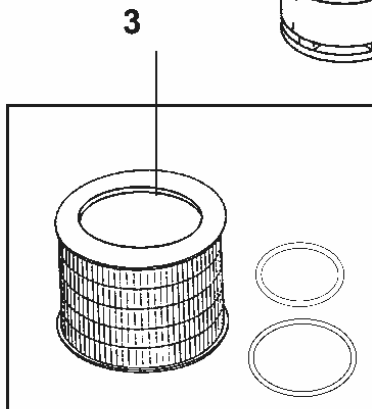

Exhaust filter and accessories

GS/GM 80 consumer + GM 80C

10-05-2011

Part List ID

A0339

9

Exhaust filter and accessories

GS/GM 80 consumer + GM 80C

10-05-2011

Part List ID

A0339

10

Pos	Part no.	Qty	Description	EAN
1	11731003	1	EXHAUST FILTER KIT WO.	5715492003
2	21738000	1	FILTER ELEMENT HEPA GS/GM KIT	5715492003
4	11750703	1	SOUND SUPPRESSOR FOR	5715492003
5	11562000	1	BLOWING COUPLING GS/GM80 BLACK	5715492003
6	82146700	1	HEPA STARTER KIT	5715492005
7	82147100	1	HEPA REPLACEMENT FILTER	5715492005
9	22383900	1	BASE FOR FILTER KIT	5715492014
10	147 1138 500	1	GM 80 HANDLE KIT	7319519659
4A	21750900	1	LYDELEMENT KOMPL.