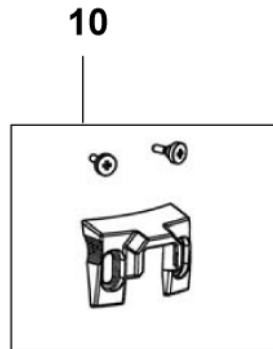

Cords consumer

GS/GM 80 consumer + GM 80C

10-05-2011

Part List ID A0337

7

Cord with plug/socket for bracket, item10 , for GM 80-90 series			
	Voltage	Plug type	
EU	250		
UK	250		
AUS/NZ	250		
CH	250		
USA/CAN	120		