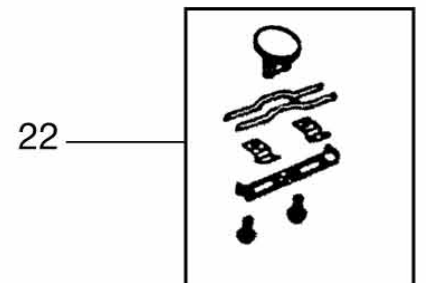

Motor head, all models

GS/GM 80 consumer + GM 80C

10-05-2011

Part List ID A0333

3

Motor head, all models

GS/GM 80 consumer + GM 80C

10-05-2011

Part List ID

A0333

4

Pos	Part no.	Qty	Description	EAN	
1	12108127	1	MOTOR GSP 100V JAPAN	5715492004	
1	12108129	1	MOTOR GSP 110-120V UL	5715492004	
1	12108148	1	MOTOR GSP 200V JAPAN	5715492004	
1	12108153	1	MOTOR GSP 220-240V EU/UK/AUS	5715492004	
1	12108253	1	MOTOR GSP M.F.LEDN.EU/AUS	5715492004	
1	12108329	1	MOTOR GSPJ 110-120V UL	5715492004	
1	12108348	1	MOTOR GSPJ 200V JAPAN	5715492004	
1	12108353	1	MOTOR GSPJ 220-240V AUS	5715492004	
1	12110127	1	MOTOR GMP 100V JAPAN	5715492004	
1	12110129	1	MOTOR GMP 110-120V UL	5715492004	
1	12110327	1	MOTOR GMPJ 100V JAPAN	5715492004	
1	12110329	1	MOTOR GMPJ 110-120V UL	5715492004	
1	12110427	1	MOTOR UNIT SPAREP. GMPJ JP	7319519639	
1	12110529	1	MOTOR UNIT SPARE GMP US D INSU	7319519639	
1	12110629	1	MOTOR UNIT SPARE GMPJ US GROUND	7319519639	
1	12112153	1	MOTOR GMP 220-240V EU/AU/UK	5715492004	
1	12112253	1	MOTOR GMP F.CORD 220-240V	5715492004	
1	12112353	1	MOTOR GMPJ 220-240V EU-UD	5715492004	
1	12112453	1	MOTOR UNIT SPAREP. GMP EU	7319519639	
10	22232300	1	TOP HOUSING FOR GS/GM	5715492007	
10	22232302	1	COVER UPPER BLACK KIT	7319519639	
11	22232500	1	SUPPORT RING KIT	7319519633	
12	22231200	1	KIT F. TOP HOUSING LOWER EU	7319519630	
12	22231201	1	BOTTOM HOUSING WITH WALVE	5715492007	
20	22410500	1	ON/OFF DEVICE FOR GS/GM	5715492018	
21	22410400	1	LOCKING DEVICE F. HANDLE KIT	7319519626	
22	20705300	1	THERMO VALVE COMPLETE WITH PARTS KIT	5715492026	
23	20705400	1	SOCKET STAND. W. PARTS	7319519631	
24	20705500	1	SOCKET EARTHED W. PARTS	7319519628	
NI	147 0076 010	1	CARTON GM80 C	BOX FOR RE-PACK	7319519632
NI	147 0076 020	1	BOX GM80 C	NEW BOX FOR RE-PACK	7319519685