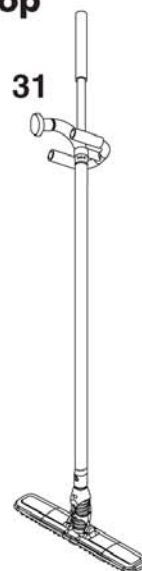

NilfiskMop