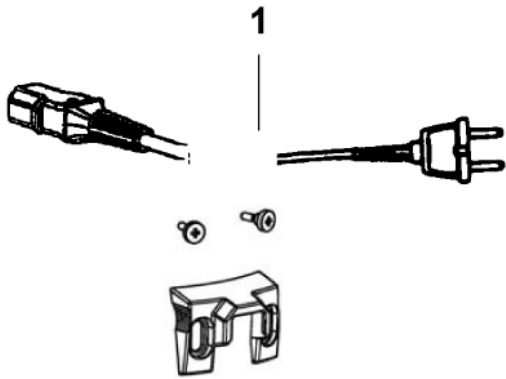

Cords consumer

GS/GM 80 consumer + GM 80C

10-05-2011

Part List ID A0337

7

Cord with plug/socket for bracket, item10 , for GM 80-90 series			
	Voltage	Plug type	
EU	250		
UK	250		
AUS/NZ	250		
CH	250		
USA/CAN	120		