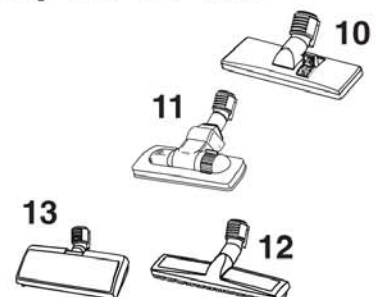

Nozzles with parking clip for GD 1000