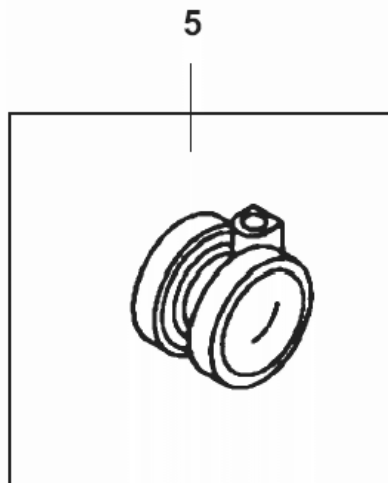

* Note The filters have a 'black' and a 'white' side to it. The black one should be facing up.

Upper/lower container with accessory consume

10-05-2011

Part List ID

A03313

GS/GM 80 consumer + GM 80C

13

4A