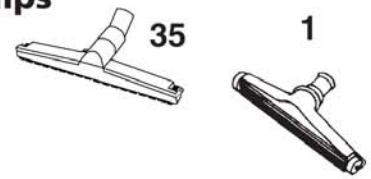

Aluminium nozzle with adjustable lips