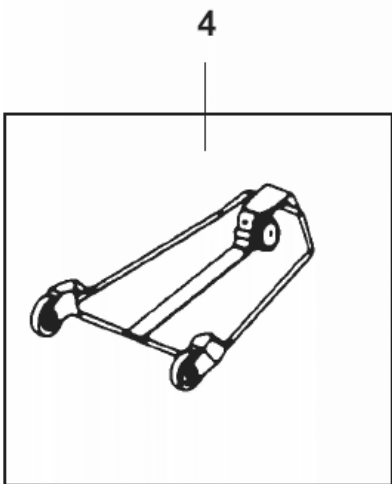

* Note The filters have a 'black' and a 'white' side to it. The black one should be facing up.

Upper/lower container with accessory consume

10-05-2011

Part List ID

A03313

GS/GM 80 consumer + GM 80C

13

4A