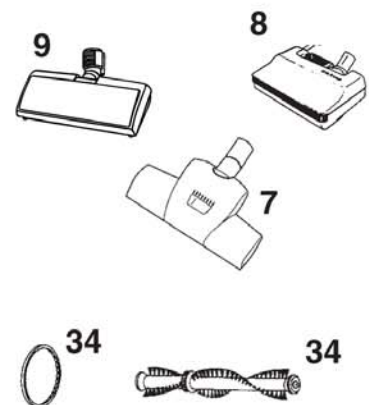

Special nozzle