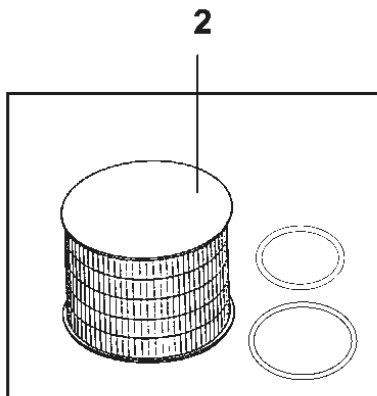

Exhaust filter and accessories

GS/GM 80 consumer + GM 80C

10-05-2011

Part List ID

A0339

9

Exhaust filter and accessories

GS/GM 80 consumer + GM 80C

10-05-2011

Part List ID

A0339

10

Pos	Part no.	Qty	Description	EAN
1	11731003	1	EXHAUST FILTER KIT WO.	5715492003
2	21738000	1	FILTER ELEMENT HEPA GS/GM KIT	5715492003
4	11750703	1	SOUND SUPPRESSOR FOR	5715492003
5	11562000	1	BLOWING COUPLING GS/GM80 BLACK	5715492003
6	82146700	1	HEPA STARTER KIT	5715492005
7	82147100	1	HEPA REPLACEMENT FILTER	5715492005
9	22383900	1	BASE FOR FILTER KIT	5715492014
10	147 1138 500	1	GM 80 HANDLE KIT	7319519659
4A	21750900	1	LYDELEMENT KOMPL.