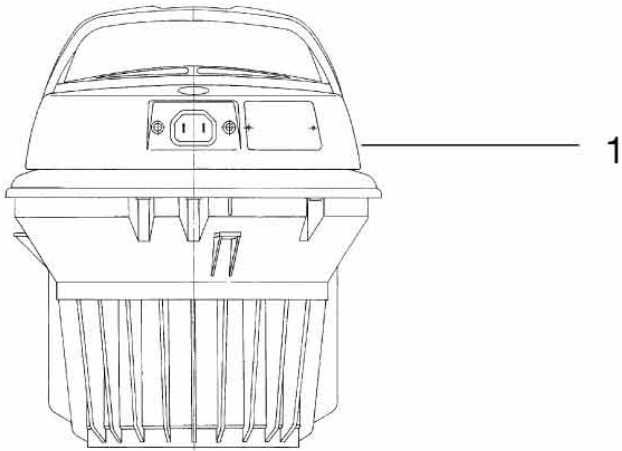

Motor head, all models

GS/GM 80 consumer + GM 80C

10-05-2011

Part List ID A0333

3

Motor head, all models

GS/GM 80 consumer + GM 80C

10-05-2011

Part List ID

A0333

4

Pos	Part no.	Qty	Description	EAN	
1	12108127	1	MOTOR GSP 100V JAPAN	5715492004	
1	12108129	1	MOTOR GSP 110-120V UL	5715492004	
1	12108148	1	MOTOR GSP 200V JAPAN	5715492004	
1	12108153	1	MOTOR GSP 220-240V EU/UK/AUS	5715492004	
1	12108253	1	MOTOR GSP M.F.LEDN.EU/AUS	5715492004	
1	12108329	1	MOTOR GSPJ 110-120V UL	5715492004	
1	12108348	1	MOTOR GSPJ 200V JAPAN	5715492004	
1	12108353	1	MOTOR GSPJ 220-240V AUS	5715492004	
1	12110127	1	MOTOR GMP 100V JAPAN	5715492004	
1	12110129	1	MOTOR GMP 110-120V UL	5715492004	
1	12110327	1	MOTOR GMPJ 100V JAPAN	5715492004	
1	12110329	1	MOTOR GMPJ 110-120V UL	5715492004	
1	12110427	1	MOTOR UNIT SPAREP. GMPJ JP	7319519639	
1	12110529	1	MOTOR UNIT SPARE GMP US D INSU	7319519639	
1	12110629	1	MOTOR UNIT SPARE GMPJ US GROUND	7319519639	
1	12112153	1	MOTOR GMP 220-240V EU/AU/UK	5715492004	
1	12112253	1	MOTOR GMP F.CORD 220-240V	5715492004	
1	12112353	1	MOTOR GMPJ 220-240V EU-UD	5715492004	
1	12112453	1	MOTOR UNIT SPAREP. GMP EU	7319519639	
10	22232300	1	TOP HOUSING FOR GS/GM	5715492007	
10	22232302	1	COVER UPPER BLACK KIT	7319519639	
11	22232500	1	SUPPORT RING KIT	7319519633	
12	22231200	1	KIT F. TOP HOUSING LOWER EU	7319519630	
12	22231201	1	BOTTOM HOUSING WITH WALVE	5715492007	
20	22410500	1	ON/OFF DEVICE FOR GS/GM	5715492018	
21	22410400	1	LOCKING DEVICE F. HANDLE KIT	7319519626	
22	20705300	1	THERMO VALVE COMPLETE WITH PARTS KIT	5715492026	
23	20705400	1	SOCKET STAND. W. PARTS	7319519631	
24	20705500	1	SOCKET EARTHED W. PARTS	7319519628	
NI	147 0076 010	1	CARTON GM80 C	BOX FOR RE-PACK	7319519632
NI	147 0076 020	1	BOX GM80 C	NEW BOX FOR RE-PACK	7319519685