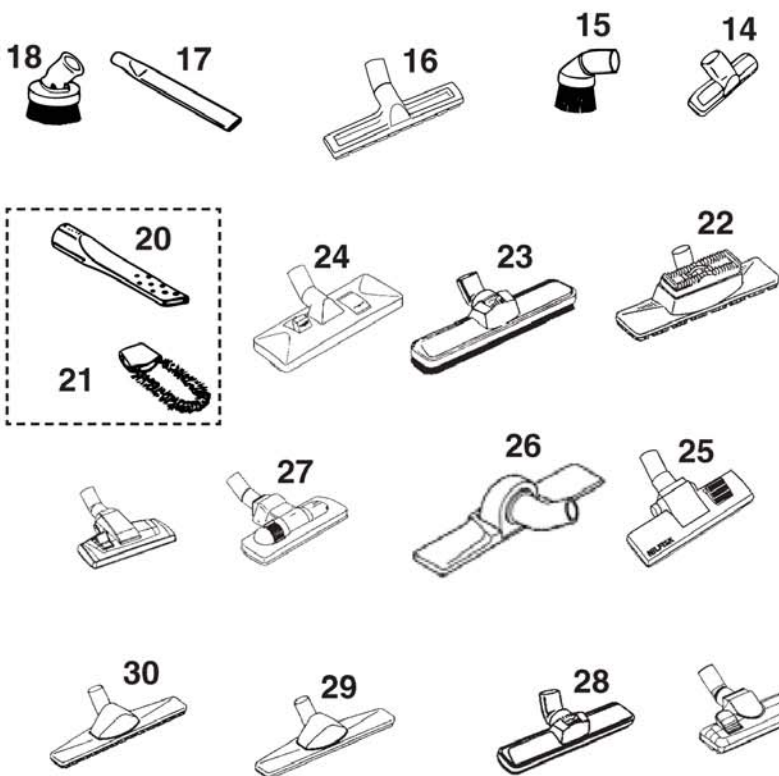

Nozzles 32mm

GS/GM 80 consumer + GM 80C

10-05-2011

Part List ID
A03317

17

See hose connection diagram for 38mm hoses

32

See hose connection diagram for Tapered 38/32mm and 32mm

Brushes & nozzles